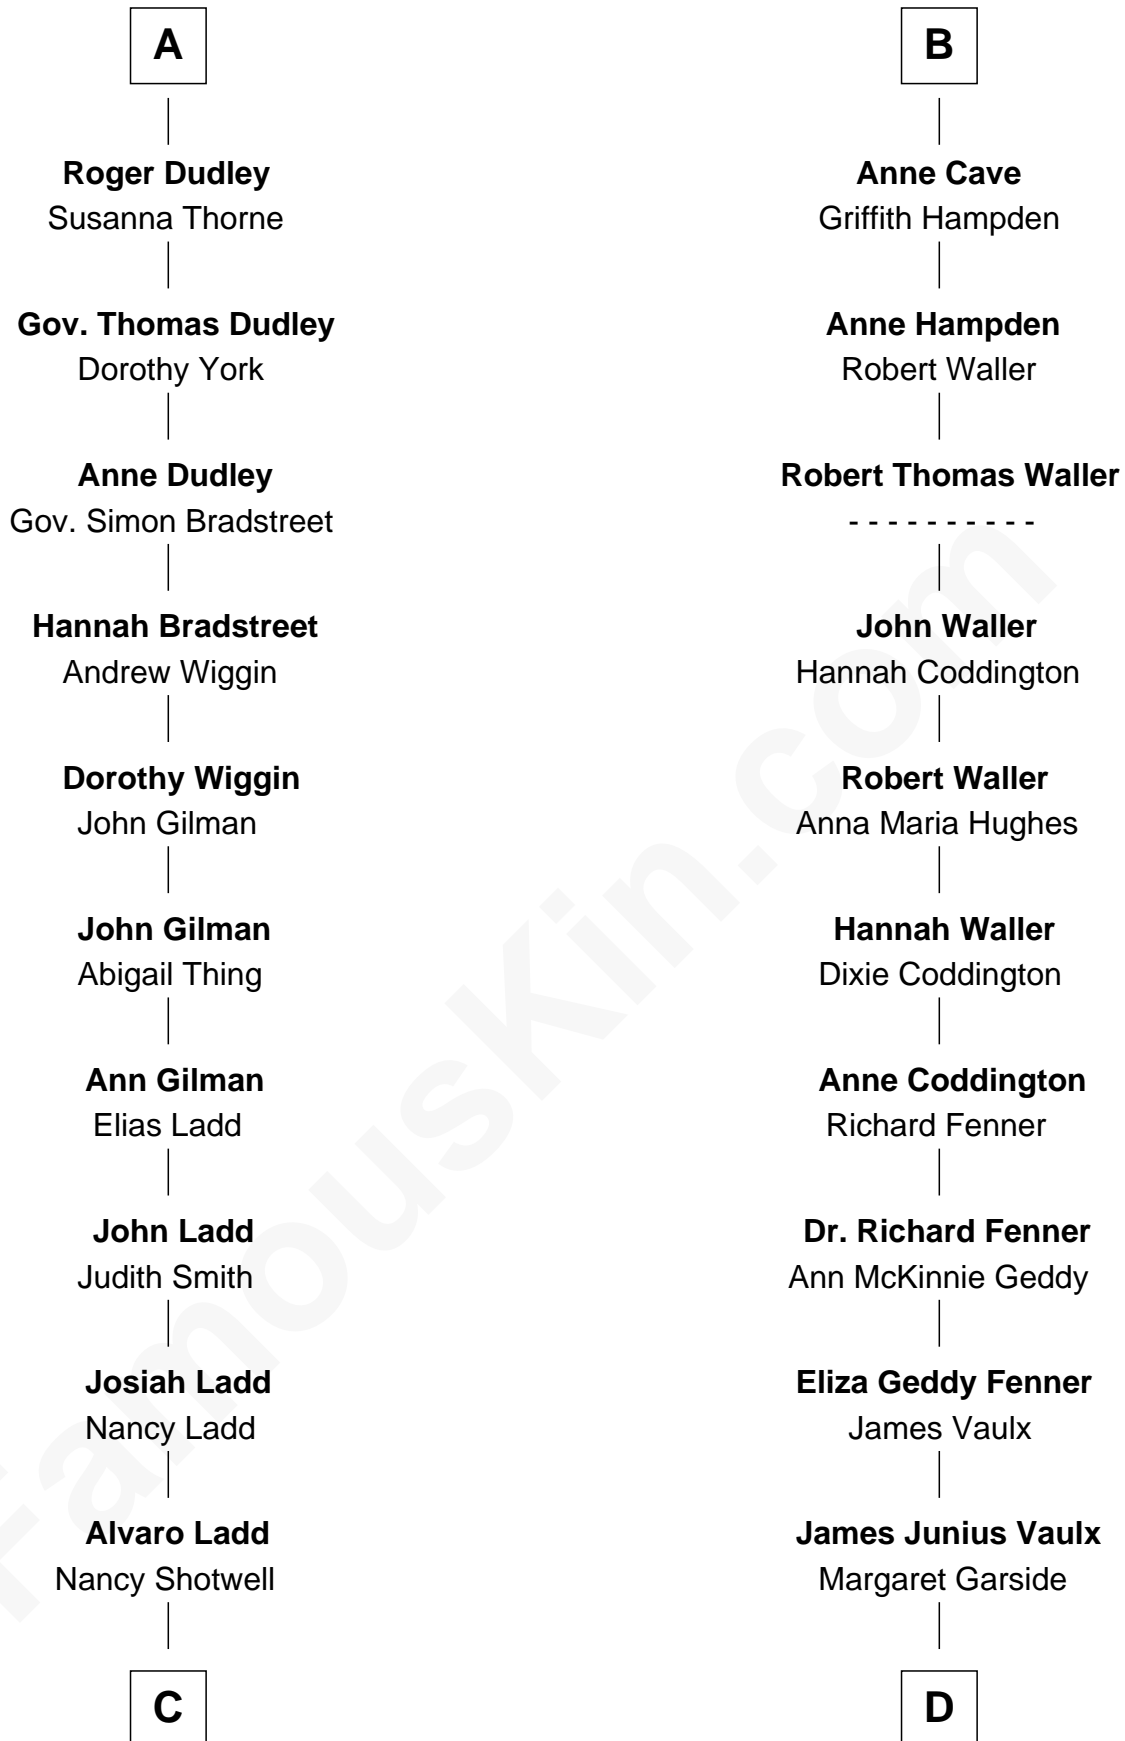

FamousKin.com Relationship Chart of

Alan Ladd

Movie Actor

19th cousin of

John McCain

U.S. Senator from Arizona

Sir Reynold de Grey

Eleanor le Strange

Sir Reynold Grey

Margaret de Ros

Margaret Grey

Sir William Bonville

William Bonville

Elizabeth Harington

William Bonville

Katherine Neville

Elizabeth Boteler

Thomas Lovett

Thomas Lovett

Anne Danvers

Elizabeth Lovett

Anthony Cave

B

C