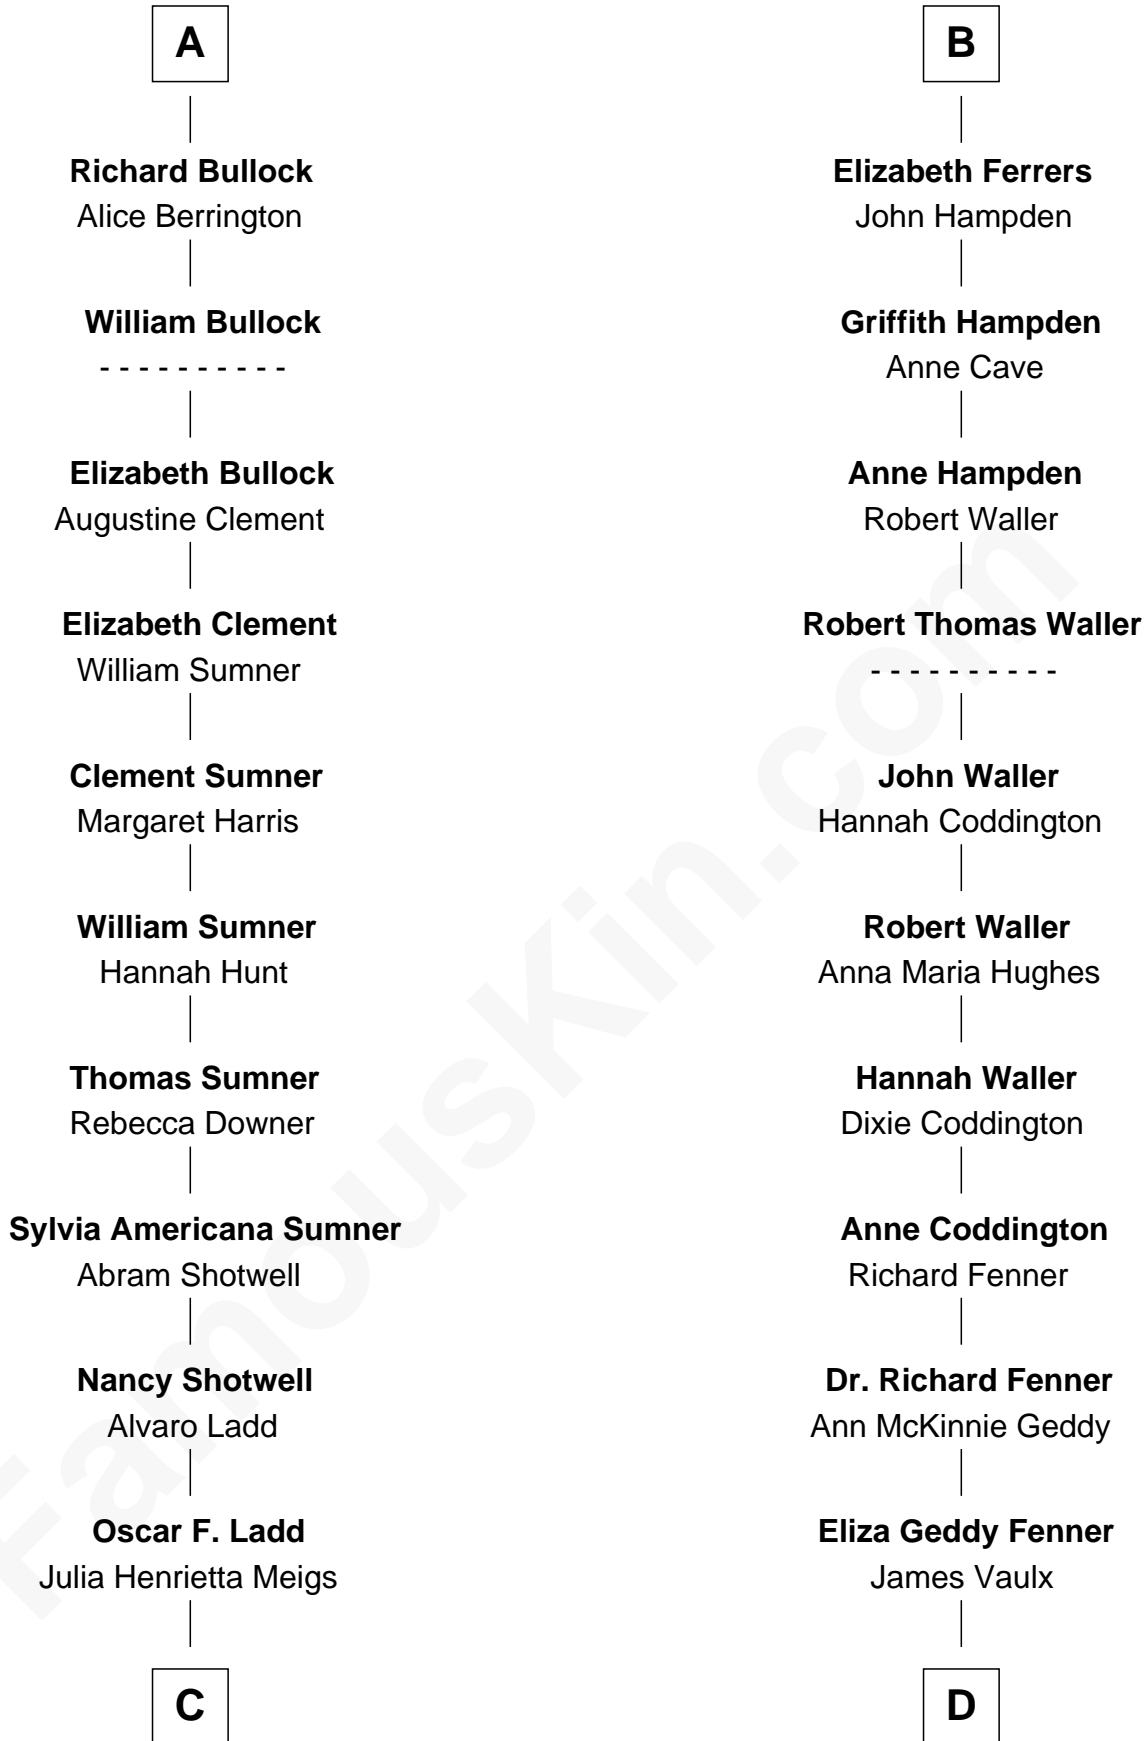

# FamousKin.com Relationship Chart of

**Alan Ladd**  
*Movie Actor*

18th cousin 2 times removed of

**John McCain**  
*U.S. Senator from Arizona*

**Bartholomew de Badlesmere**  
Margaret de Clare

**Maud de Badlesmere**

Sir William Norreys

**Margaret Norreys**

Gilbert Bullock

**Thomas Bullock**

Alice Kingsmill

**A**

**Margery de Badlesmere**

Sir William de Ros

**Maud de Roos**

John de Welles

**Margery de Welles**

Stephen le Scrope

**Maude le Scrope**

Sir Baldwin Freville

**Elizabeth Freville**

Sir Thomas Ferrers

**Sir Henry Ferrers**

Margaret Heckstall

**Sir Edward Ferrers**

Constance Brome

**B**

**C**

**Alan Harwood Ladd**

Selina Raleigh