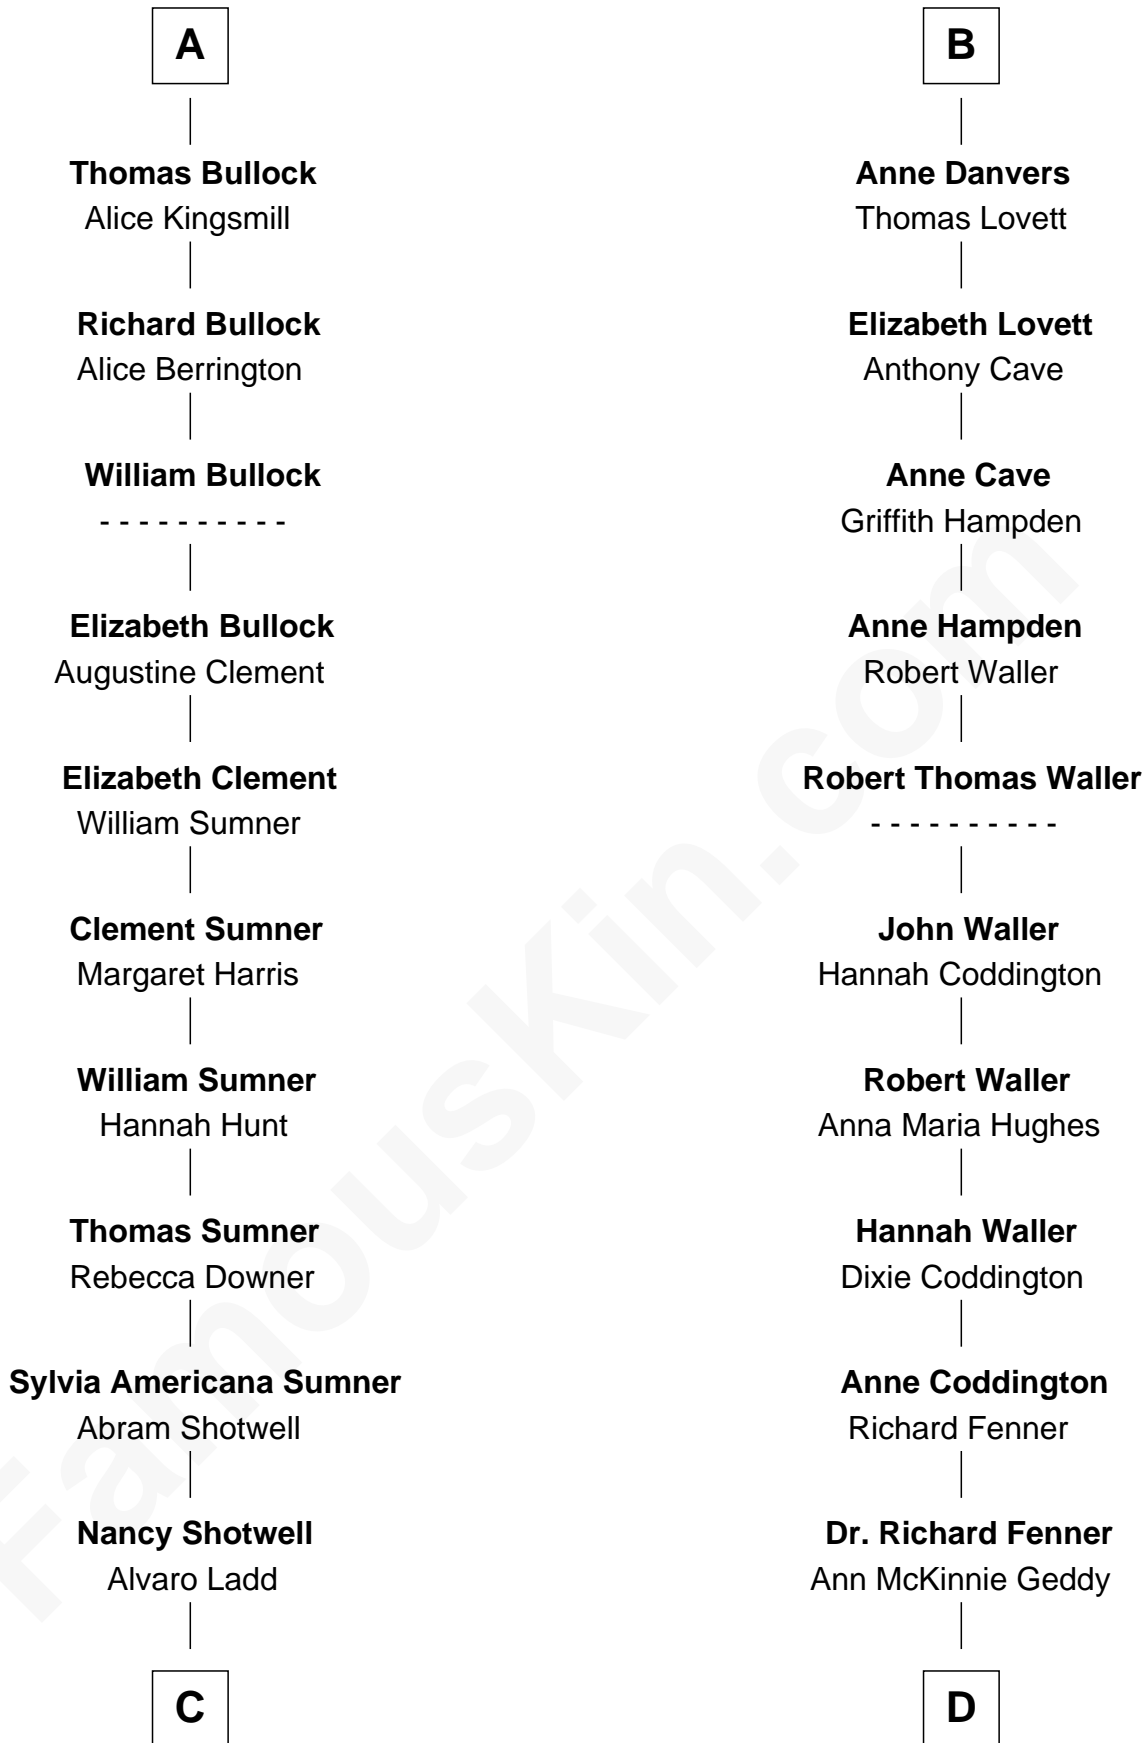

FamousKin.com Relationship Chart of

Alan Ladd
Movie Actor

19th cousin 2 times removed of

John McCain

U.S. Senator from Arizona

Sir William de Montagu
Elizabeth de Montfort

William de Montagu
Katherine de Grandison

Sibyl de Montagu
Sir Edmund Fitzalan

Philippe Fitzalan
Sir Richard Sergeaux

Alice Sergeaux
Sir Richard de Vere

Sir John de Vere
Elizabeth Howard

Joan de Vere
Sir William Norreys

Margaret Norreys
Gilbert Bullock

A

Hawise de Montagu
Sir Roger de Bavent

Joan de Bavent
Sir John Dauntsey

John Dauntsey
Elizabeth Beverley

Joan Dauntsey
Sir John Stradling

Edmund Stradling
Elizabeth Arundell

John Stradling
Alice Langford

Anne Stradling
Sir John Danvers

B

C

Oscar F. Ladd
Julia Henrietta Meigs

Alan Harwood Ladd
Selina Raleigh

Alan Ladd
Movie Actor

D

Eliza Geddy Fenner
James Vaulx

James Junius Vaulx
Margaret Garside