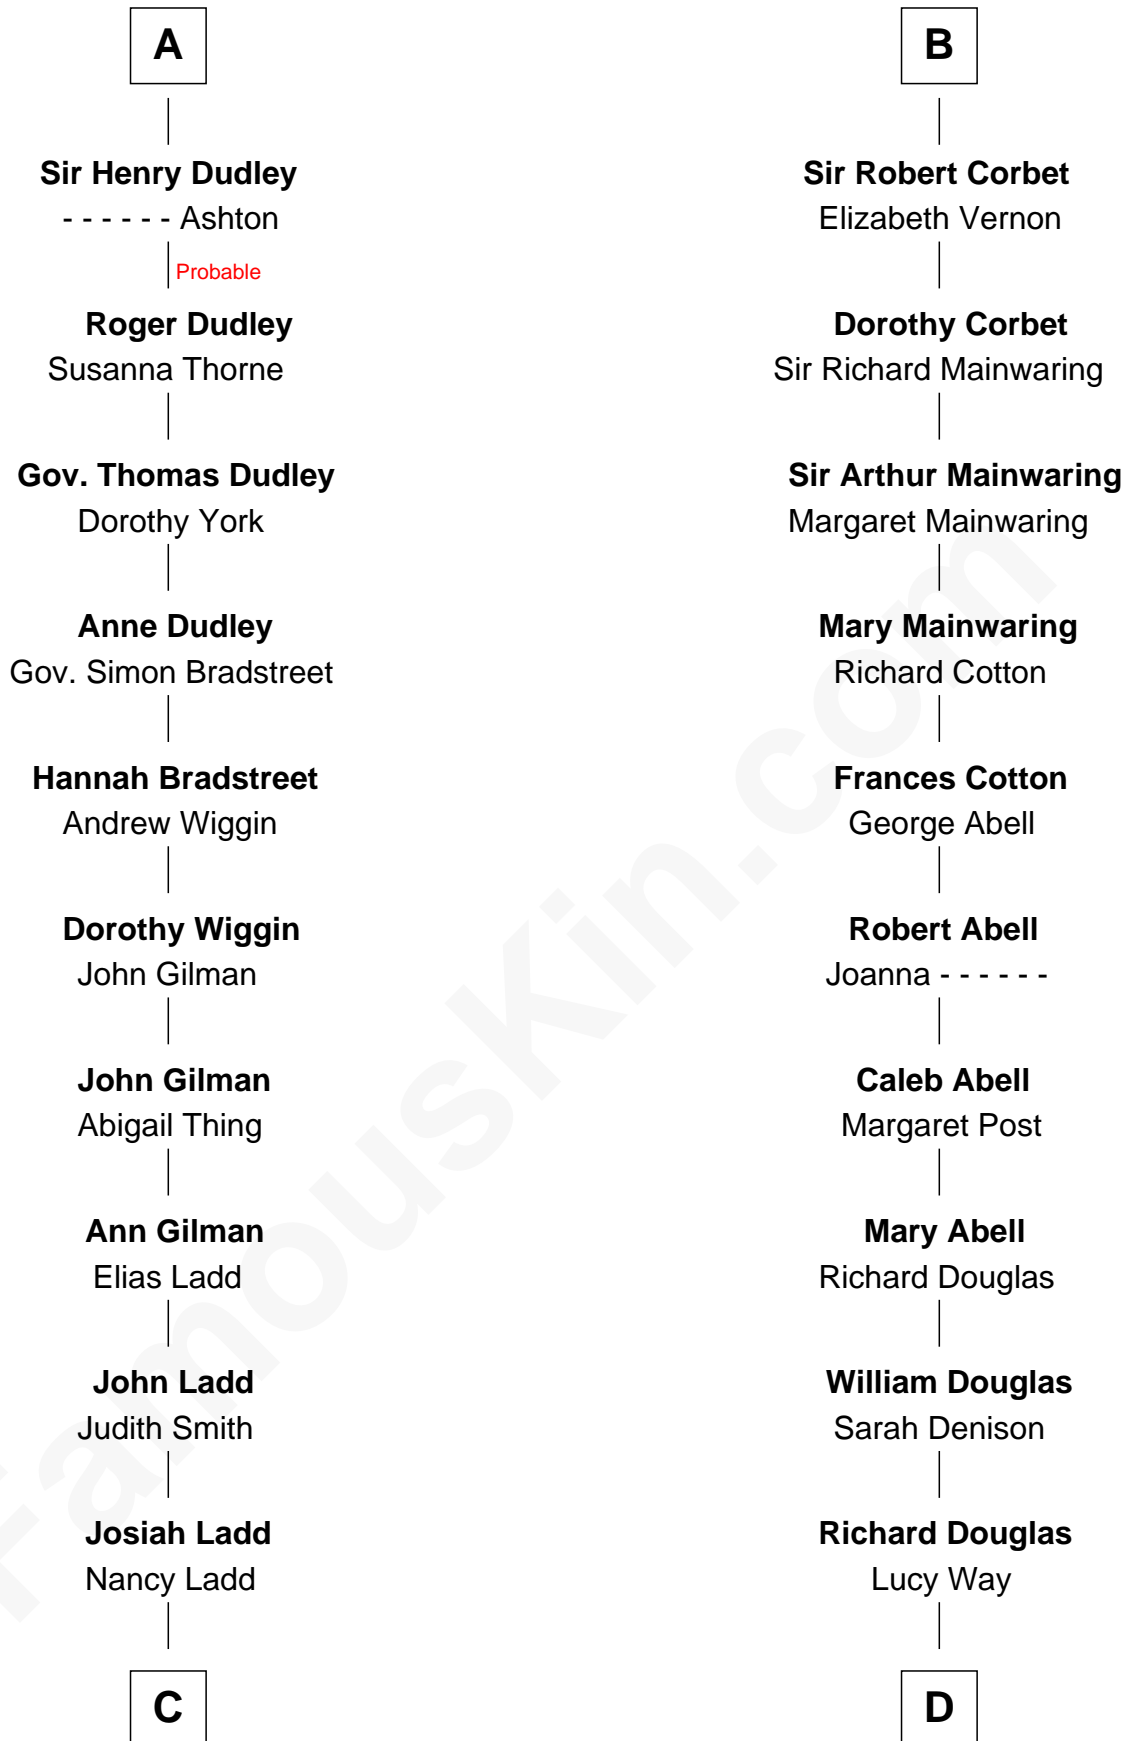

FamousKin.com Relationship Chart of

Alan Ladd
Movie Actor

20th cousin of

Melvyn Douglas
Movie Actor

C

Alvaro Ladd
Nancy Shotwell

Oscar F. Ladd
Julia Henrietta Meigs

Alan Harwood Ladd
Selina Raleigh

Alan Ladd
Movie Actor

D

Erskine Douglas
Sophia Garrett

Emma Jane Douglas
Col. George Taliaferro Shackelford

Lena Priscilla Shackelford
Edouard Gregory Hesselberg

Melvyn Douglas
Movie Actor

FamousKin.com