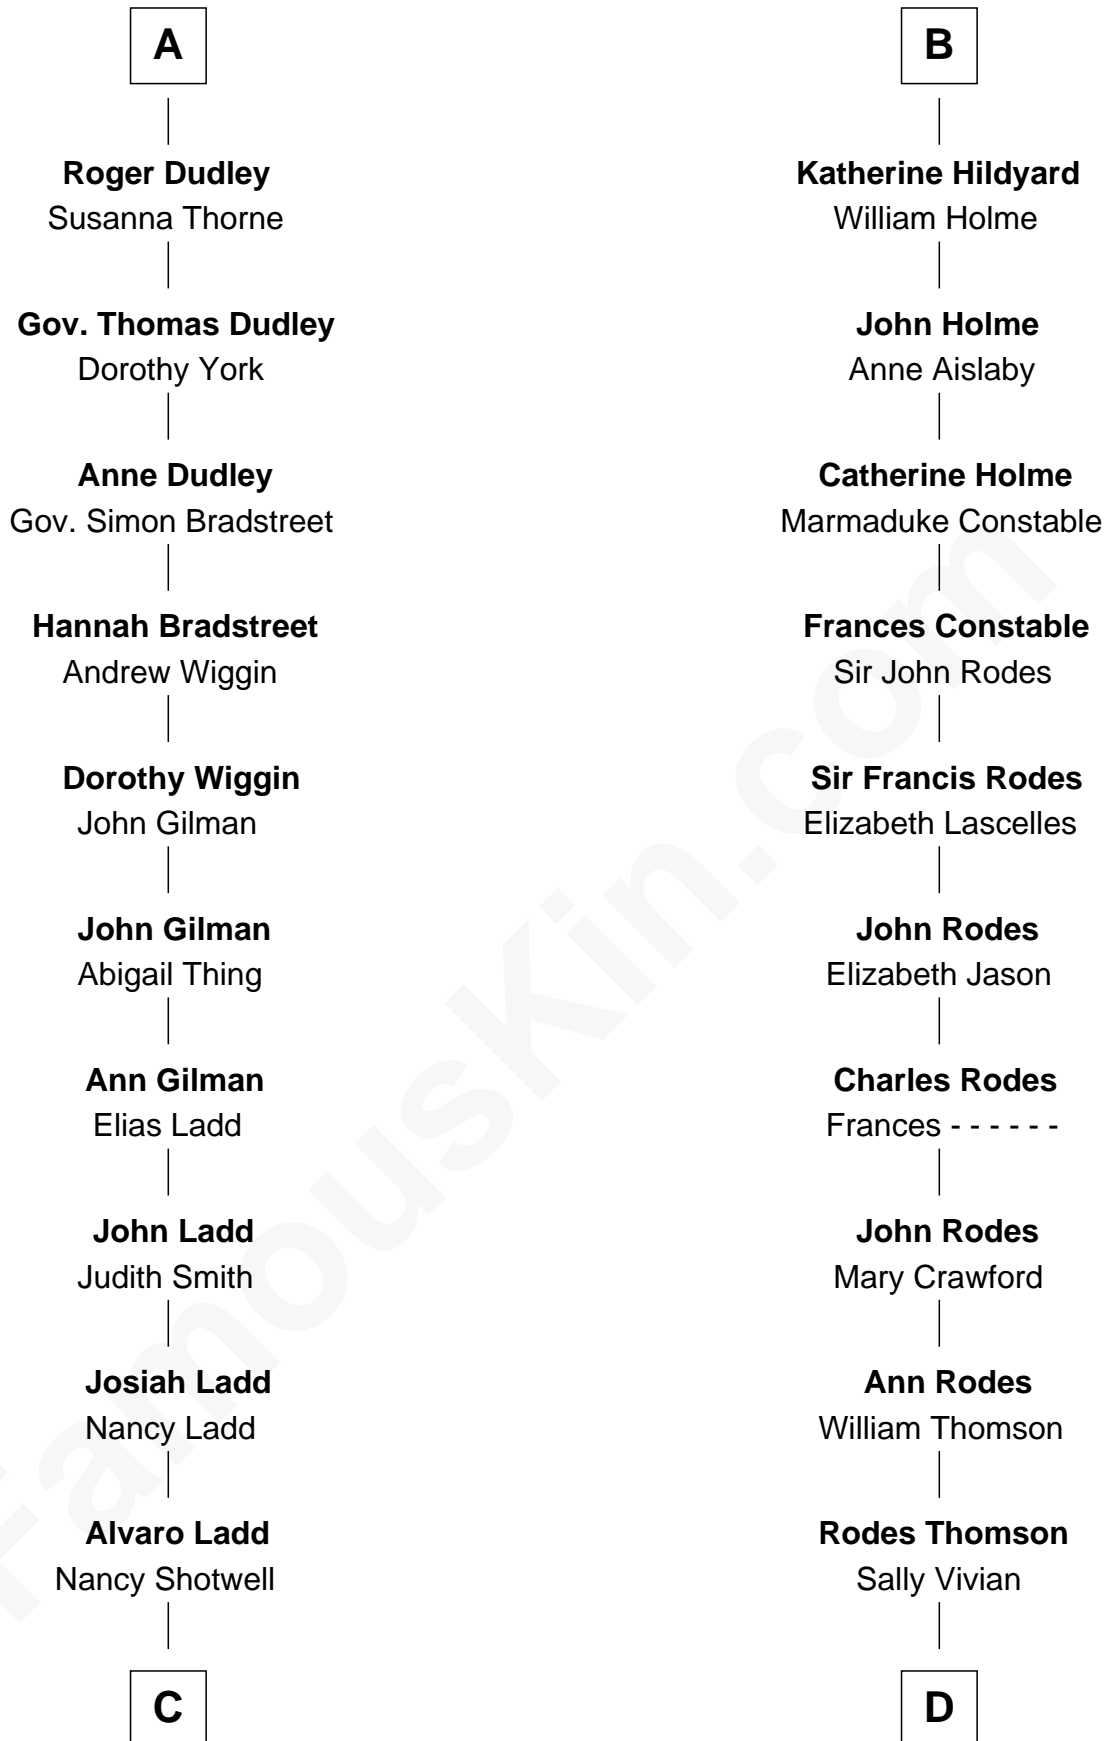

FamousKin.com Relationship Chart of

Alan Ladd
Movie Actor

19th cousin 2 times removed of

Melvyn Douglas
Movie Actor

Edward III, King of England
Philippa of Hainault

C

Oscar F. Ladd
Julia Henrietta Meigs

Alan Harwood Ladd
Selina Raleigh

Alan Ladd
Movie Actor

D

Nancy Thomson
Thomas Johnson Garrett

Sophia Garrett
Erskine Douglas

Emma Jane Douglas
Col. George Taliaferro Shackelford

Lena Priscilla Shackelford
Edouard Gregory Hesselberg

Melvyn Douglas
Movie Actor