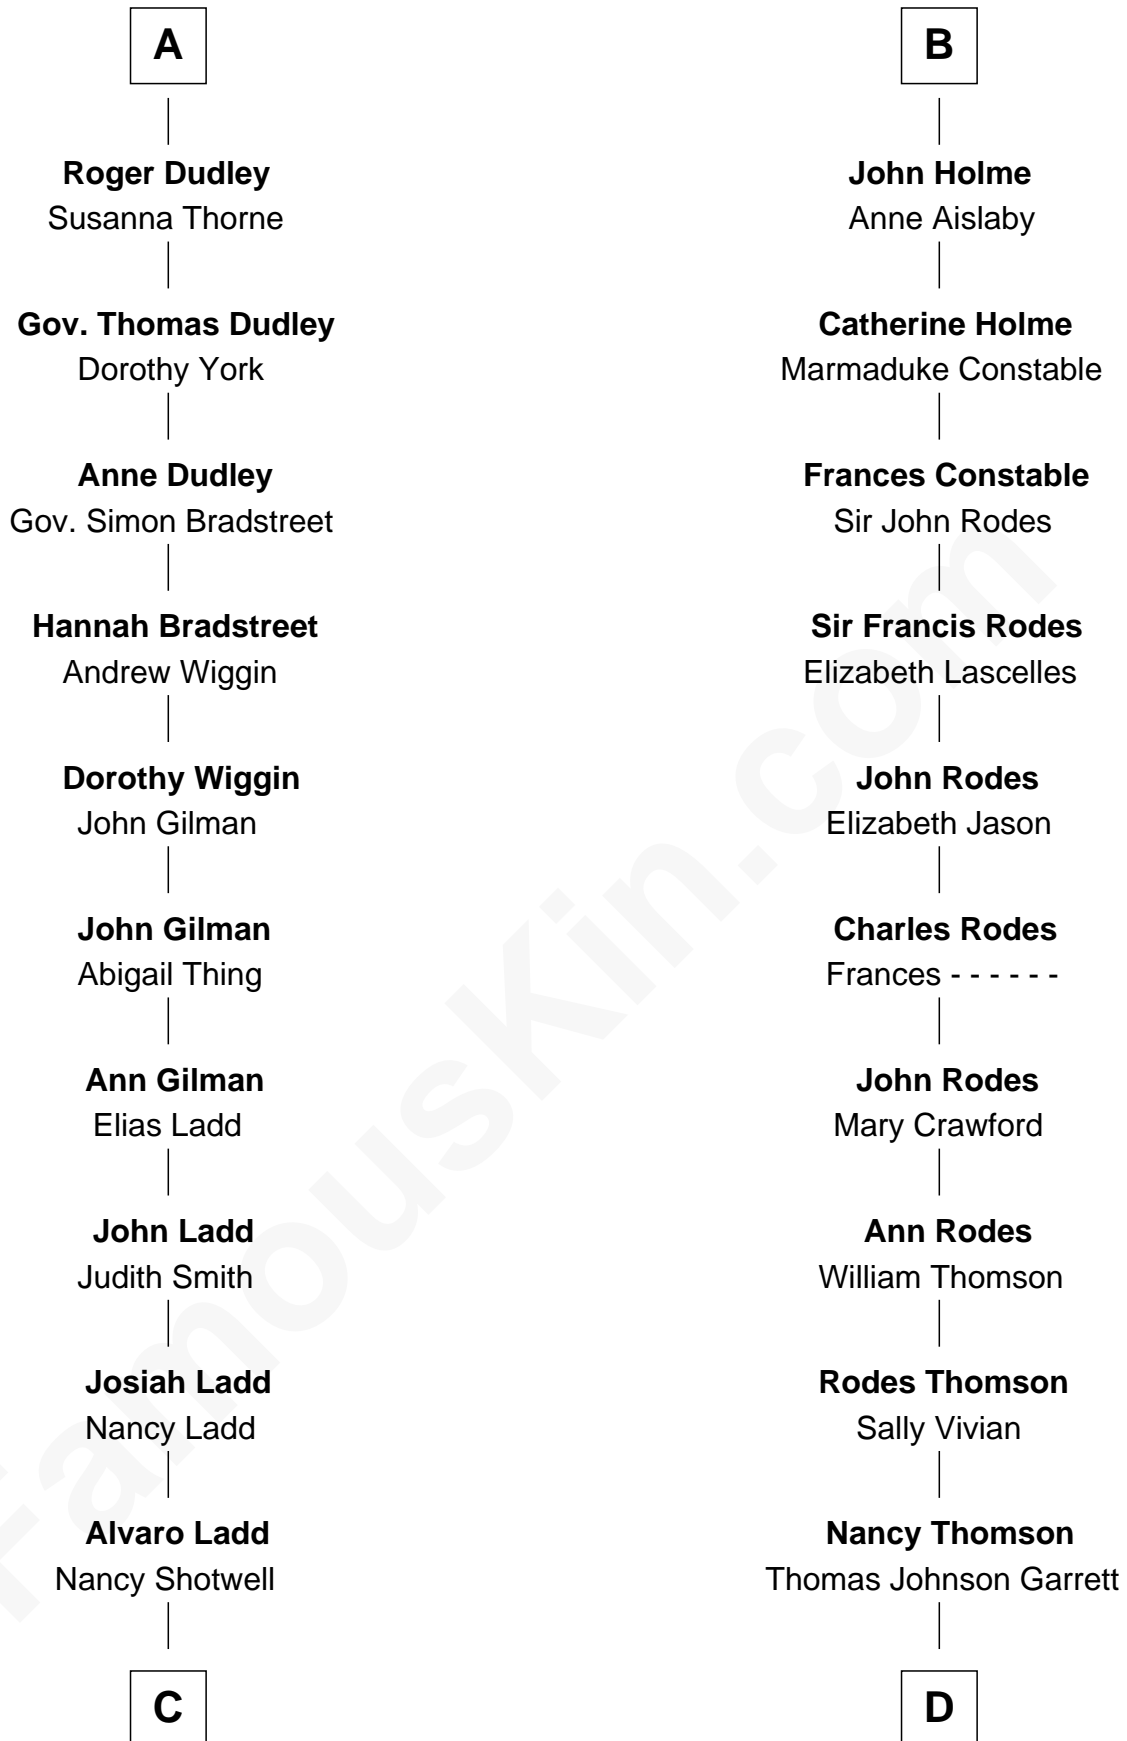

# FamousKin.com Relationship Chart of

**Alan Ladd**

*Movie Actor*

19th cousin 1 time removed of

**Melvyn Douglas**

*Movie Actor*

**Sir Ralph de Neville**

Alice de Audley

**C**

**Oscar F. Ladd**  
Julia Henrietta Meigs

**Alan Harwood Ladd**  
Selina Raleigh

**Alan Ladd**  
*Movie Actor*

**D**

**Sophia Garrett**  
Erskine Douglas

**Emma Jane Douglas**  
Col. George Taliaferro Shackelford

**Lena Priscilla Shackelford**  
Edouard Gregory Hesselberg

**Melvyn Douglas**  
*Movie Actor*

FamousKin.com