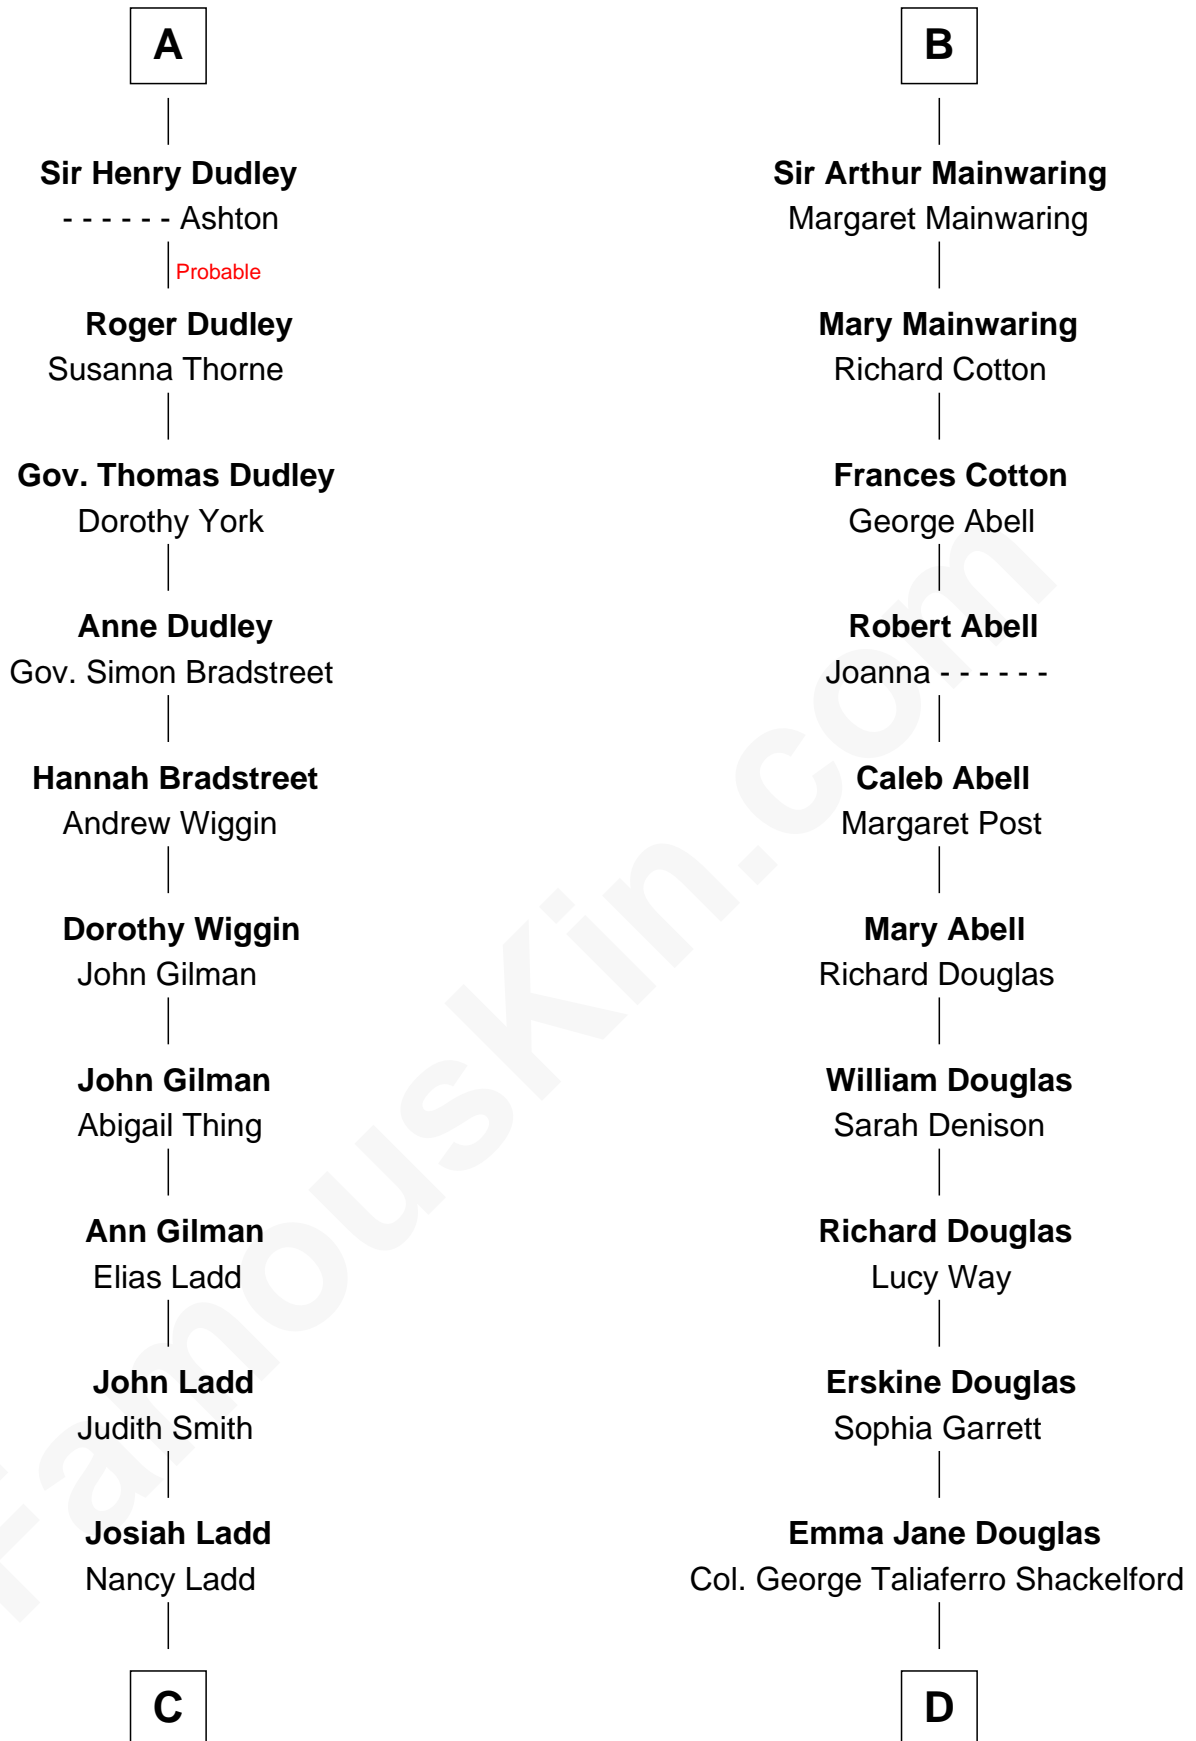

FamousKin.com Relationship Chart of

Alan Ladd
Movie Actor

18th cousin 2 times removed of

Melvyn Douglas
Movie Actor

Sir William de Ros
Margery de Badlesmere

Thomas de Ros
Beatrice de Stafford

Maud de Roos
John de Welles

Ann Talbot
Sir Henry Vernon

Cecily Bonville
Thomas Grey

Elizabeth Vernon
Sir Robert Corbet

Cecily Grey
Sir John Sutton

Dorothy Corbet
Sir Richard Mainwaring

A

B

C