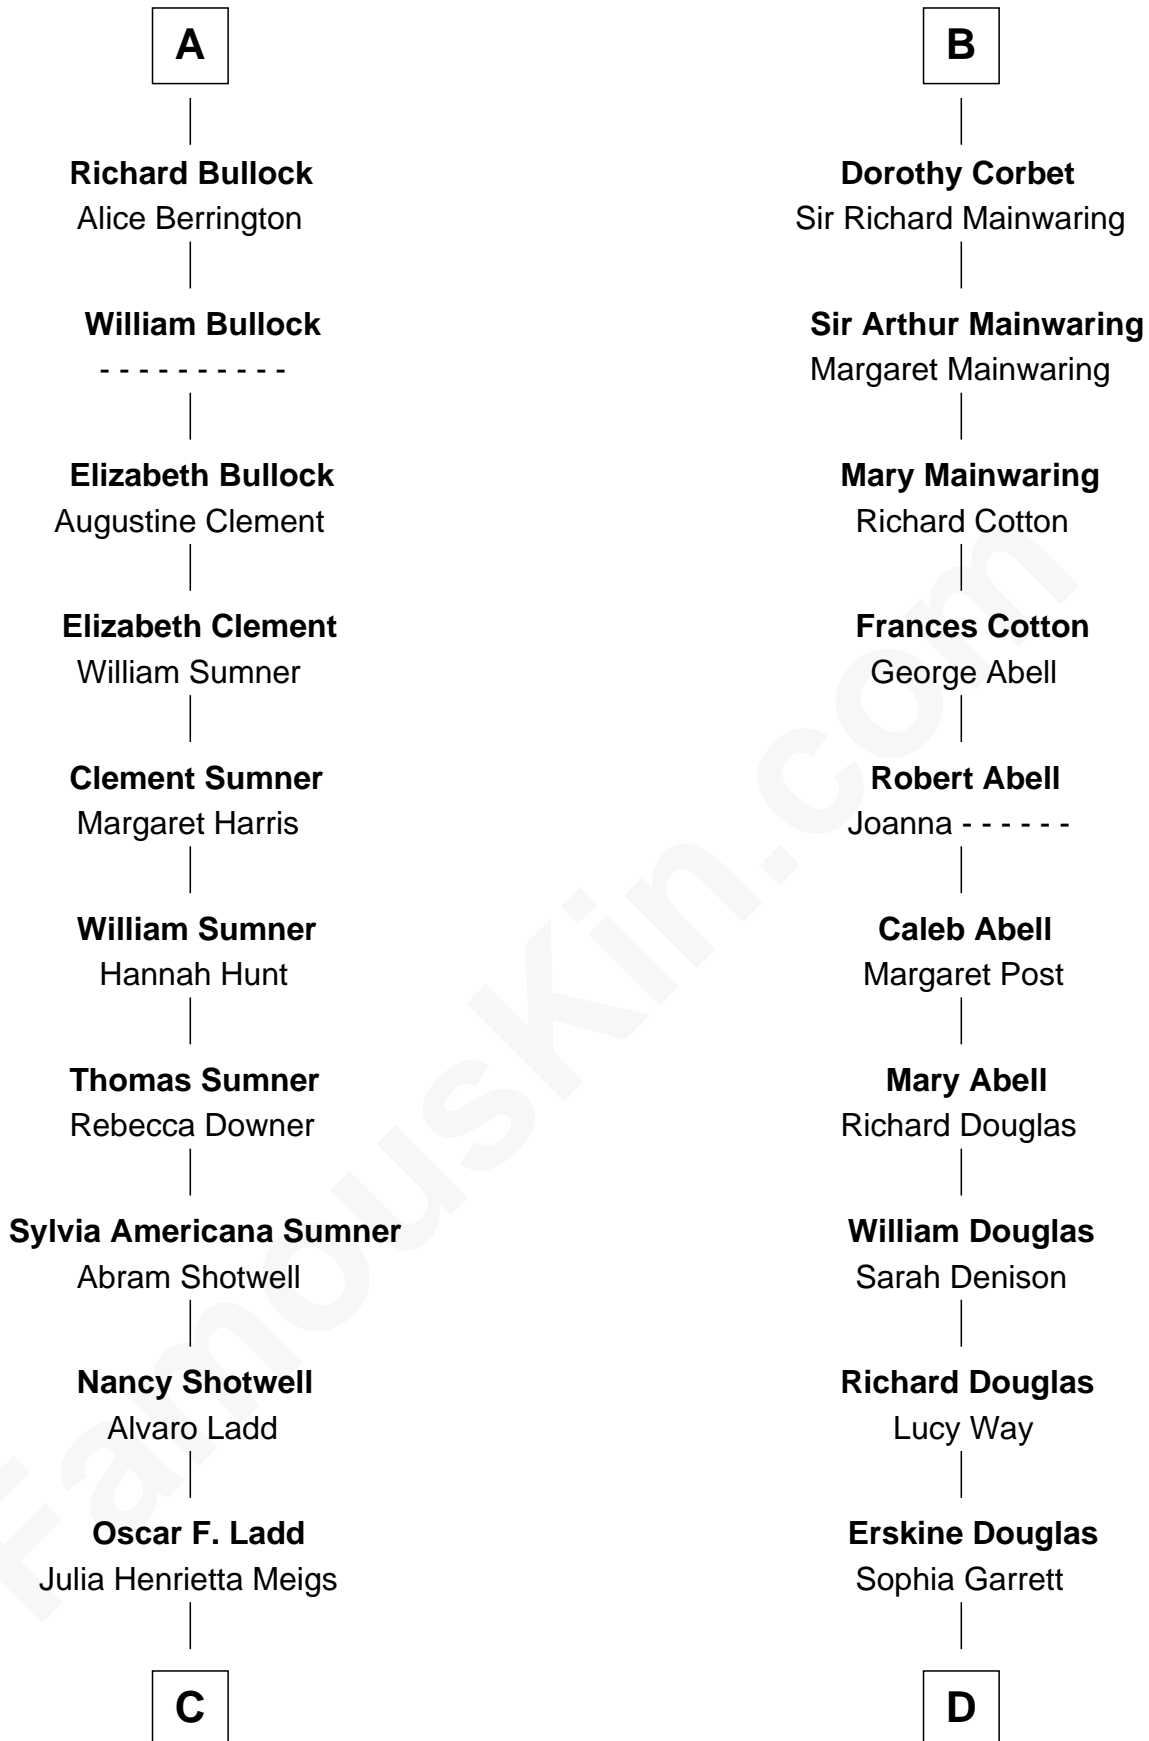

# FamousKin.com Relationship Chart of

**Alan Ladd**  
*Movie Actor*

18th cousin 1 time removed of

**Melvyn Douglas**  
*Movie Actor*

**Bartholomew de Badlesmere**  
Margaret de Clare

**Maud de Badlesmere**

Sir William Norreys

**Margaret Norreys**

Gilbert Bullock

**Thomas Bullock**

Alice Kingsmill

**A**

**Margery de Badlesmere**

Sir William de Ros

**Maud de Roos**

John de Welles

**Anne de Welles**

James Butler

**James Butler**

Joan Beauchamp

**Elizabeth Butler**

John Talbot

**Ann Talbot**

Sir Henry Vernon

**Elizabeth Vernon**

Sir Robert Corbet

**B**

FamousKin.com