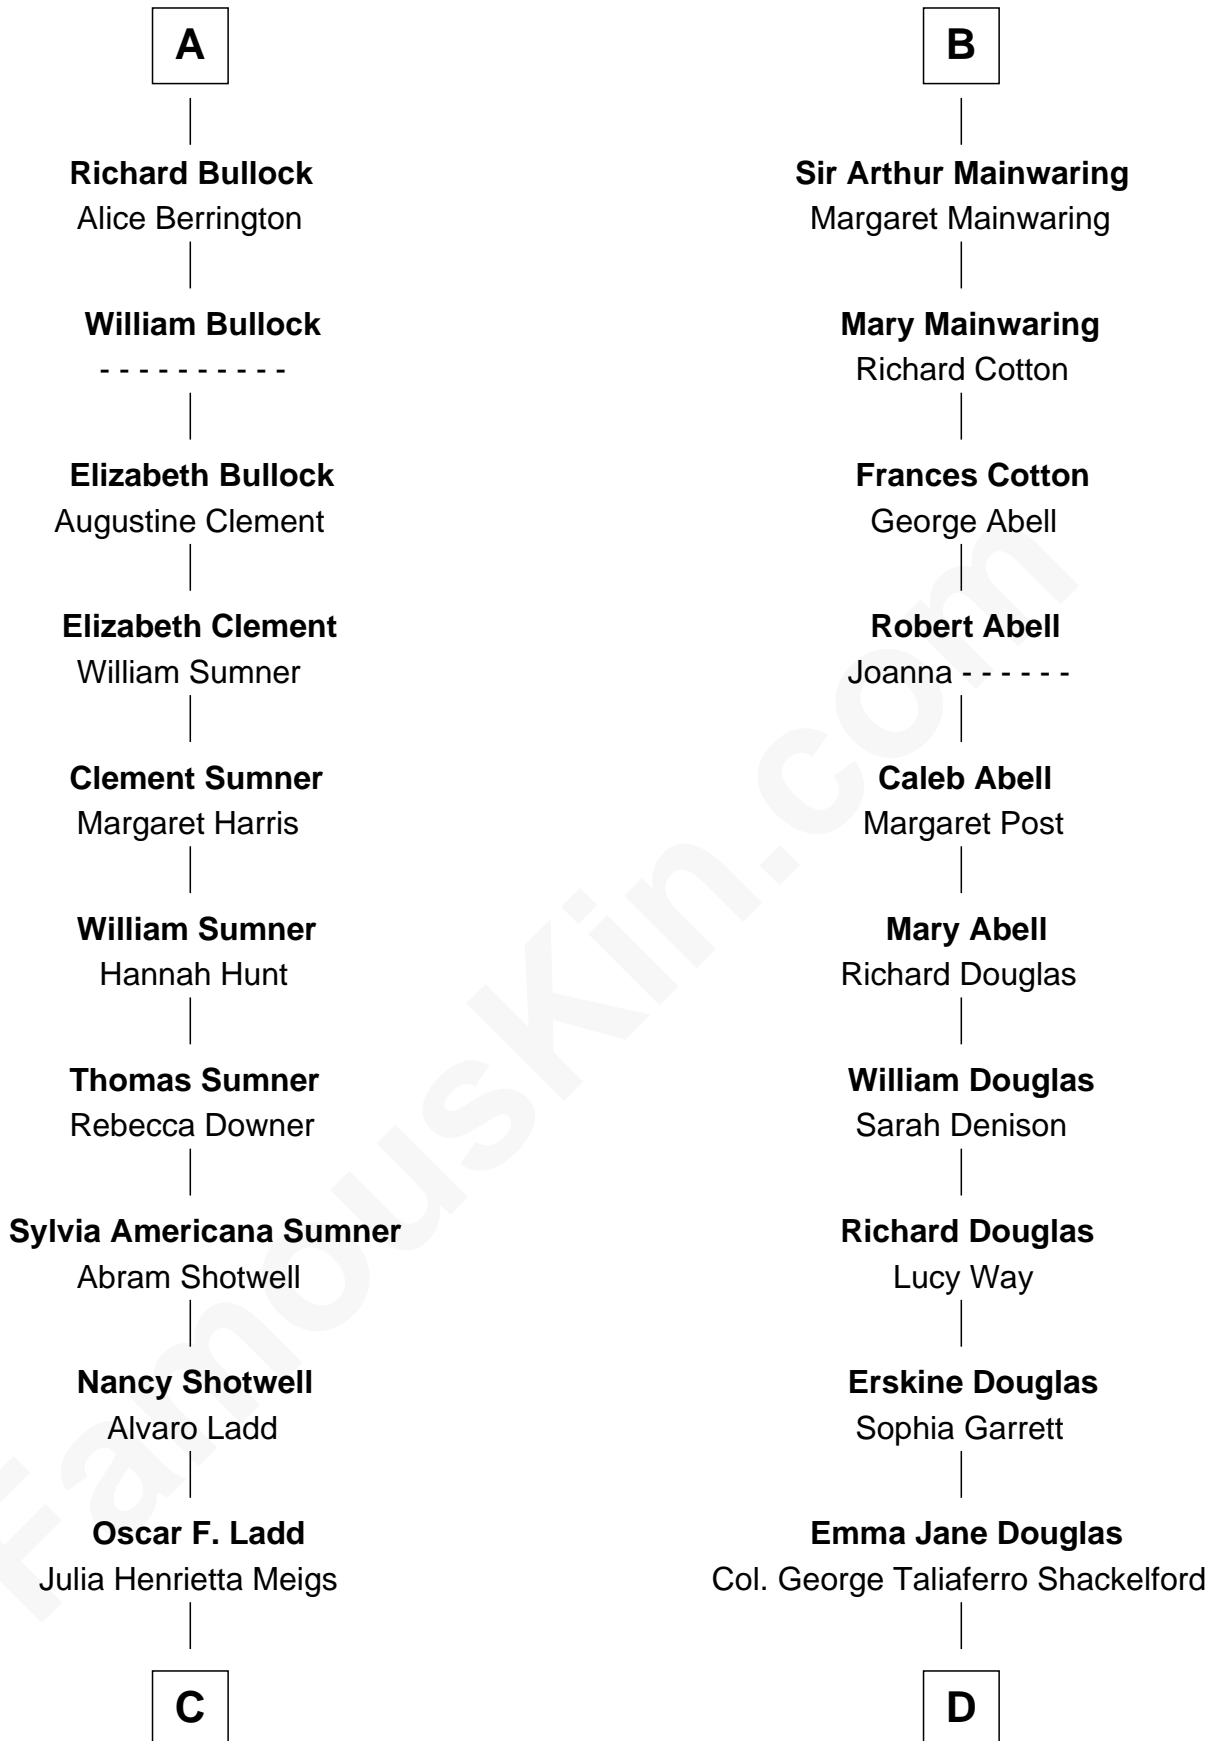

FamousKin.com Relationship Chart of

Alan Ladd

Movie Actor

18th cousin of

Melvyn Douglas

Movie Actor

Richard Fitzalan

*with wife
Isabel le Despencer*

John Talbot

Joan de Vere

Sir William Norreys

Ann Talbot

Sir Henry Vernon

Margaret Norreys

Gilbert Bullock

Elizabeth Vernon

Sir Robert Corbet

Thomas Bullock

Alice Kingsmill

Dorothy Corbet

Sir Richard Mainwaring

A

B

FamousKin.com