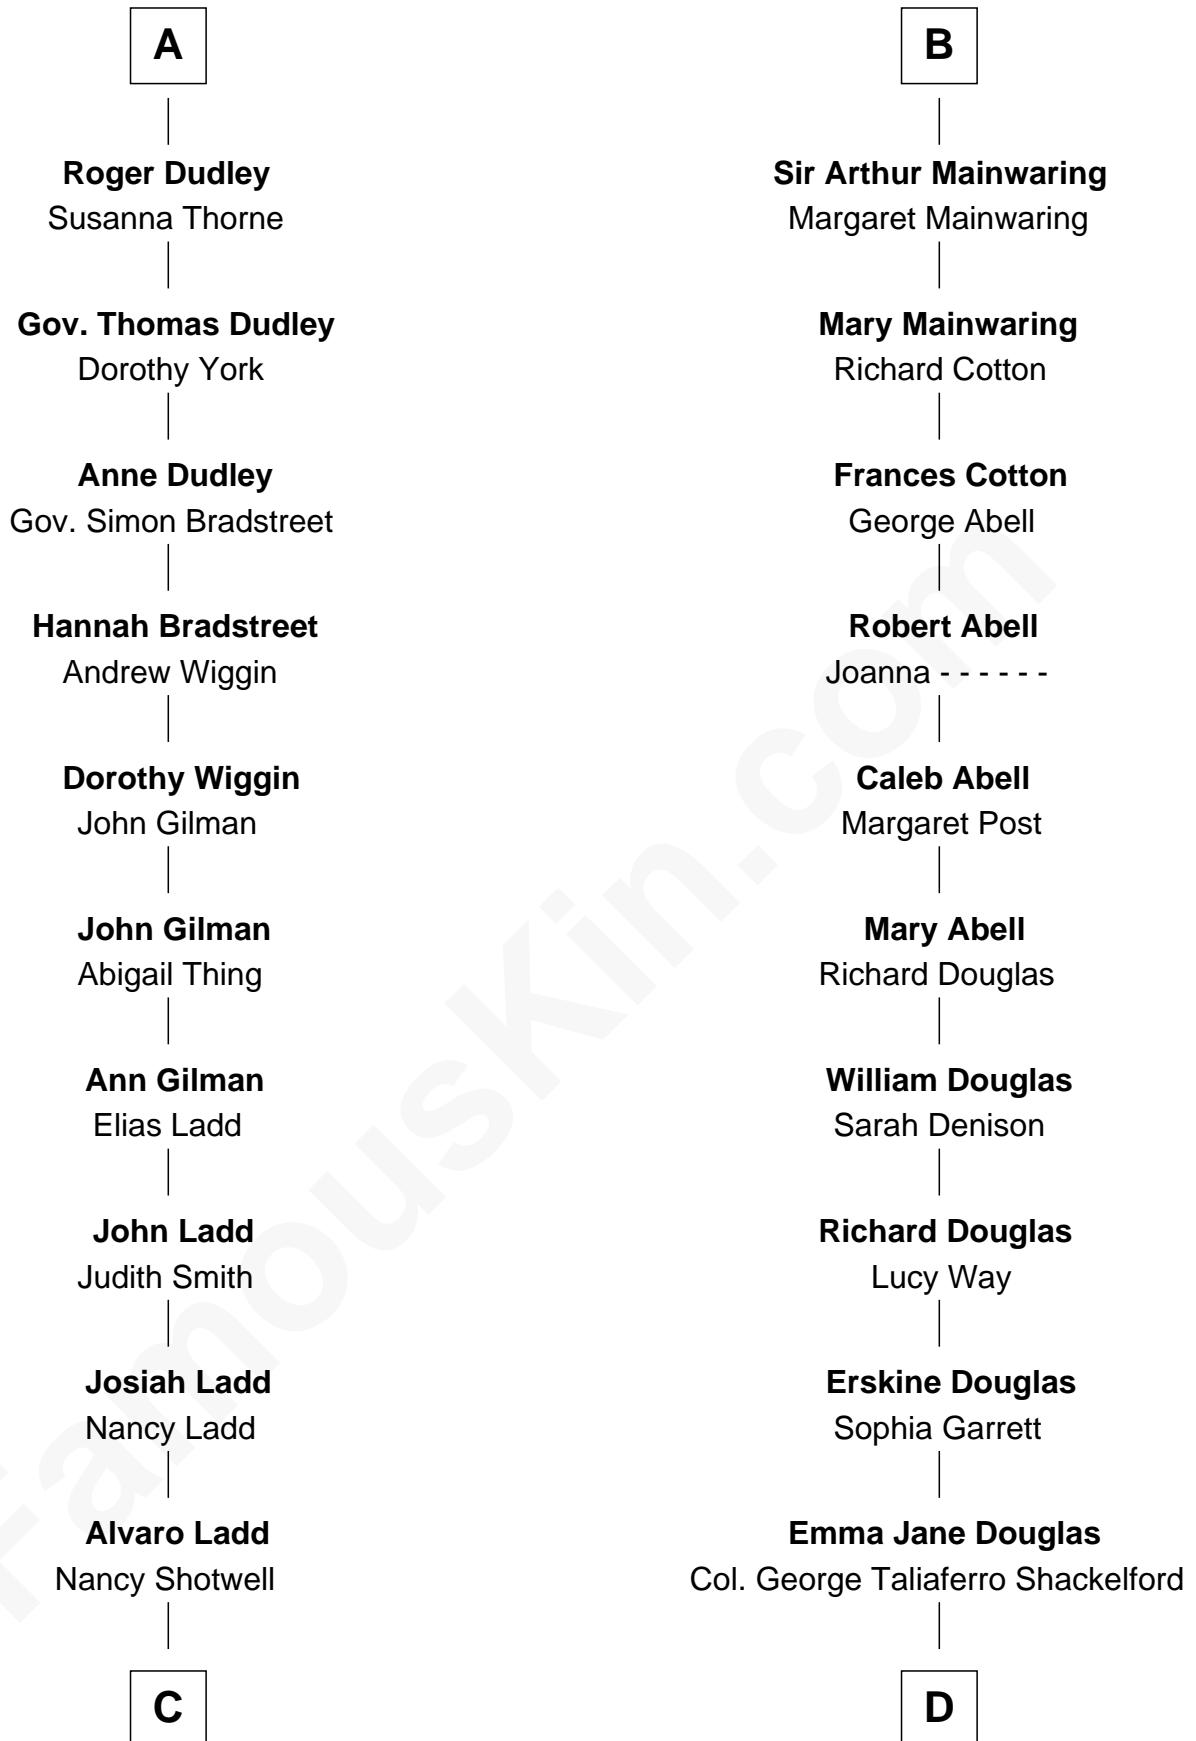

# FamousKin.com Relationship Chart of

**Alan Ladd**

*Movie Actor*

18th cousin 1 time removed of

**Melvyn Douglas**

*Movie Actor*

FamousKin.com