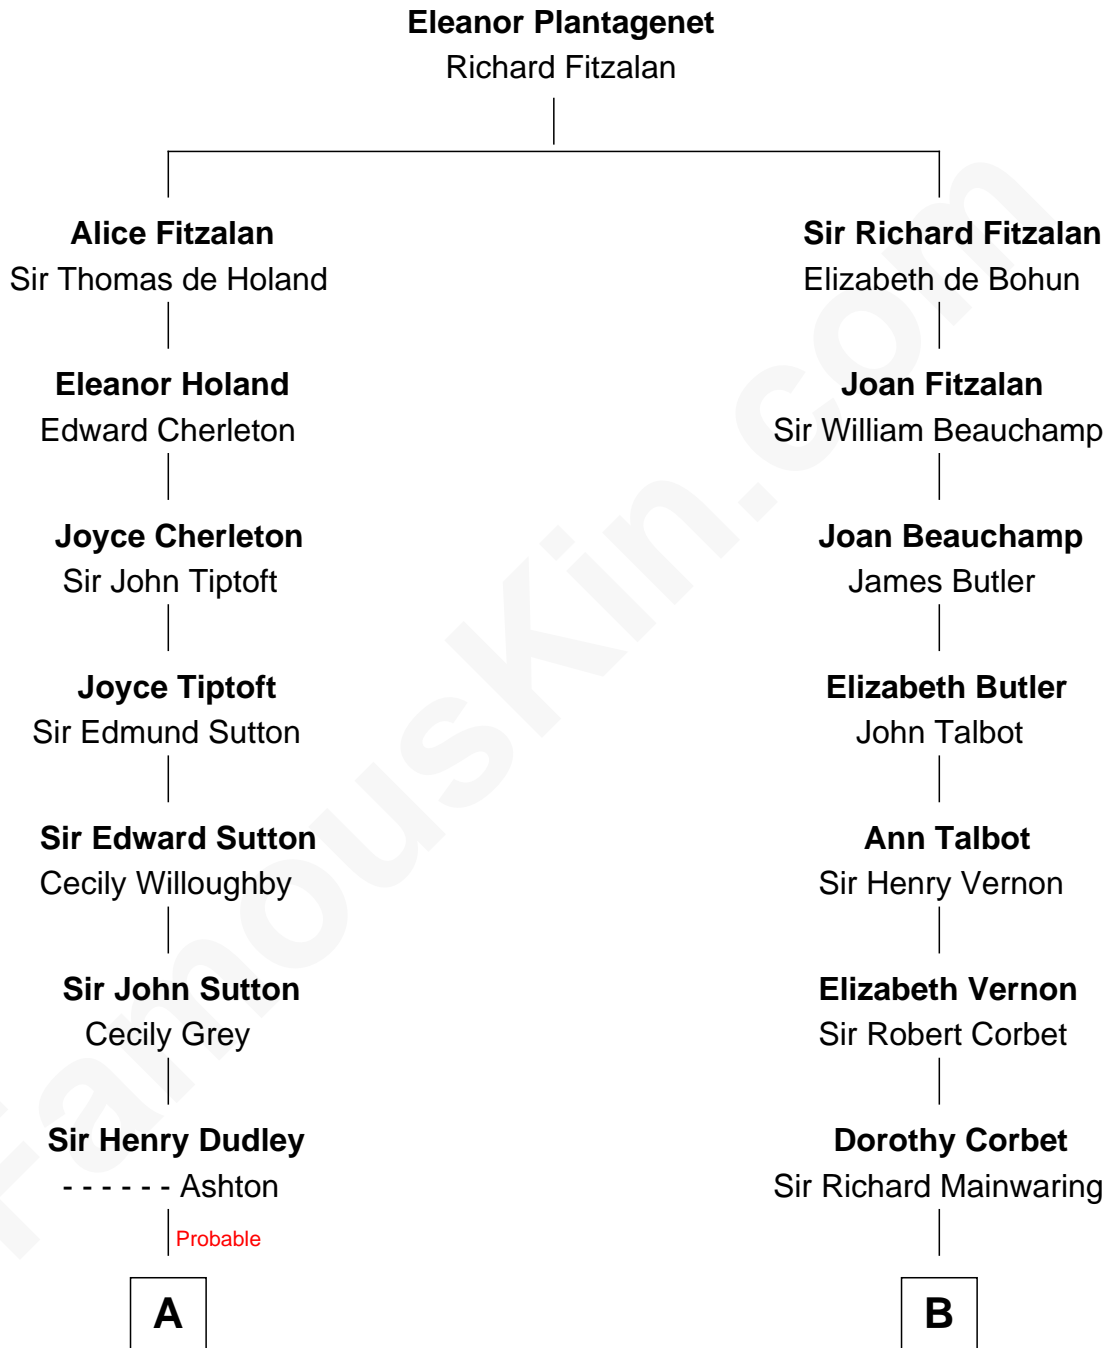

# FamousKin.com Relationship Chart of

**Alan Ladd**

*Movie Actor*

18th cousin 1 time removed of

**Melvyn Douglas**

*Movie Actor*

FamousKin.com