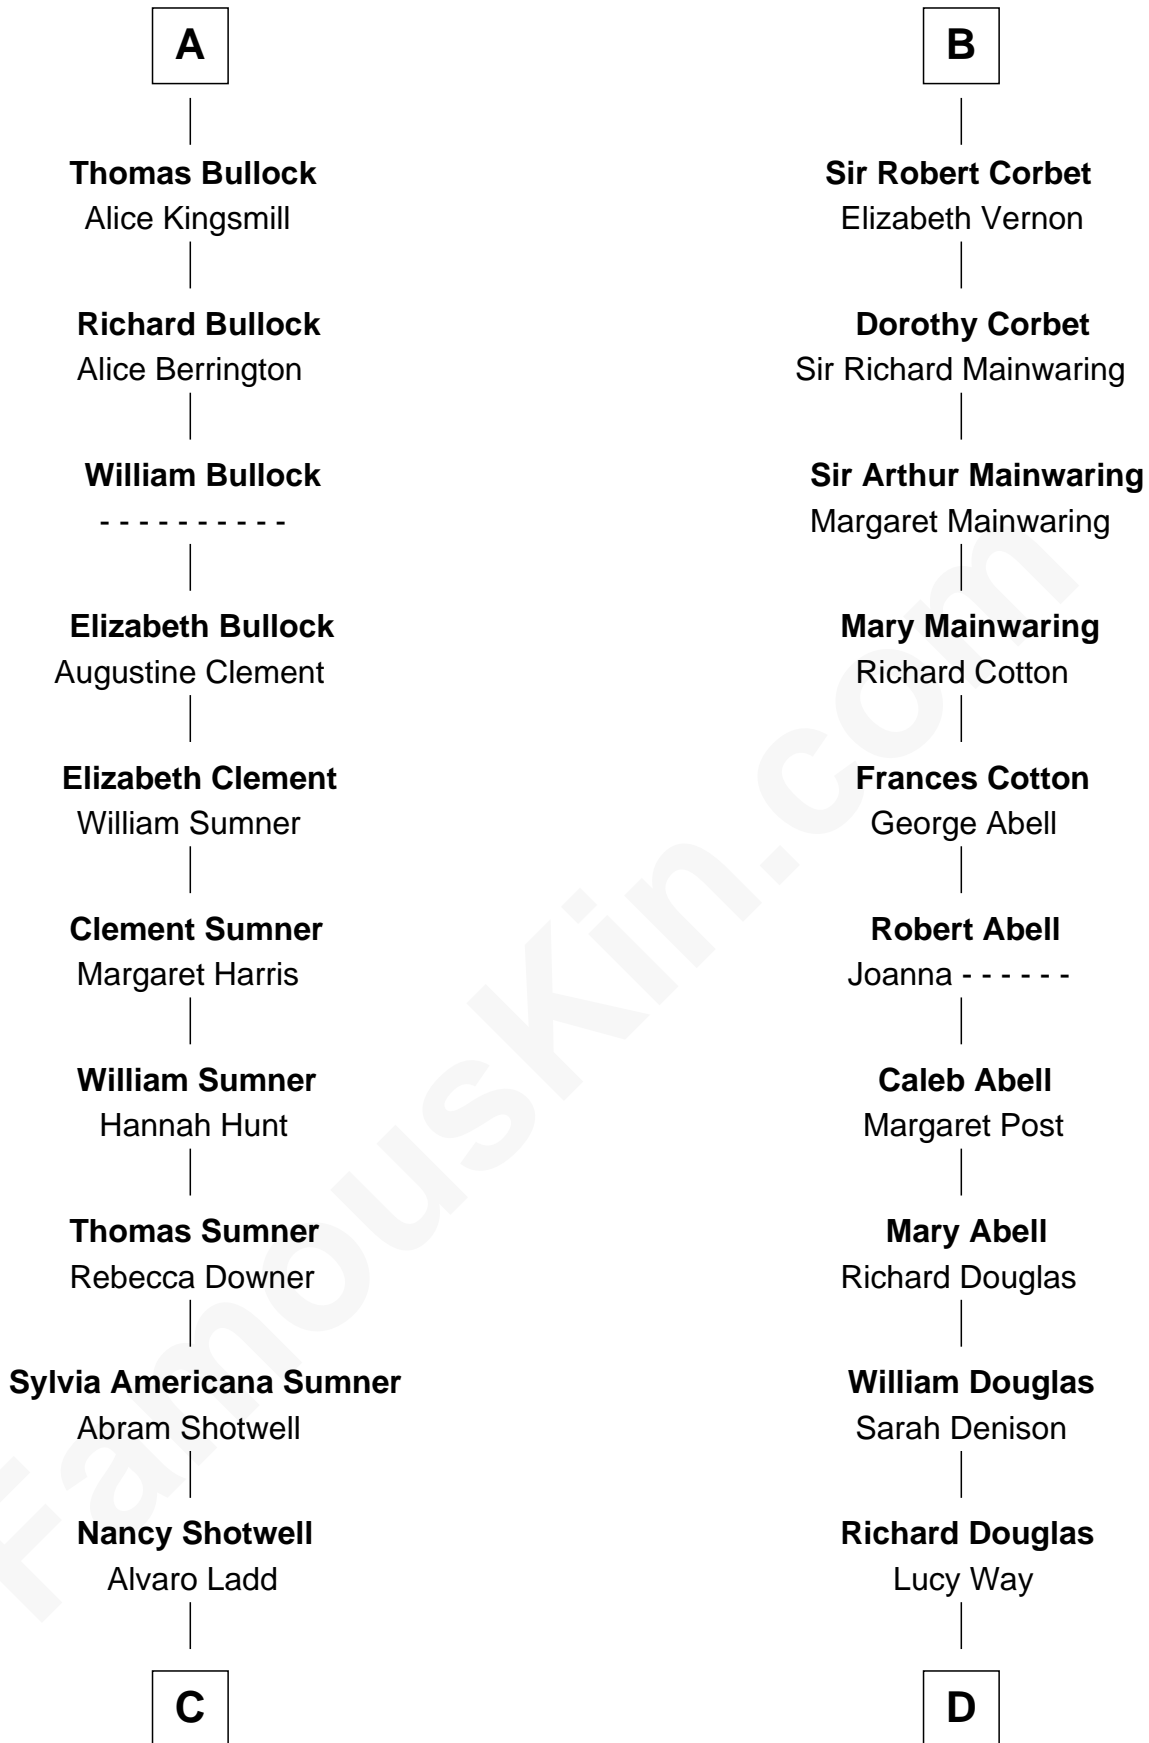

FamousKin.com Relationship Chart of

Alan Ladd
Movie Actor

19th cousin 1 time removed of

Melvyn Douglas
Movie Actor

Hugh le Despencer
Eleanor de Clare

Isabel le Despencer
Richard Fitzalan

Sir Edmund Fitzalan
Sibyl de Montagu

Edward Despencer
Elizabeth Burghersh

Margaret Despencer
Robert de Ferrers

Sir Edmund Ferrers
Ellen Roche

Sir William Ferrers
Elizabeth Belknap

Anne Ferrers
Sir Walter Devereux

Elizabeth Devereux
Sir Richard Corbet

B

C

Oscar F. Ladd
Julia Henrietta Meigs

Alan Harwood Ladd
Selina Raleigh

Alan Ladd
Movie Actor

D

Erskine Douglas
Sophia Garrett

Emma Jane Douglas
Col. George Taliaferro Shackelford