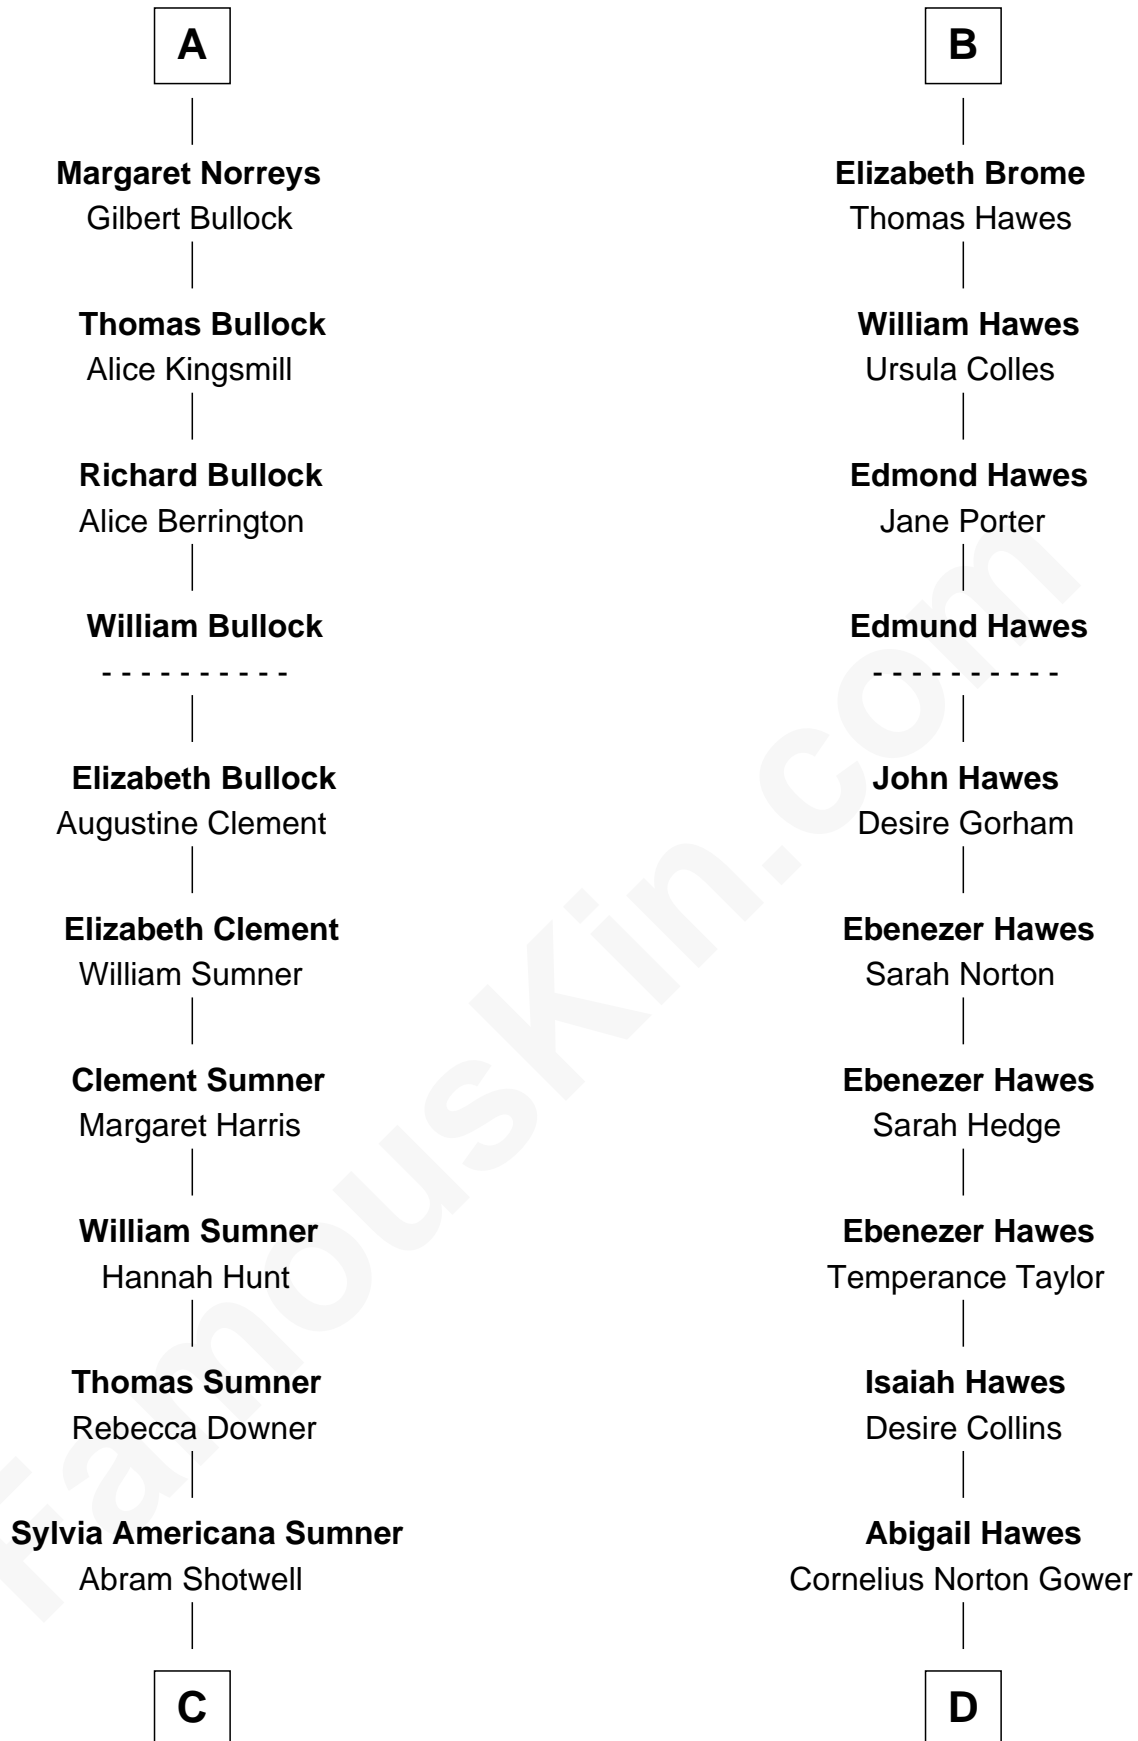

FamousKin.com Relationship Chart of

Alan Ladd
Movie Actor

20th cousin 1 time removed of

Sarah Palin

9th Governor of Alaska

Sir Richard of Cornwall

Joan - - - - -

C

Nancy Shotwell

Alvaro Ladd

Oscar F. Ladd

Julia Henrietta Meigs

Alan Harwood Ladd

Selina Raleigh

Alan Ladd

Movie Actor

Charles Richard Heath

Sarah Palin

9th Governor of Alaska