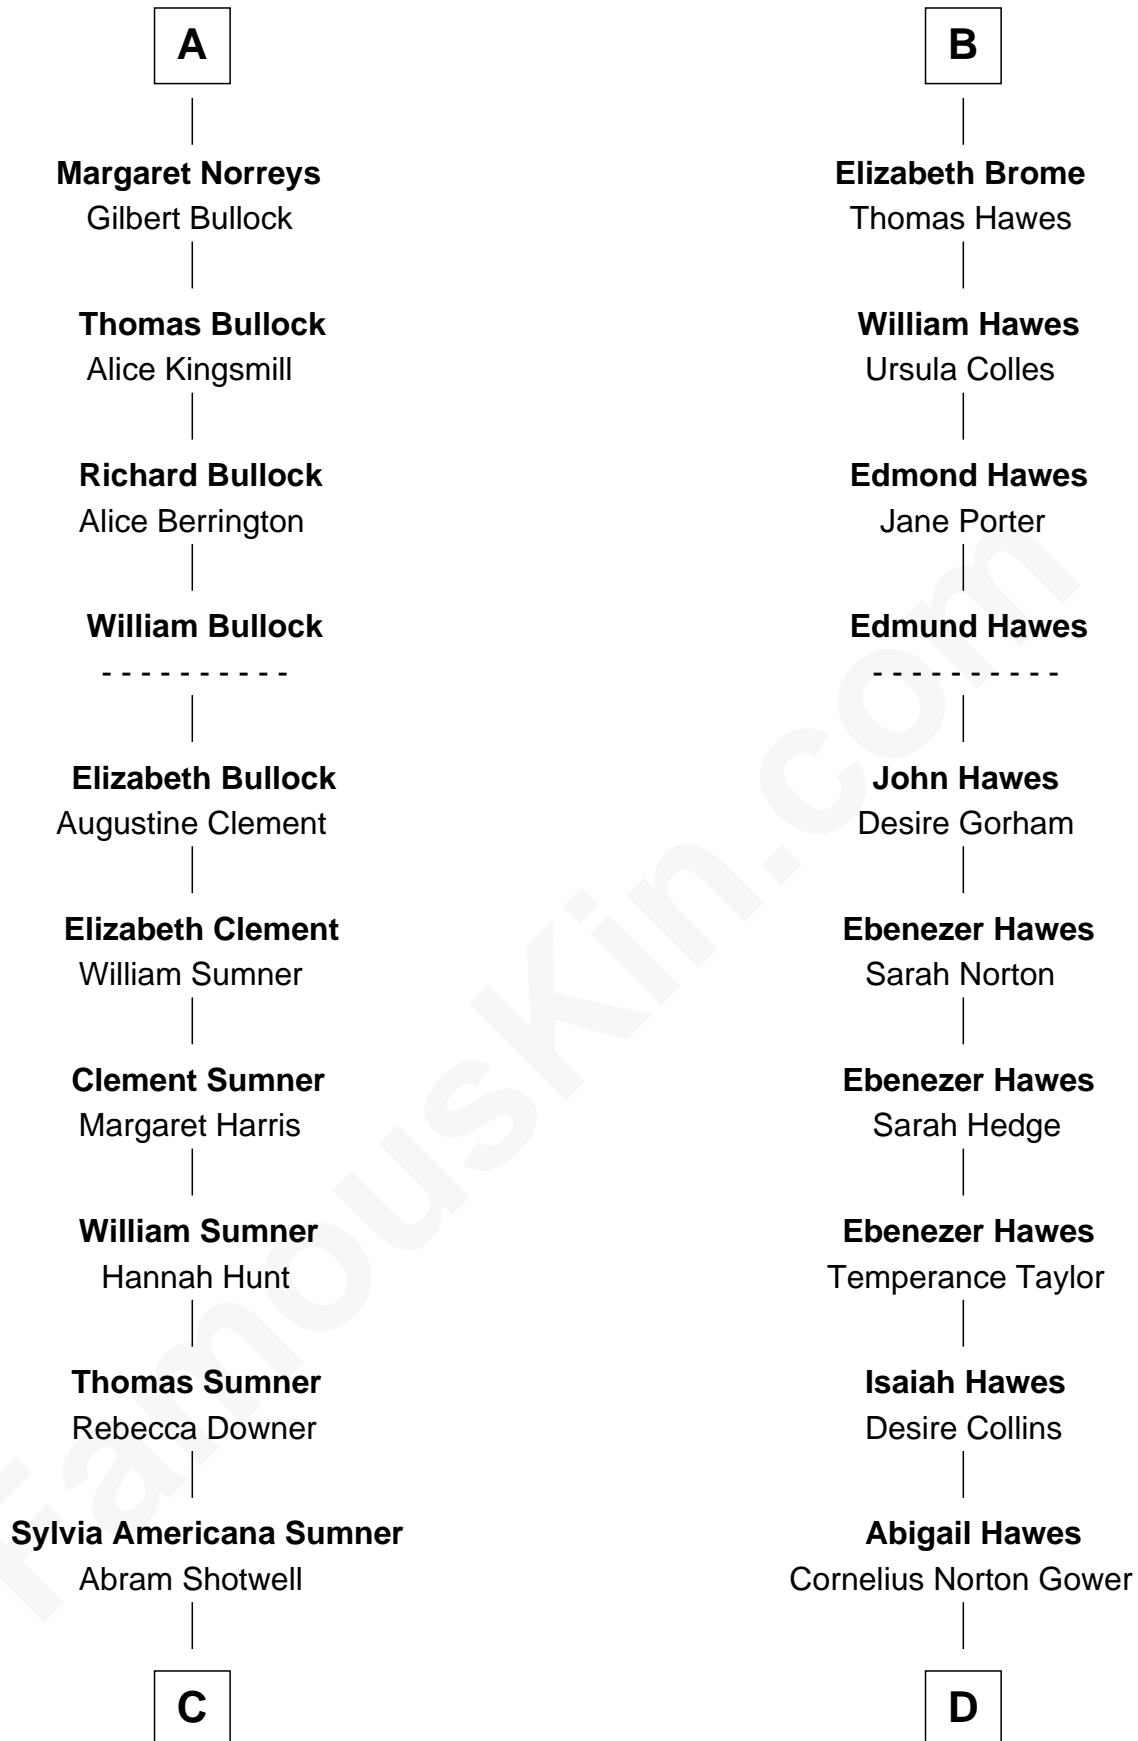

FamousKin.com Relationship Chart of

Alan Ladd
Movie Actor

20th cousin 1 time removed of

Sarah Palin
9th Governor of Alaska

Sir William le Latimer

C

Nancy Shotwell

Alvaro Ladd

Oscar F. Ladd

Julia Henrietta Meigs

Alan Harwood Ladd

Selina Raleigh

Alan Ladd

Movie Actor

D

Arthur Collins Gower

9th Governor of Alaska