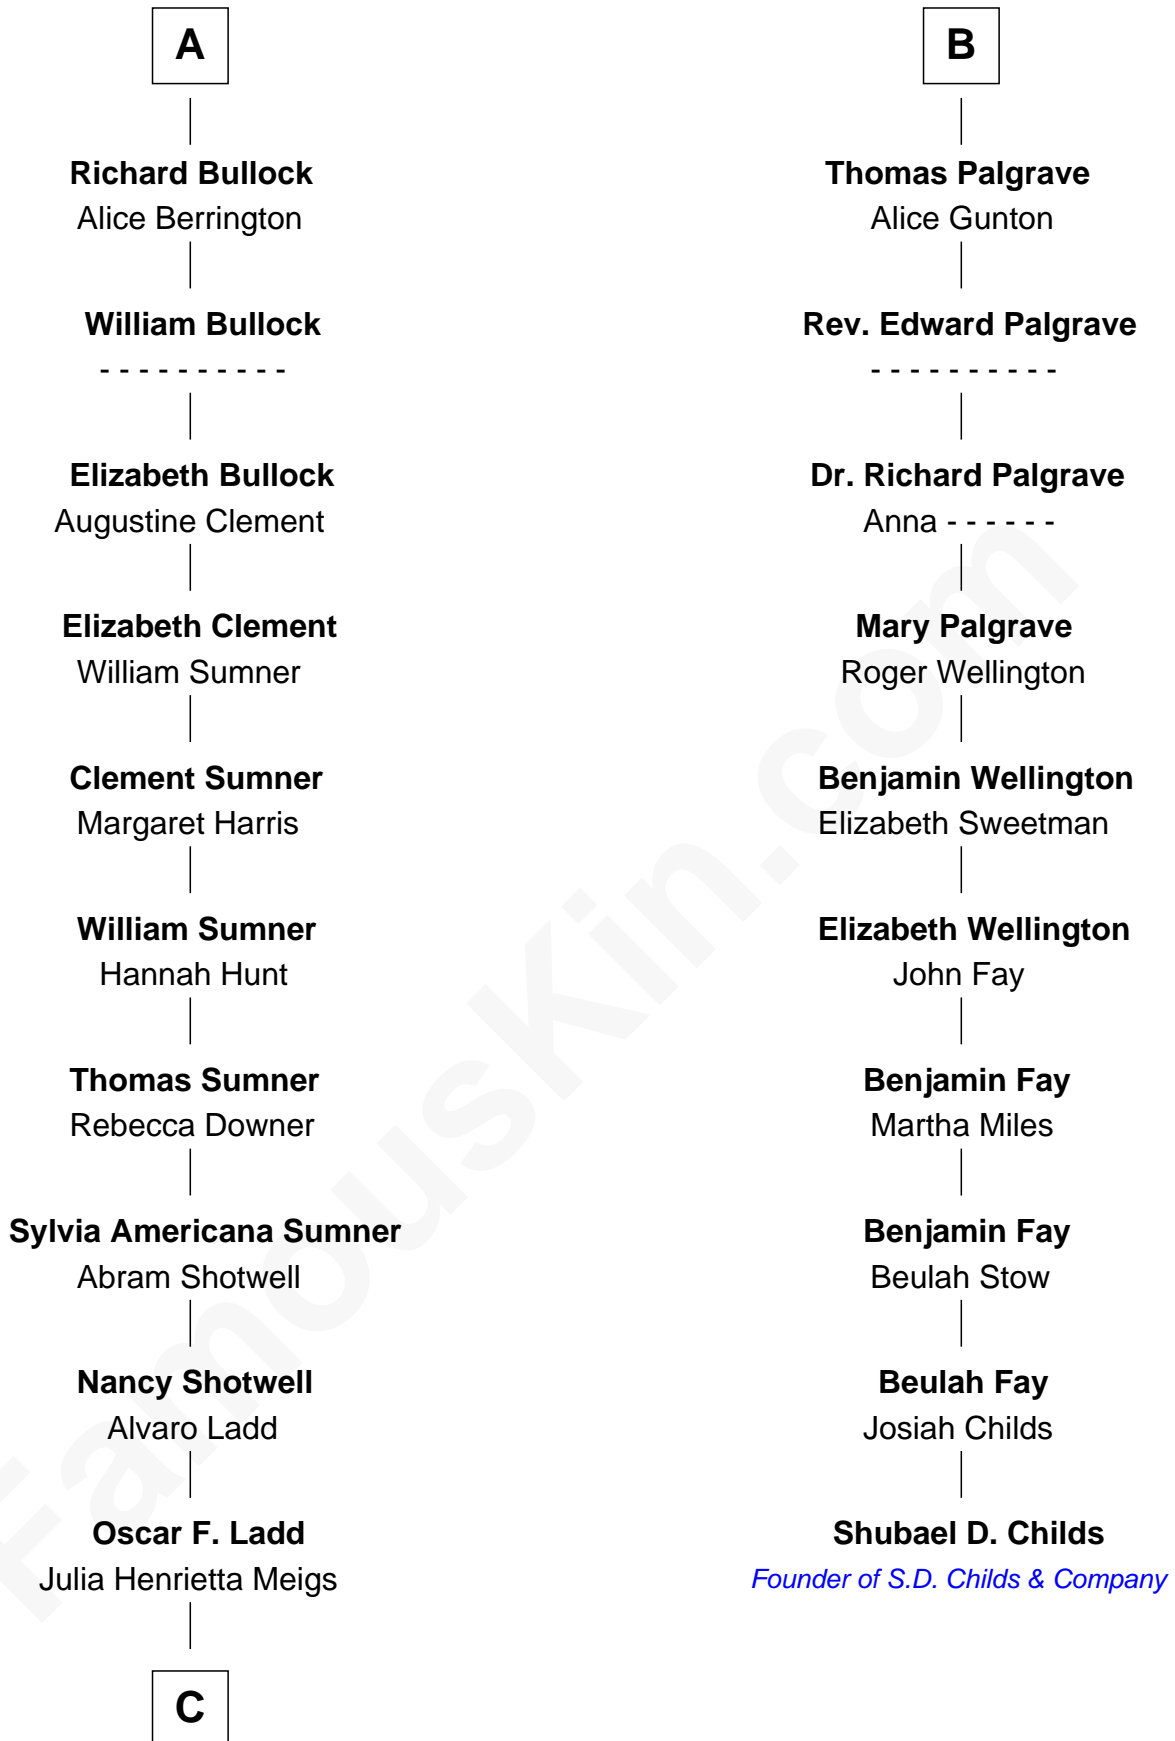

# FamousKin.com Relationship Chart of

**Alan Ladd**  
*Movie Actor*

16th cousin 2 times removed of

**Shubael D. Childs**  
*Founder of S.D. Childs & Company*

**C**

Alan Harwood Ladd

Selina Raleigh

Alan Ladd

*Movie Actor*

FamousKin.com