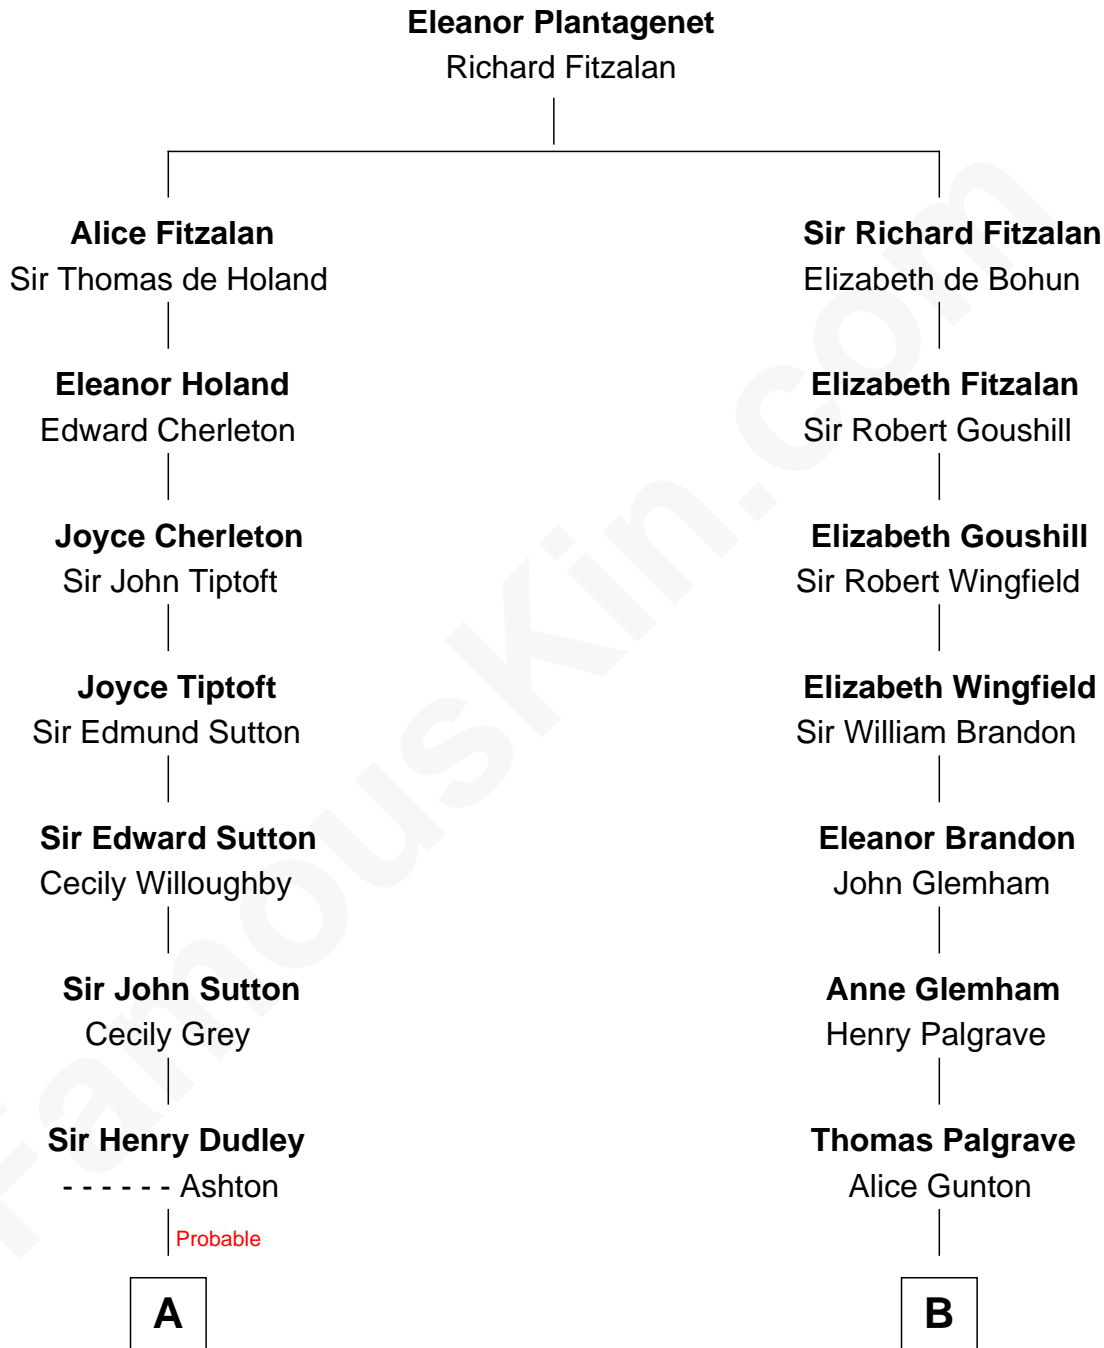

# FamousKin.com Relationship Chart of

**Alan Ladd**  
*Movie Actor*

15th cousin 4 times removed of

**Shubael D. Childs**  
*Founder of S.D. Childs & Company*

**C**

**Oscar F. Ladd**  
Julia Henrietta Meigs

**Alan Harwood Ladd**  
Selina Raleigh

**Alan Ladd**  
*Movie Actor*

FamousKin.com