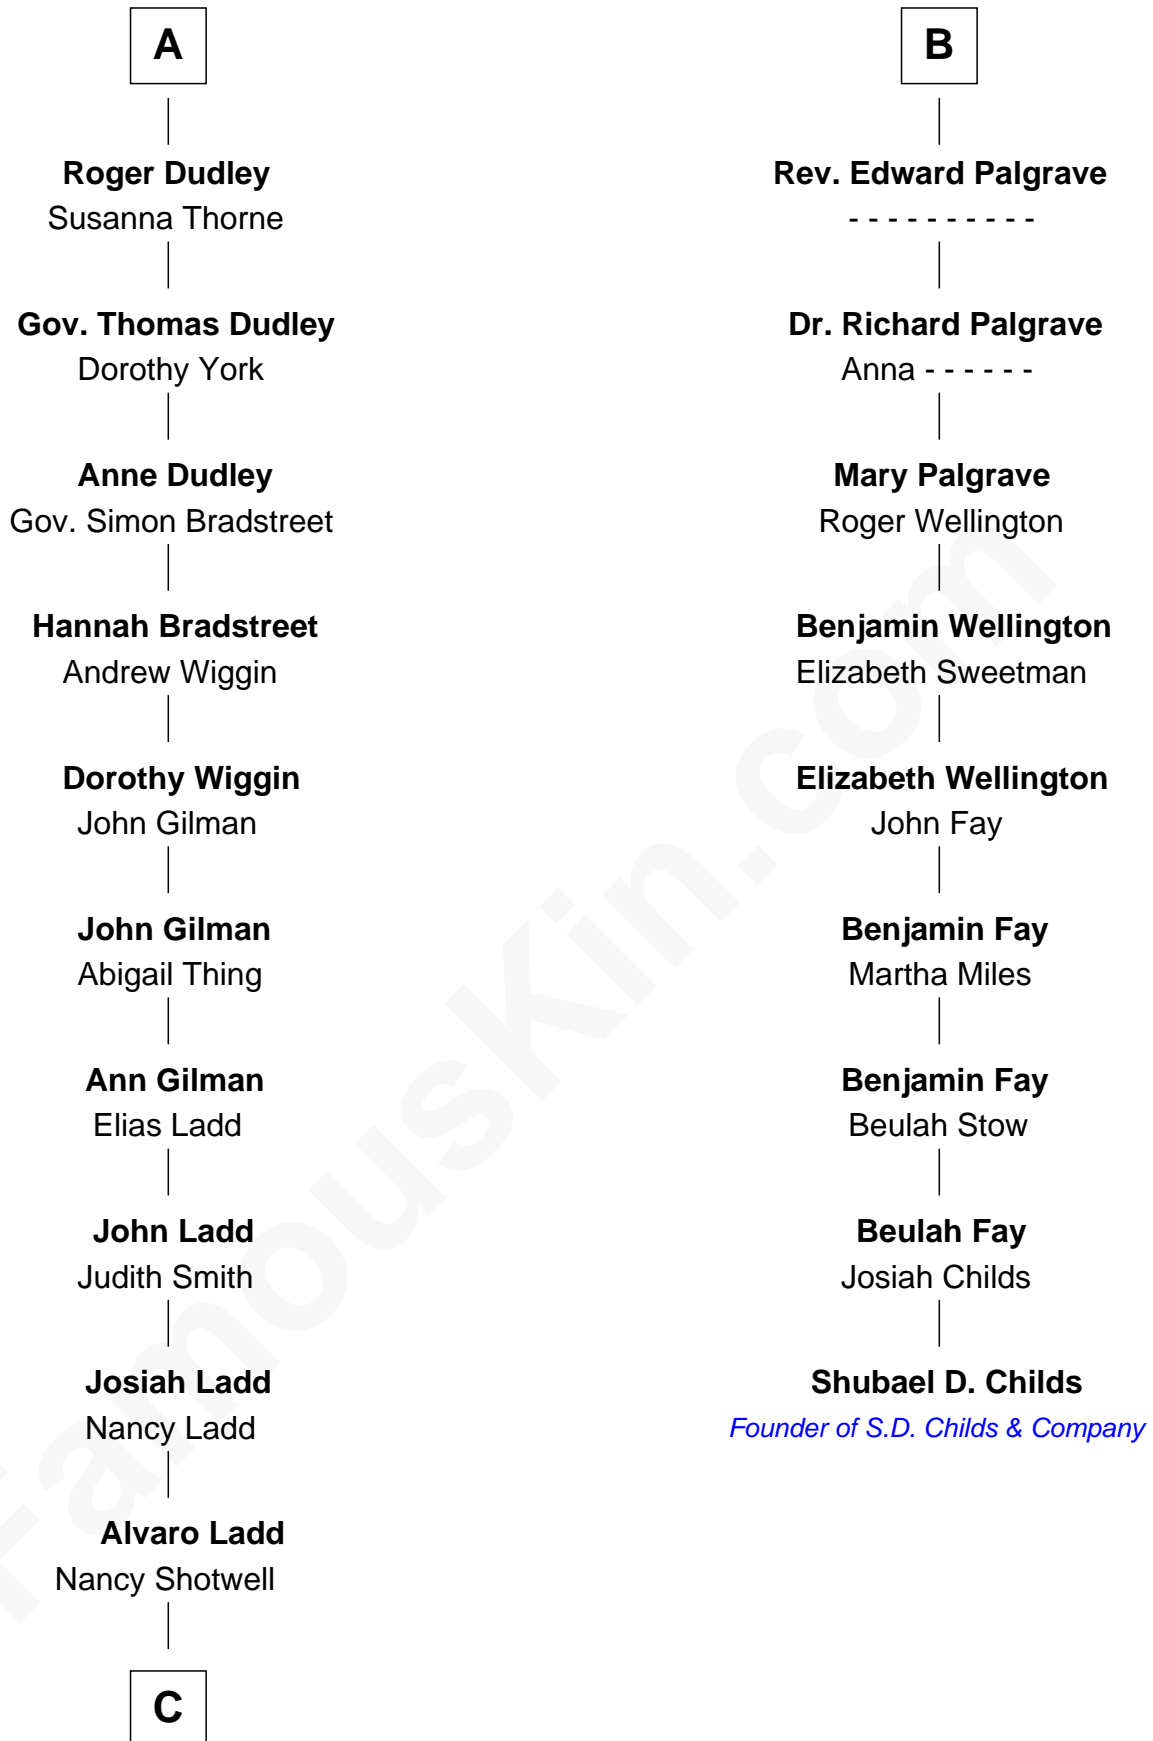

# FamousKin.com Relationship Chart of

**Alan Ladd**  
*Movie Actor*

15th cousin 4 times removed of

**Shubael D. Childs**  
*Founder of S.D. Childs & Company*

**C**

**Oscar F. Ladd**  
Julia Henrietta Meigs

**Alan Harwood Ladd**  
Selina Raleigh

**Alan Ladd**  
*Movie Actor*

FamousKin.com