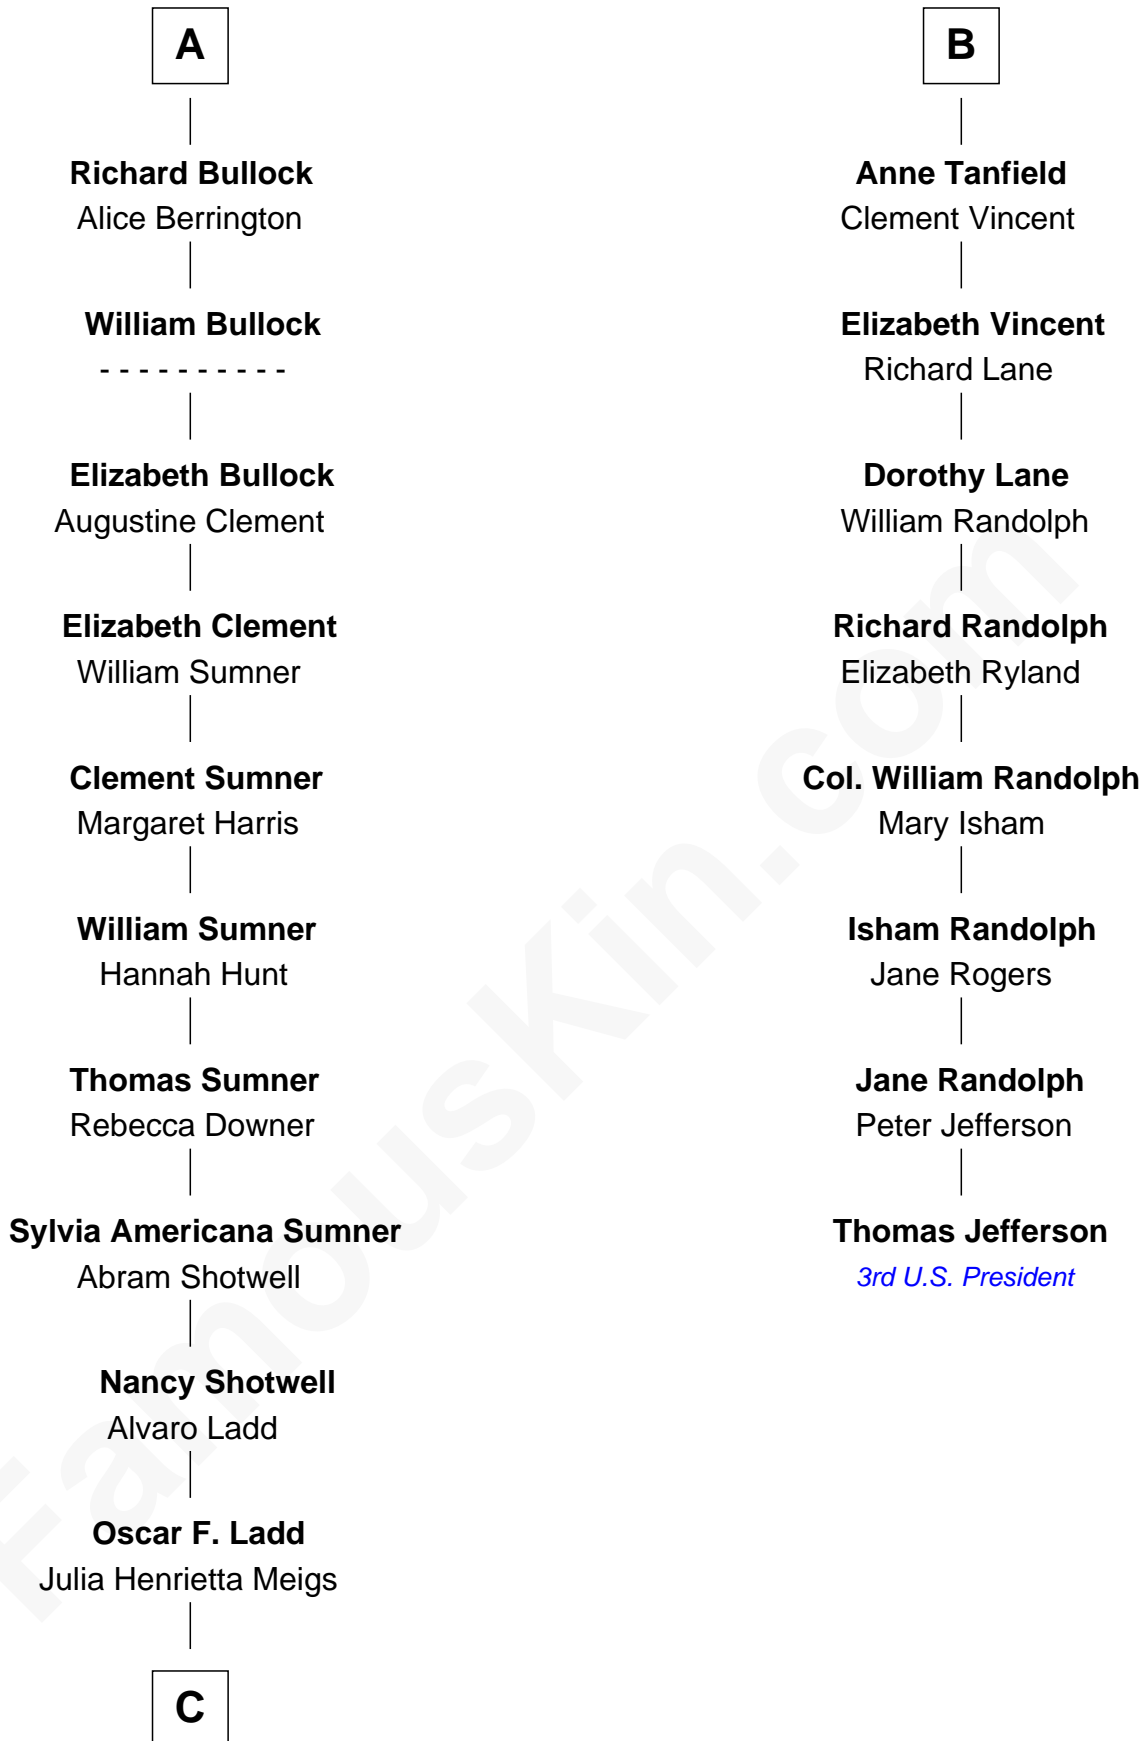

FamousKin.com

Relationship Chart of

Alan Ladd

Movie Actor

14th cousin 4 times removed of

Thomas Jefferson

3rd U.S. President and Signer of the Declaration of Independence

C

—
Alan Harwood Ladd

Selina Raleigh

—
Alan Ladd

Movie Actor

FamousKin.com