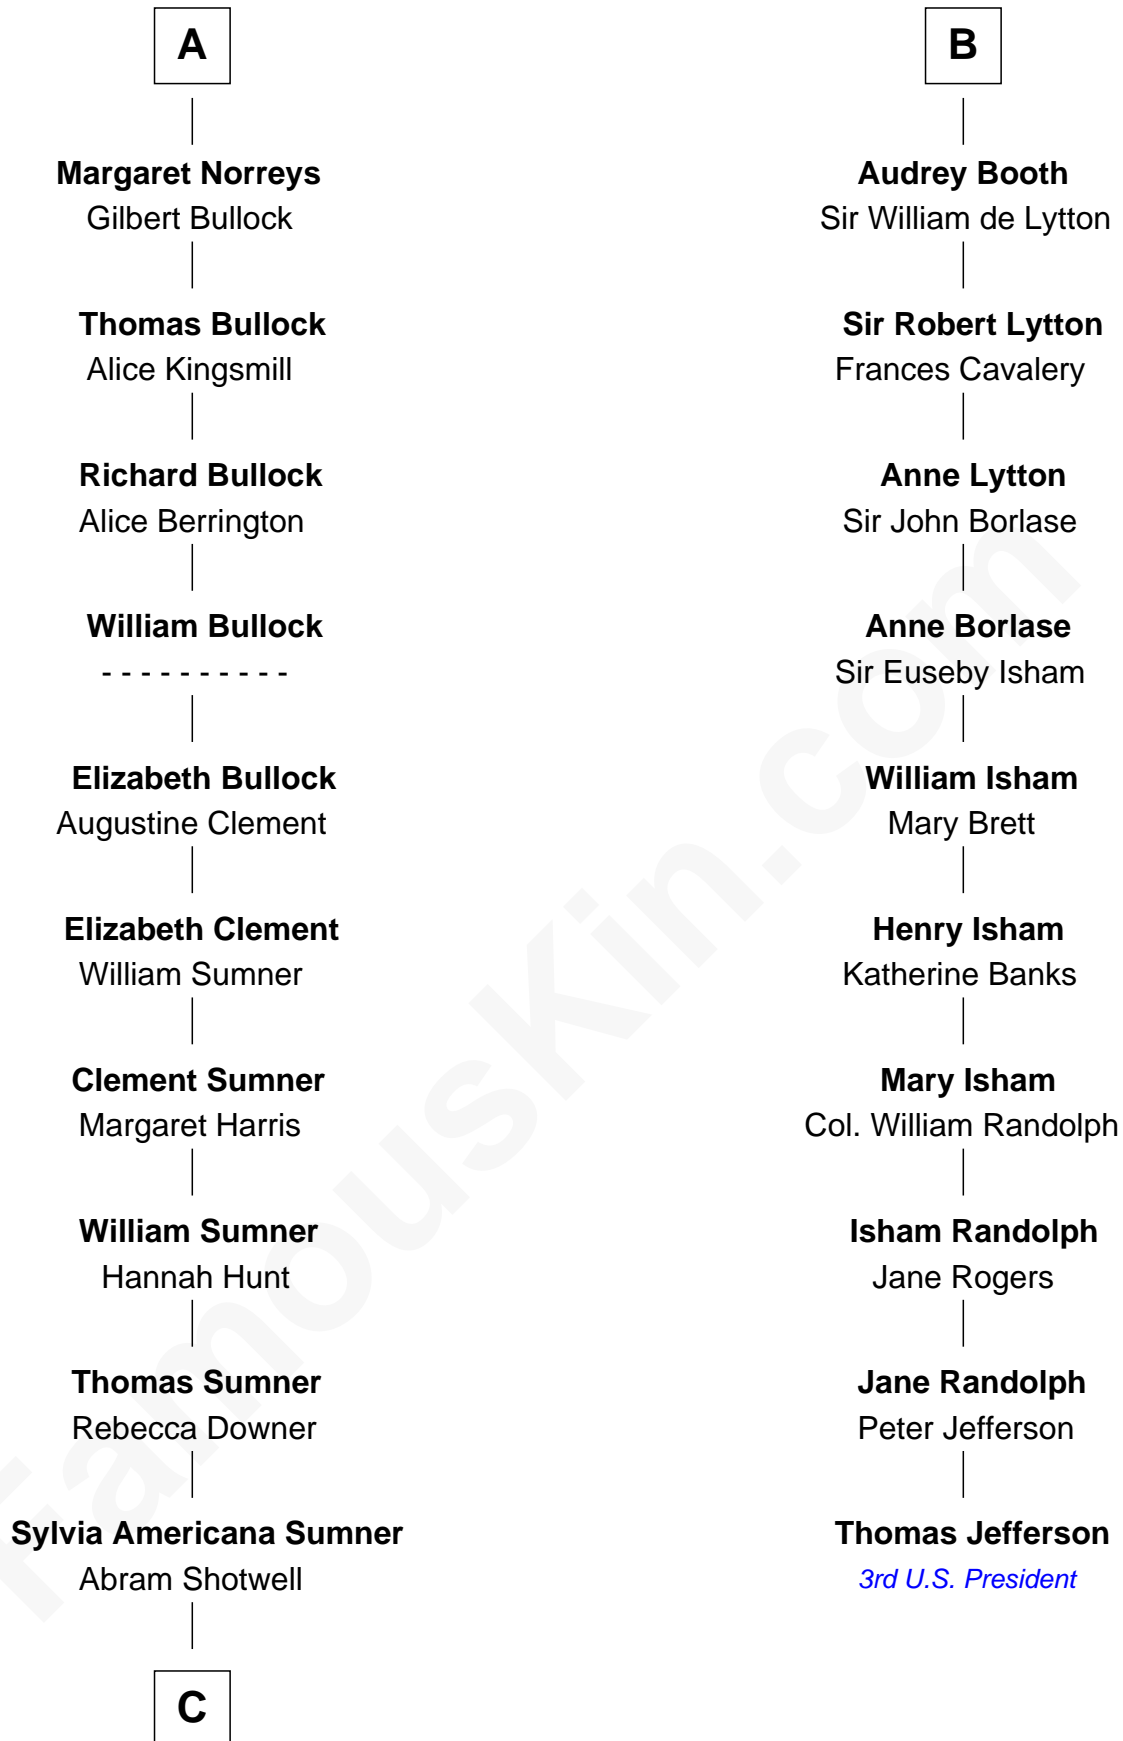

FamousKin.com Relationship Chart of

Alan Ladd
Movie Actor

16th cousin 4 times removed of

Thomas Jefferson

3rd U.S. President and Signer of the Declaration of Independence

Sir Hugh le Despencer
Isabella de Beauchamp

Hugh le Despencer
Eleanor de Clare

Isabel le Despencer
Richard Fitzalan

Sir Edmund Fitzalan
Sibyl de Montagu

Philippe Fitzalan
Sir Richard Sergeaux

Alice Sergeaux
Sir Richard de Vere

Sir John de Vere
Elizabeth Howard

Joan de Vere
Sir William Norreys

A

Sir Philip le Despencer
Margaret de Goushill

Sir Philip le Despencer
Joan de Cobham

Sir Philip le Despencer
Elizabeth - - - - -

Sir Philip le Despencer
Elizabeth de Tibetot

Margery Despencer
Sir Roger Wentworth

Margaret Wentworth
Sir William Hopton

Margaret Hopton
Sir Philip Booth

B

C

—
Nancy Shotwell

Alvaro Ladd

—
Oscar F. Ladd