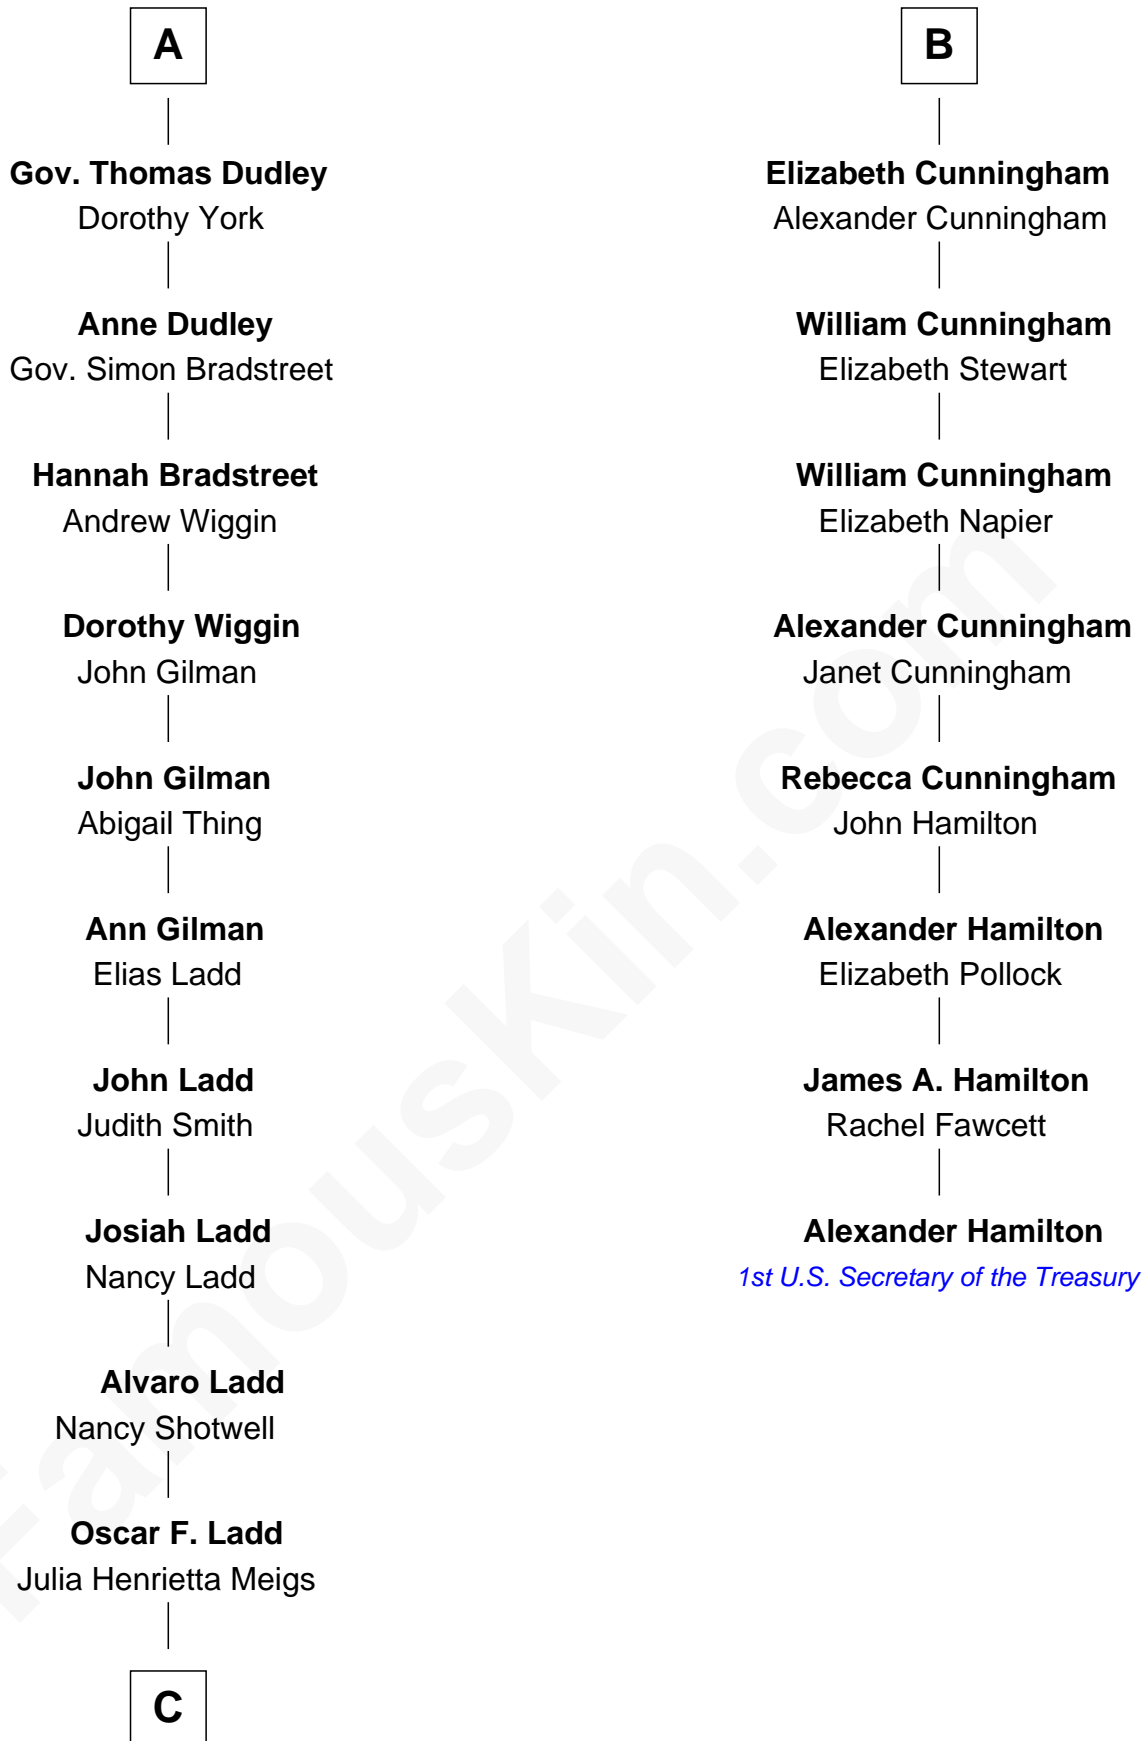

# FamousKin.com Relationship Chart of

**Alan Ladd**  
*Movie Actor*

14th cousin 4 times removed of

**Alexander Hamilton**  
*1st U.S. Secretary of the Treasury*

**John of Gaunt**  
Katherine Roet

**C**

—  
**Alan Harwood Ladd**

Selina Raleigh

—  
**Alan Ladd**

*Movie Actor*

FamousKin.com