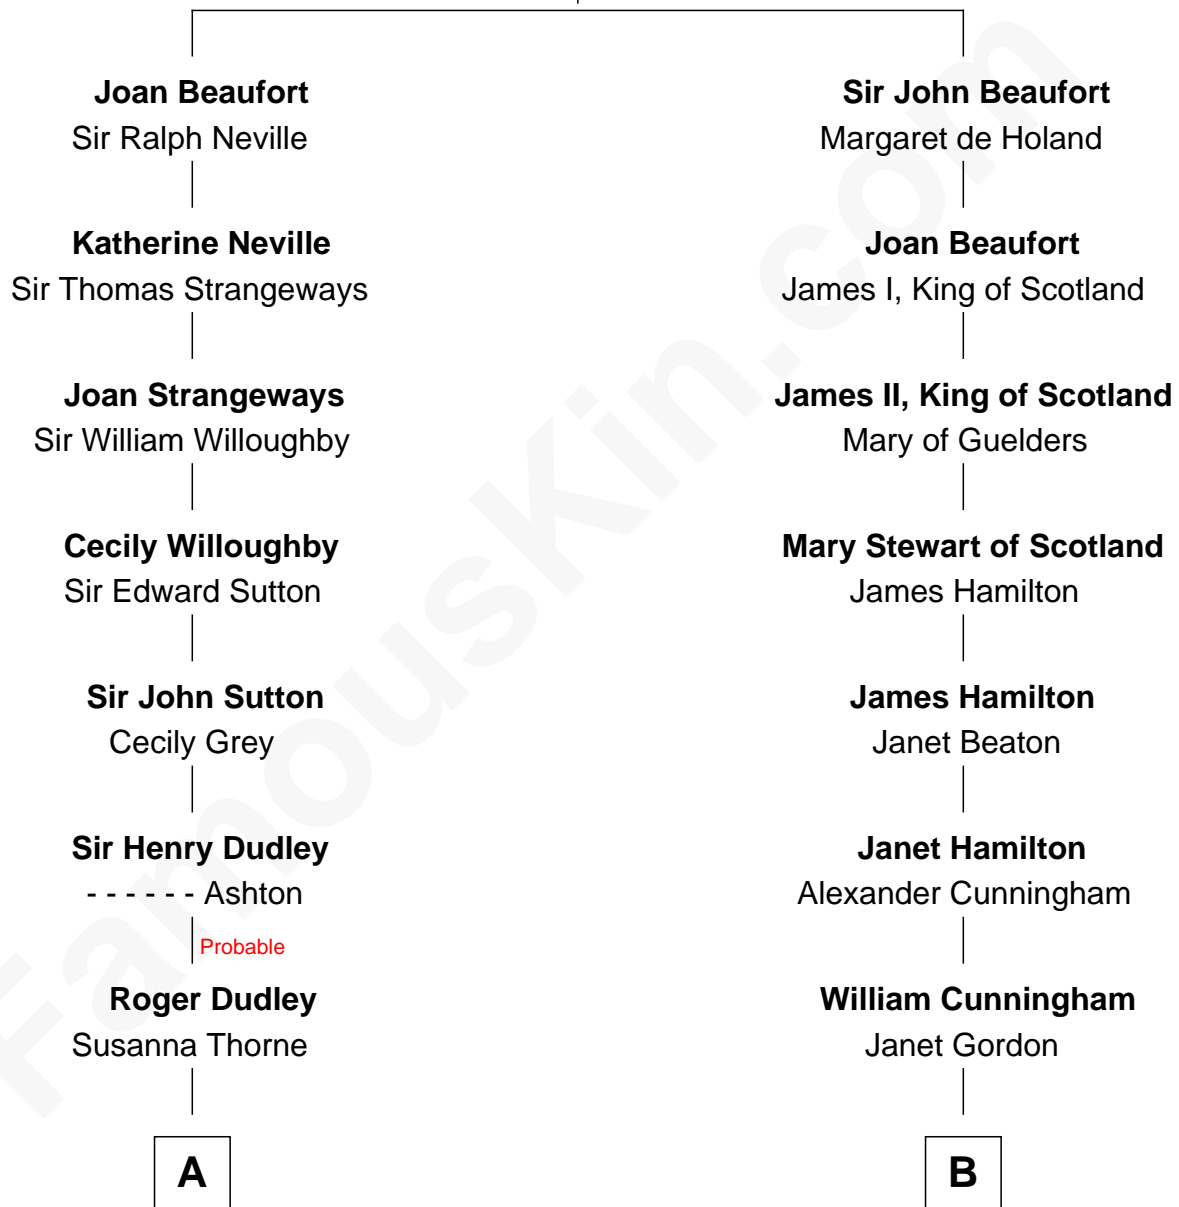

# FamousKin.com Relationship Chart of

**Alan Ladd**  
*Movie Actor*

14th cousin 4 times removed of

**Alexander Hamilton**  
*1st U.S. Secretary of the Treasury*

**John of Gaunt**  
Katherine Roet

**C**

—  
**Alan Harwood Ladd**

Selina Raleigh

—  
**Alan Ladd**

*Movie Actor*

FamousKin.com