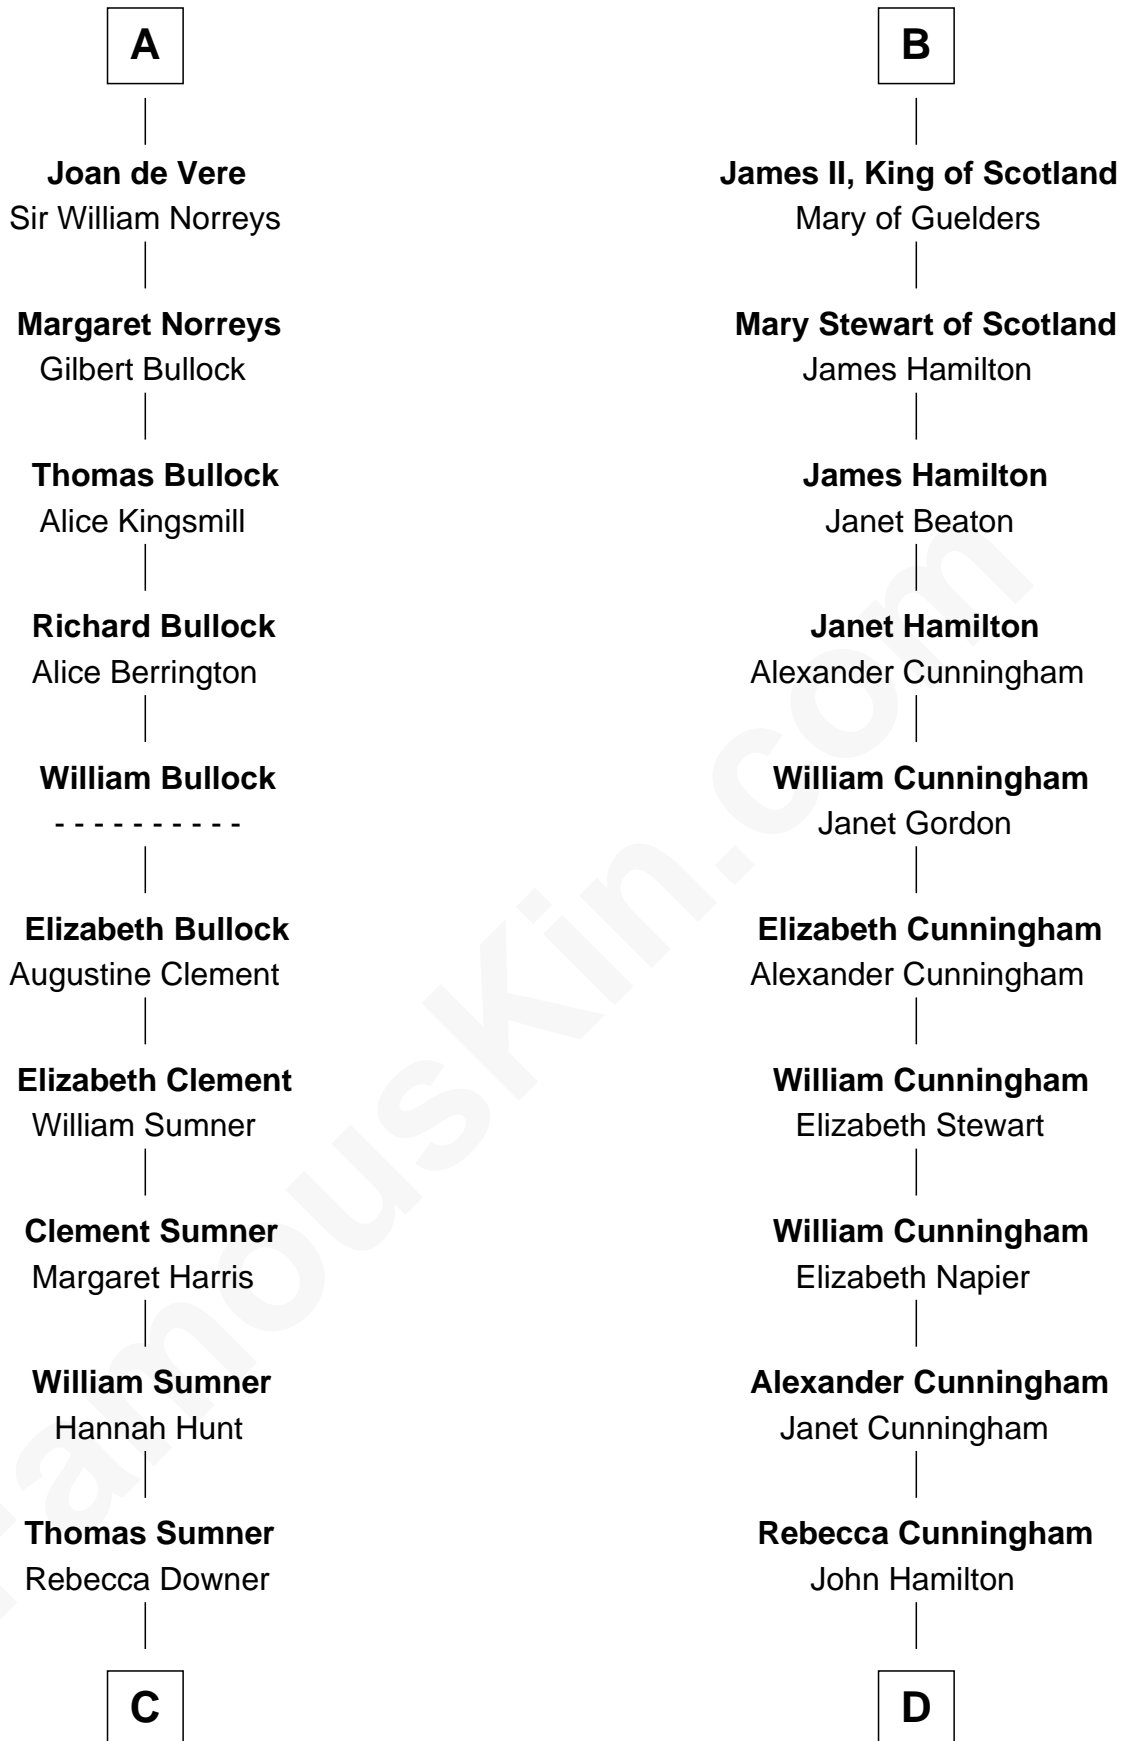

FamousKin.com Relationship Chart of

Alan Ladd
Movie Actor

19th cousin 2 times removed of

Alexander Hamilton
1st U.S. Secretary of the Treasury

C

Sylvia Americana Sumner

Abram Shotwell

Nancy Shotwell

Alvaro Ladd

Oscar F. Ladd

Julia Henrietta Meigs

Alan Harwood Ladd

Selina Raleigh

Alan Ladd

Movie Actor

D

Alexander Hamilton

Elizabeth Pollock

James A. Hamilton

Rachel Fawcett

Alexander Hamilton

1st U.S. Secretary of the Treasury