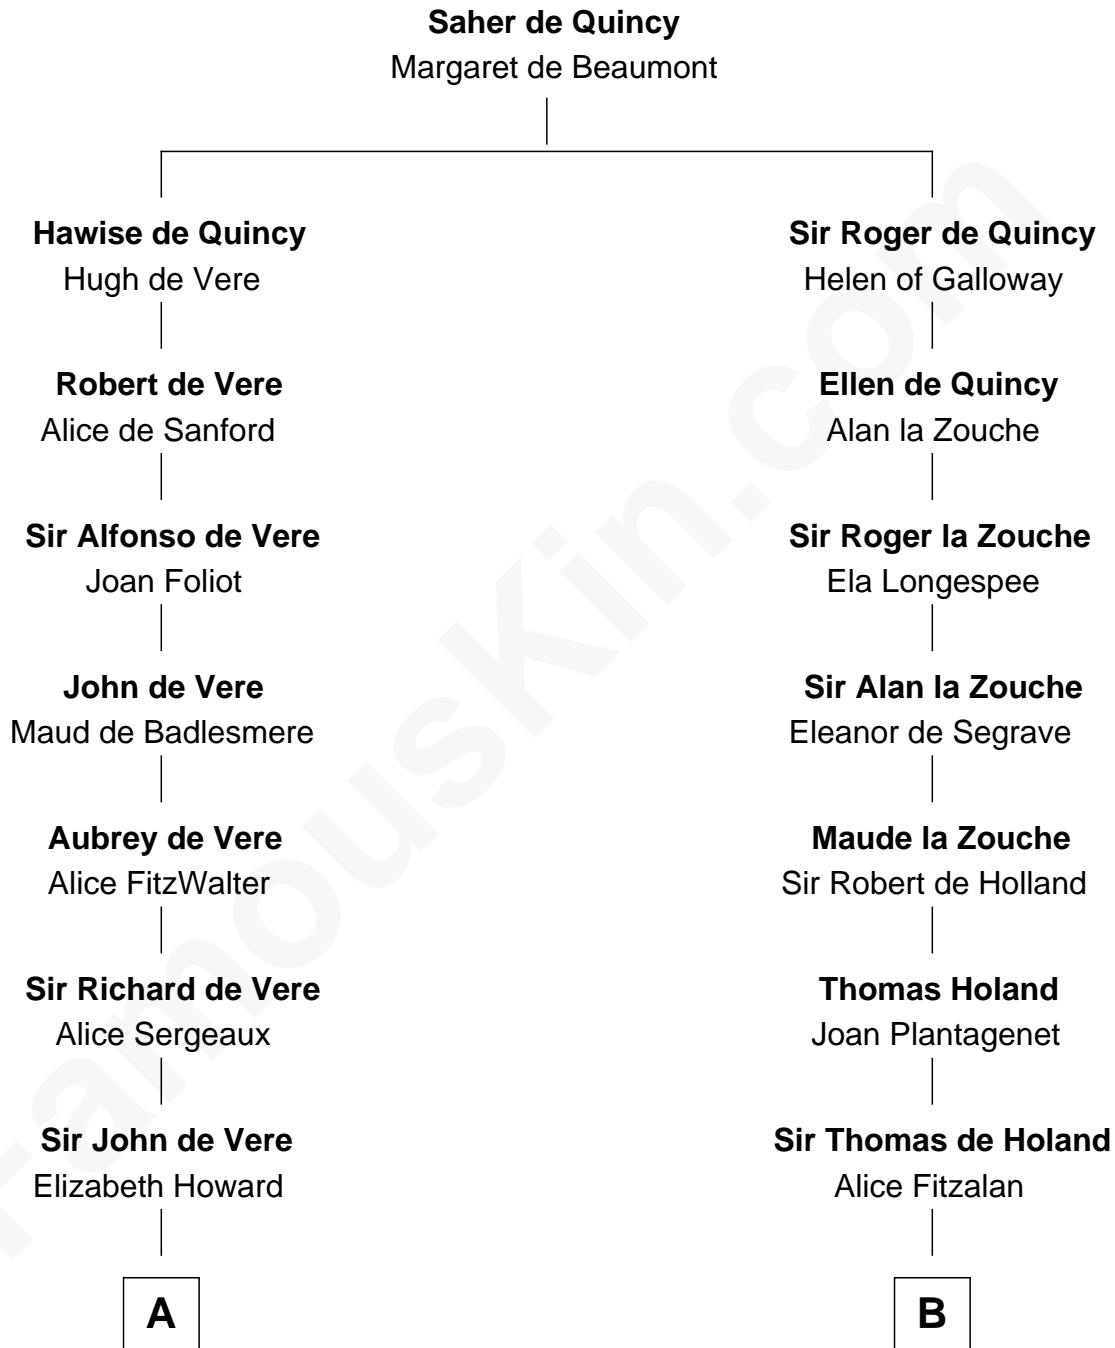

# FamousKin.com Relationship Chart of

**Alan Ladd**

*Movie Actor*

21st cousin of

**Alexander Hamilton**

*1st U.S. Secretary of the Treasury*

**C**

**Sylvia Americana Sumner**

Abram Shotwell

**Nancy Shotwell**

Alvaro Ladd

**Oscar F. Ladd**

Julia Henrietta Meigs

**Alan Harwood Ladd**

Selina Raleigh

**Alan Ladd**