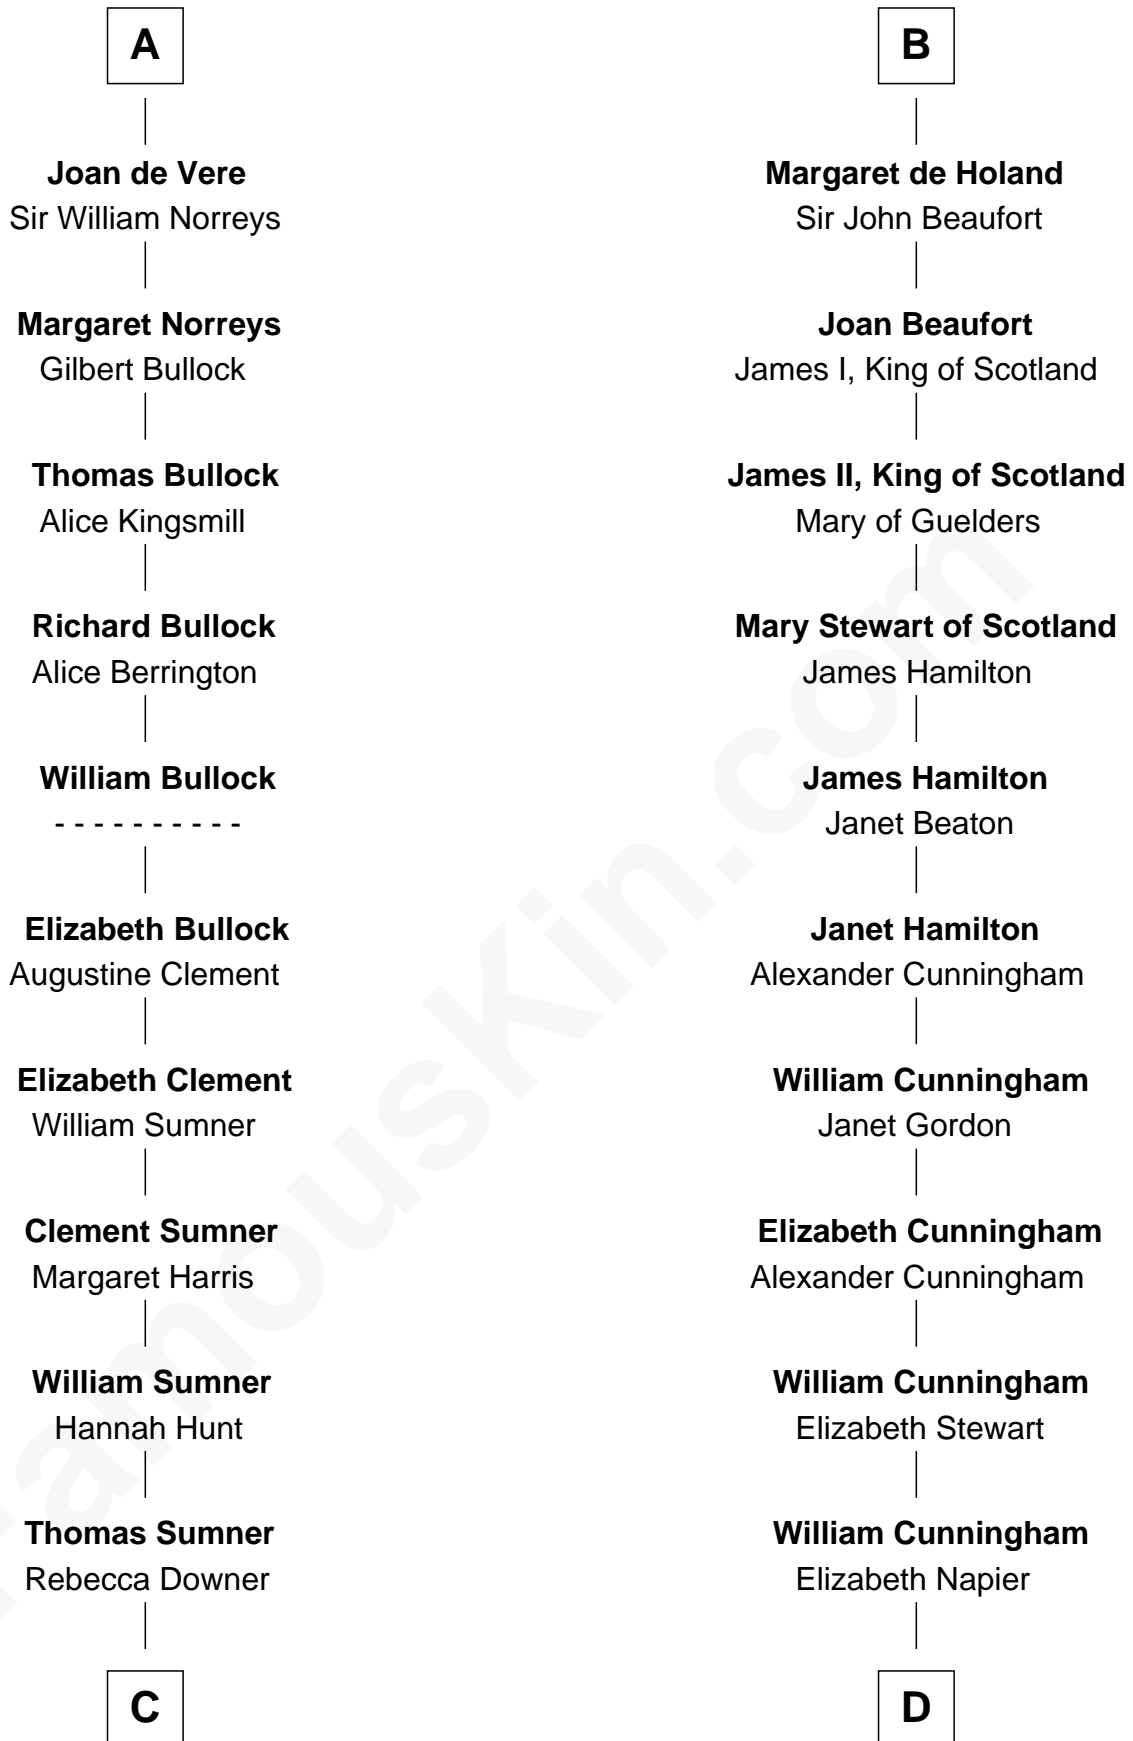

# FamousKin.com Relationship Chart of

**Alan Ladd**

*Movie Actor*

21st cousin of

**Alexander Hamilton**

*1st U.S. Secretary of the Treasury*

**C**

**Sylvia Americana Sumner**

Abram Shotwell

**Nancy Shotwell**

Alvaro Ladd

**Oscar F. Ladd**

Julia Henrietta Meigs

**Alan Harwood Ladd**

Selina Raleigh

**Alan Ladd**