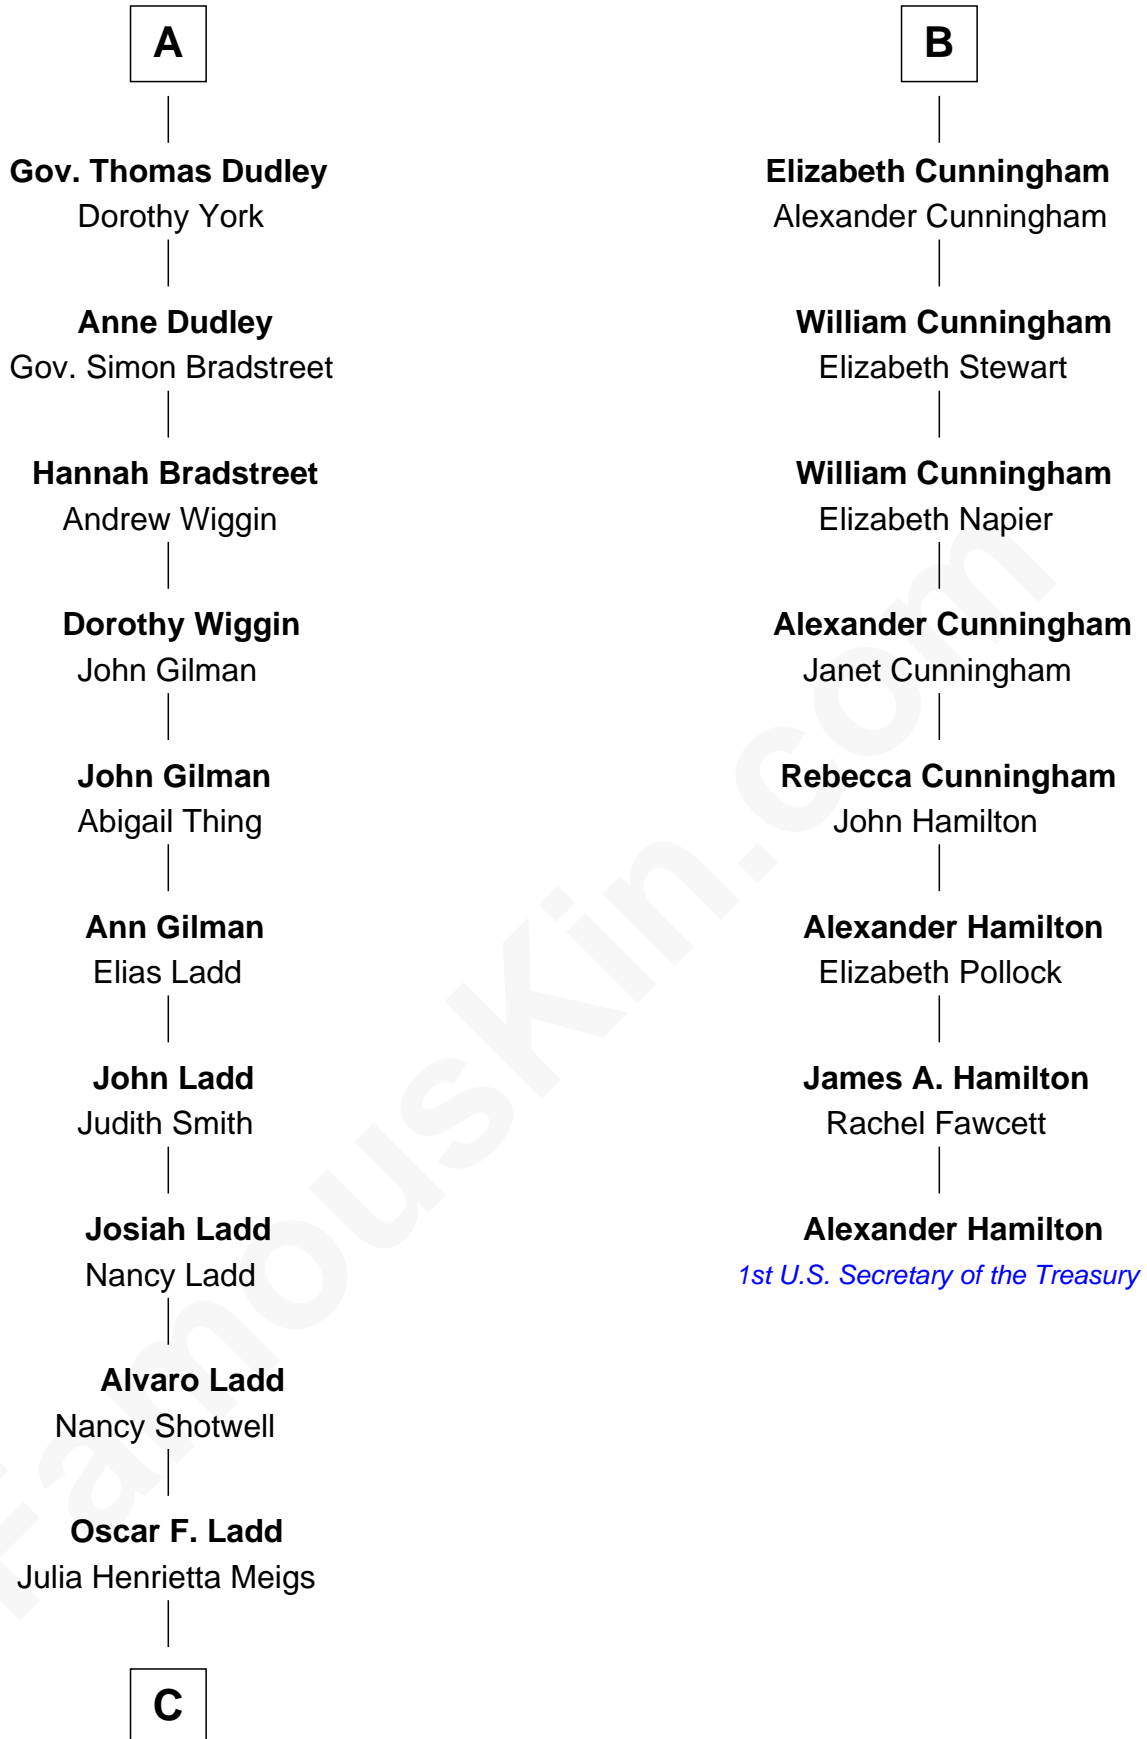

FamousKin.com Relationship Chart of

Alan Ladd
Movie Actor

14th cousin 4 times removed of

Alexander Hamilton
1st U.S. Secretary of the Treasury

Sir Thomas de Holand
Alice Fitzalan

C

—
Alan Harwood Ladd

Selina Raleigh

—
Alan Ladd

Movie Actor

FamousKin.com