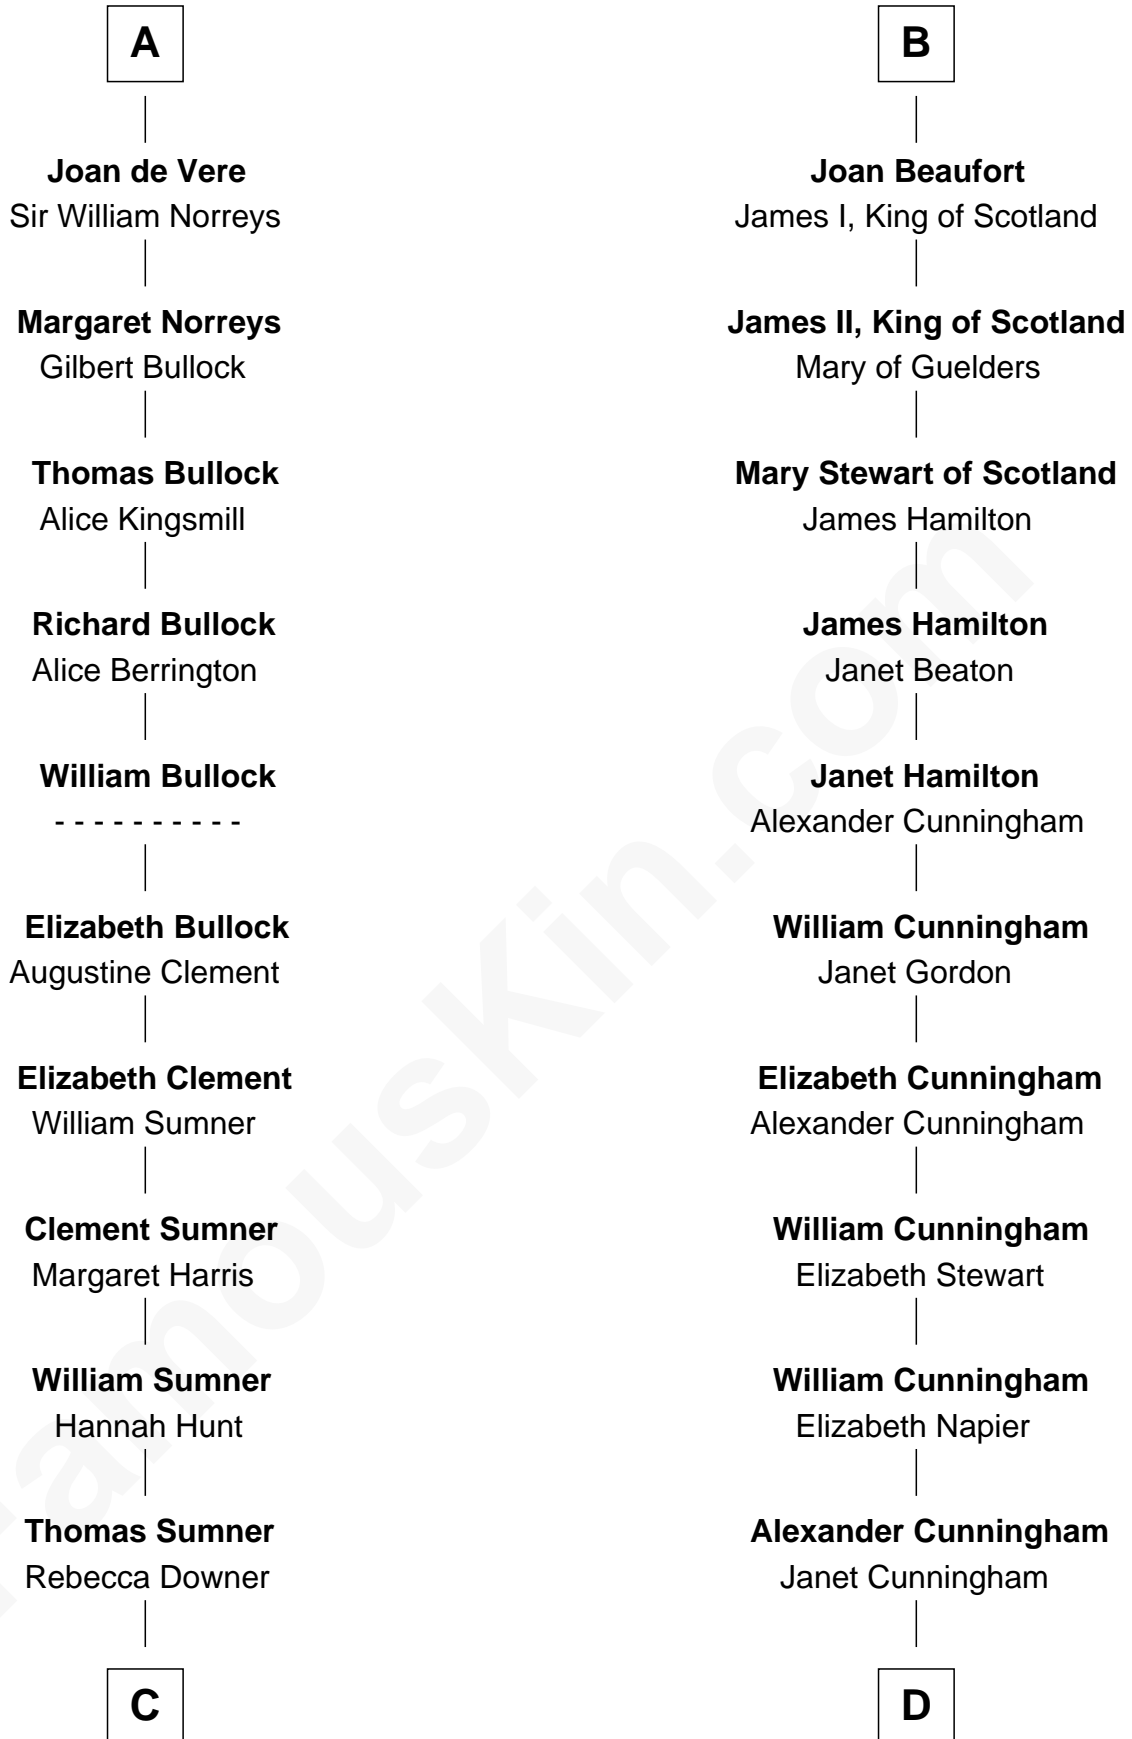

FamousKin.com Relationship Chart of

Alan Ladd
Movie Actor

20th cousin 1 time removed of

Alexander Hamilton
1st U.S. Secretary of the Treasury

Sir William Longespee
Ela of Salisbury

Ida Longespee
Sir Walter FitzRobert

Sir Robert FitzWalter
Eleanor de Ferrers

Sir Robert FitzWalter
Joan de Multon

Sir John FitzWalter
Eleanor de Percy

Alice FitzWalter
Aubrey de Vere

Sir Richard de Vere
Alice Sergeaux

Sir John de Vere
Elizabeth Howard

A

Stephen Longespee
Emmeline de Ridelisford

Ela Longespee
Sir Roger la Zouche

Sir Alan la Zouche
Eleanor de Segrave

Maude la Zouche
Sir Robert de Holland

Thomas Holand
Joan Plantagenet

Sir Thomas de Holand
Alice Fitzalan

Margaret de Holand
Sir John Beaufort

B

C

Sylvia Americana Sumner

Abram Shotwell

Nancy Shotwell

Alvaro Ladd

Oscar F. Ladd