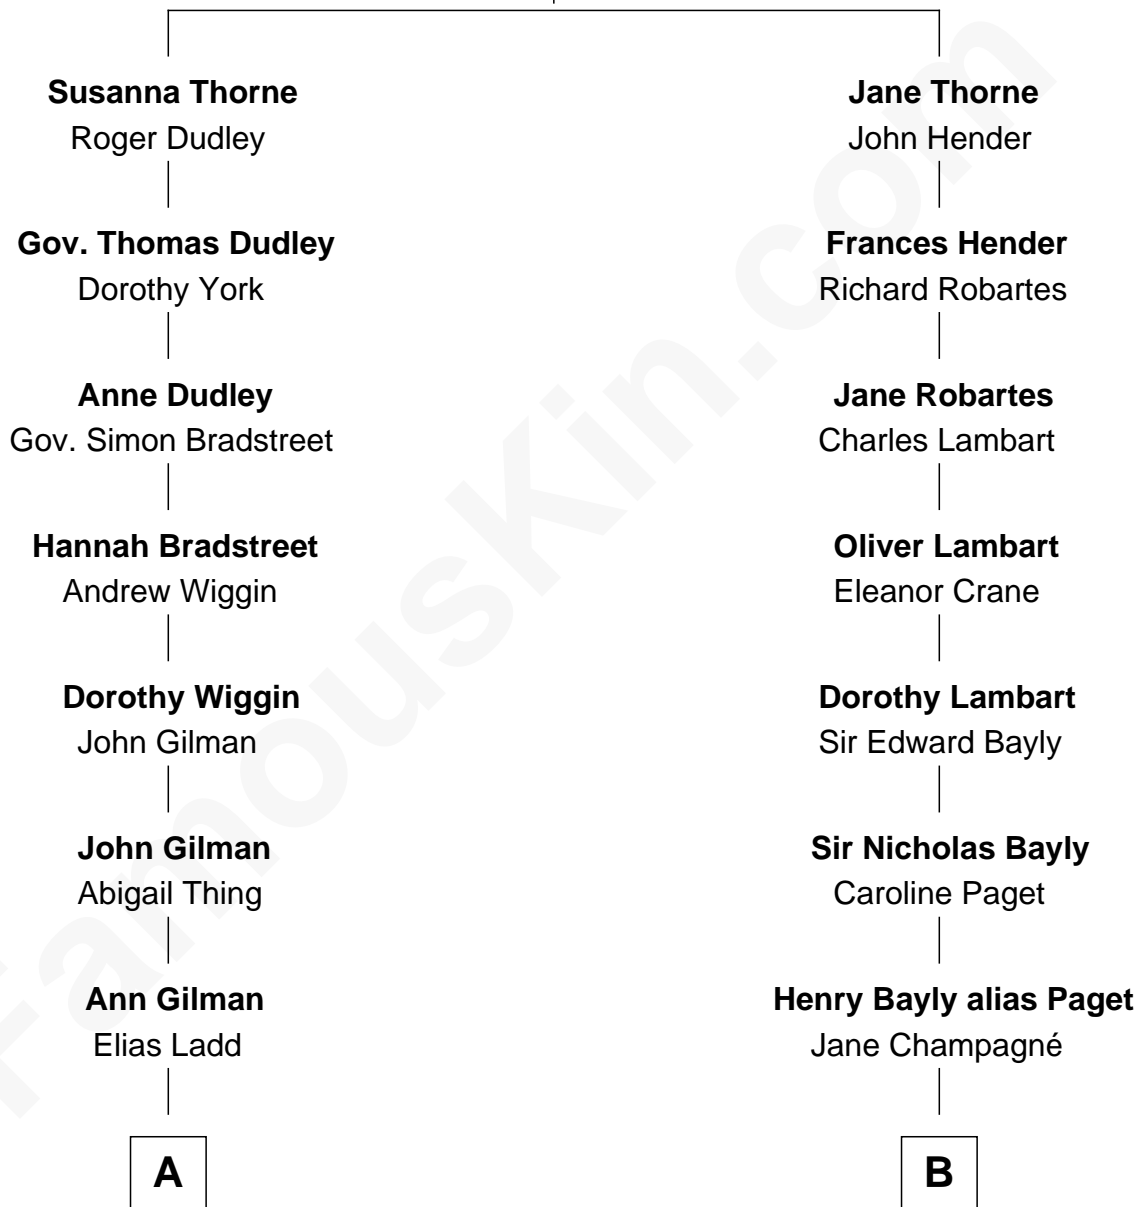

FamousKin.com Relationship Chart of

Alan Ladd
Movie Actor

12th cousin 1 time removed of

Princess Diana
Princess of Wales

Thomas Thorne
Mary Purefoy

A

John Ladd
Judith Smith

Josiah Ladd
Nancy Ladd

Alvaro Ladd
Nancy Shotwell

Oscar F. Ladd
Julia Henrietta Meigs

Alan Harwood Ladd
Selina Raleigh

Alan Ladd
Movie Actor

B

Henry William Paget
Lady Caroline Elizabeth Villiers

Lady Caroline Paget
Charles Gordon-Lennox