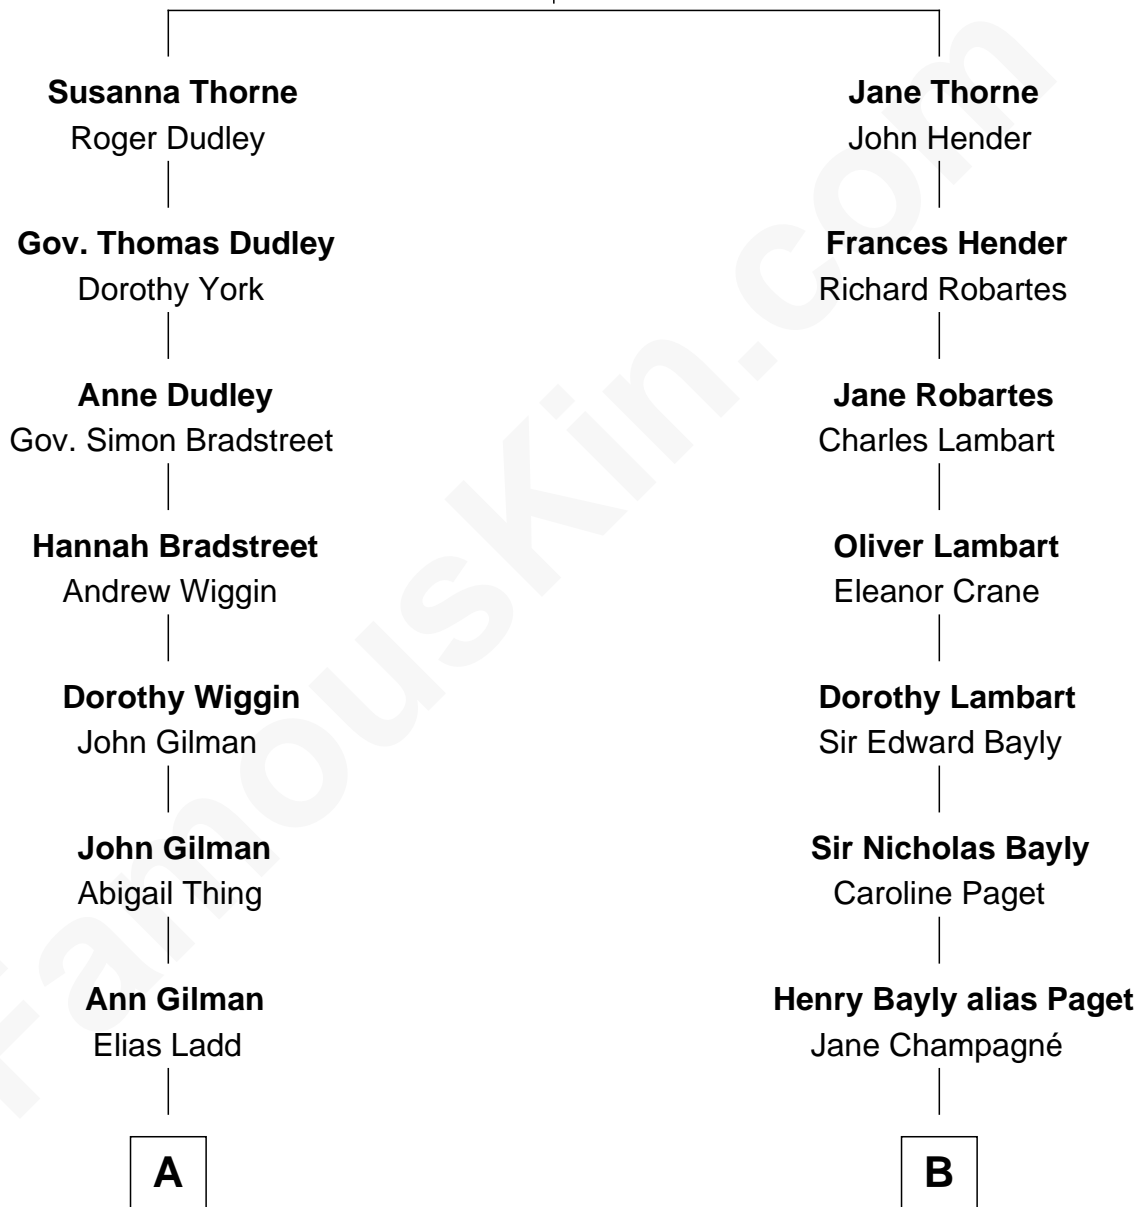

FamousKin.com Relationship Chart of

Alan Ladd
Movie Actor

12th cousin 2 times removed of

Prince William
Prince of Wales

Thomas Thorne
Mary Purefoy

A

John Ladd
Judith Smith

Josiah Ladd
Nancy Ladd

Alvaro Ladd
Nancy Shotwell

Oscar F. Ladd
Julia Henrietta Meigs

Alan Harwood Ladd
Selina Raleigh

Alan Ladd
Movie Actor

B

Henry William Paget
Lady Caroline Elizabeth Villiers

Lady Caroline Paget
Charles Gordon-Lennox