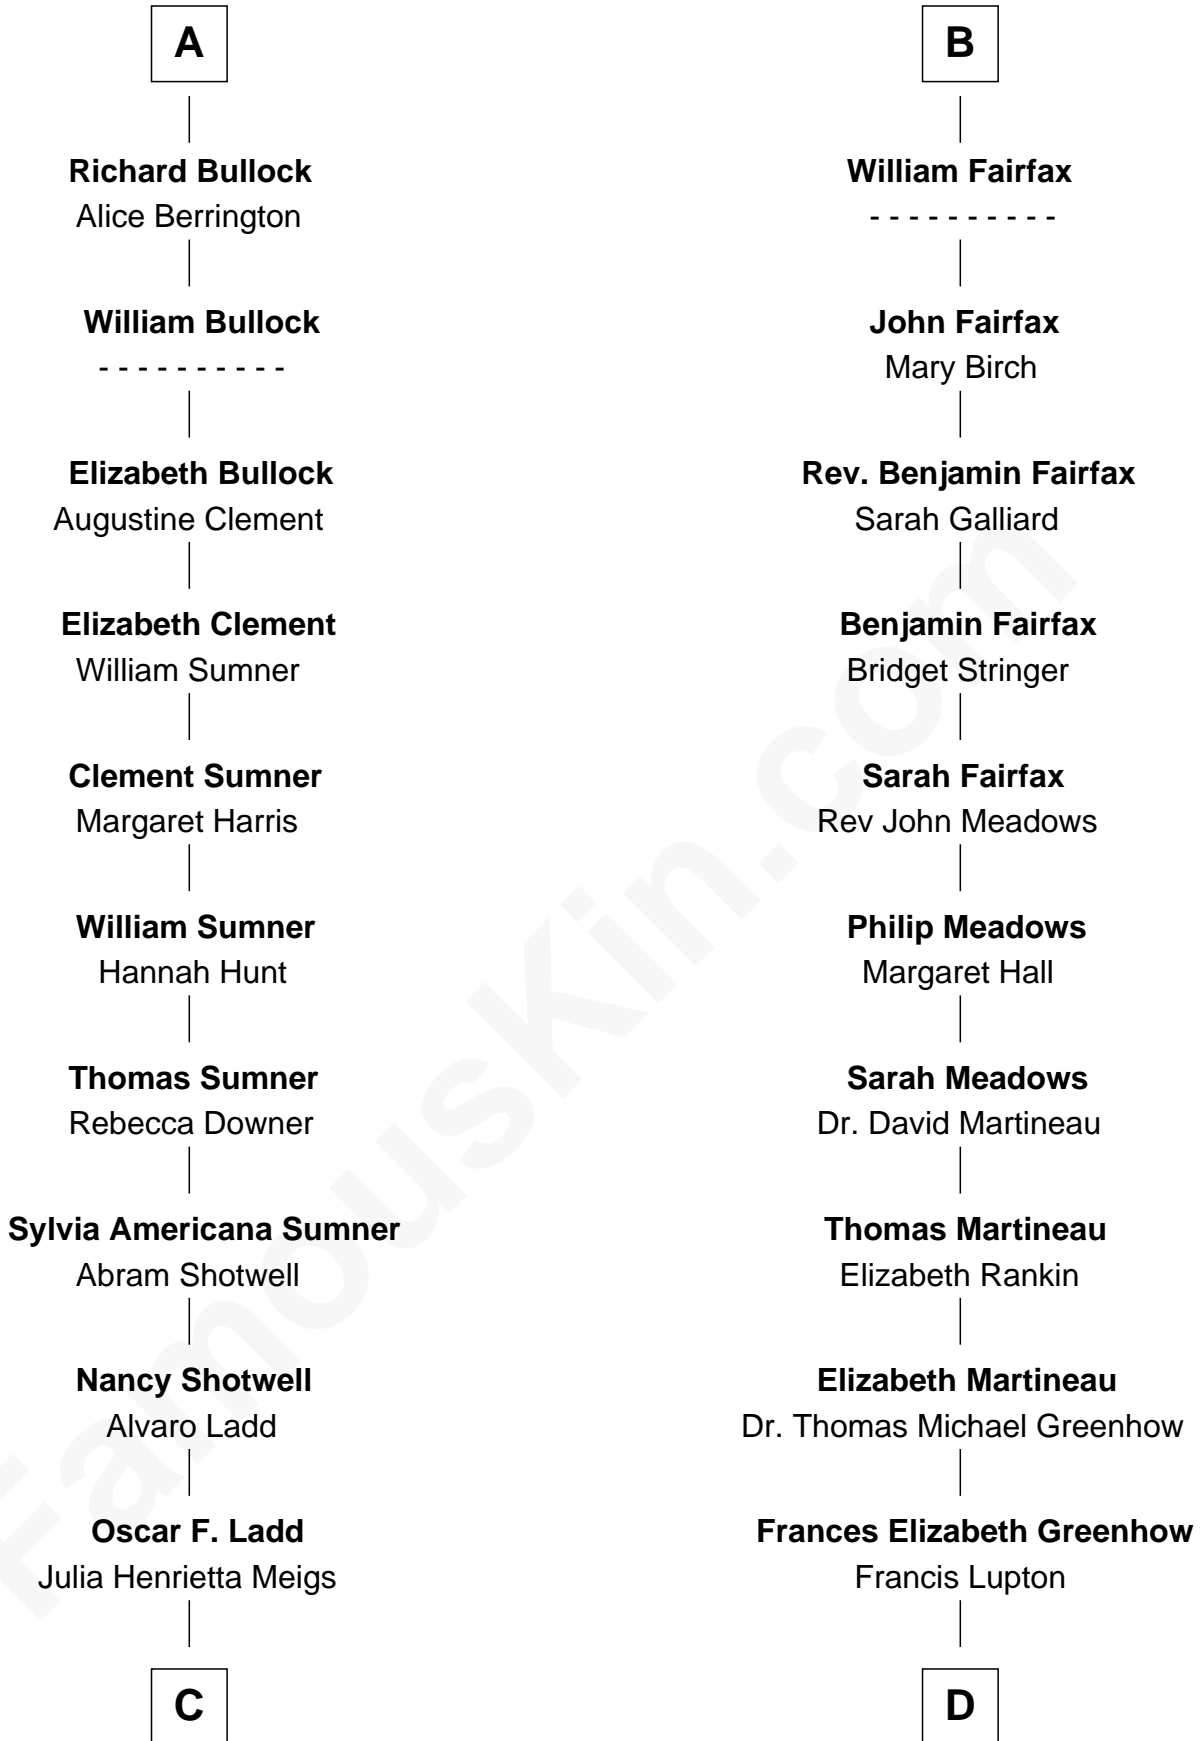

# FamousKin.com Relationship Chart of

**Alan Ladd**  
*Movie Actor*

18th cousin 3 times removed of

**Catherine Middleton**  
*Princess of Wales*

**William de Montagu**  
Katherine de Grandison

**Sibyl de Montagu**  
Sir Edmund Fitzalan

**Philippe Fitzalan**  
Sir Richard Sergeaux

**Alice Sergeaux**  
Sir Richard de Vere

**Sir John de Vere**  
Elizabeth Howard

**Joan de Vere**  
Sir William Norreys

**Margaret Norreys**  
Gilbert Bullock

**Thomas Bullock**  
Alice Kingsmill

**A**

**Philippa de Montagu**  
Sir Roger de Mortimer

**Edmund Mortimer**  
Philippa Plantagenet

**Elizabeth Mortimer**  
Sir Henry Percy

**Sir Henry Percy**  
Eleanor Neville

**Sir Henry Percy**  
Eleanor Poynings

**Margaret Percy**  
Sir William Gascoigne

**Agnes Gascoigne**  
Sir Thomas Fairfax

**B**

**C**

**Alan Harwood Ladd**

Selina Raleigh

**Alan Ladd**

*Movie Actor*