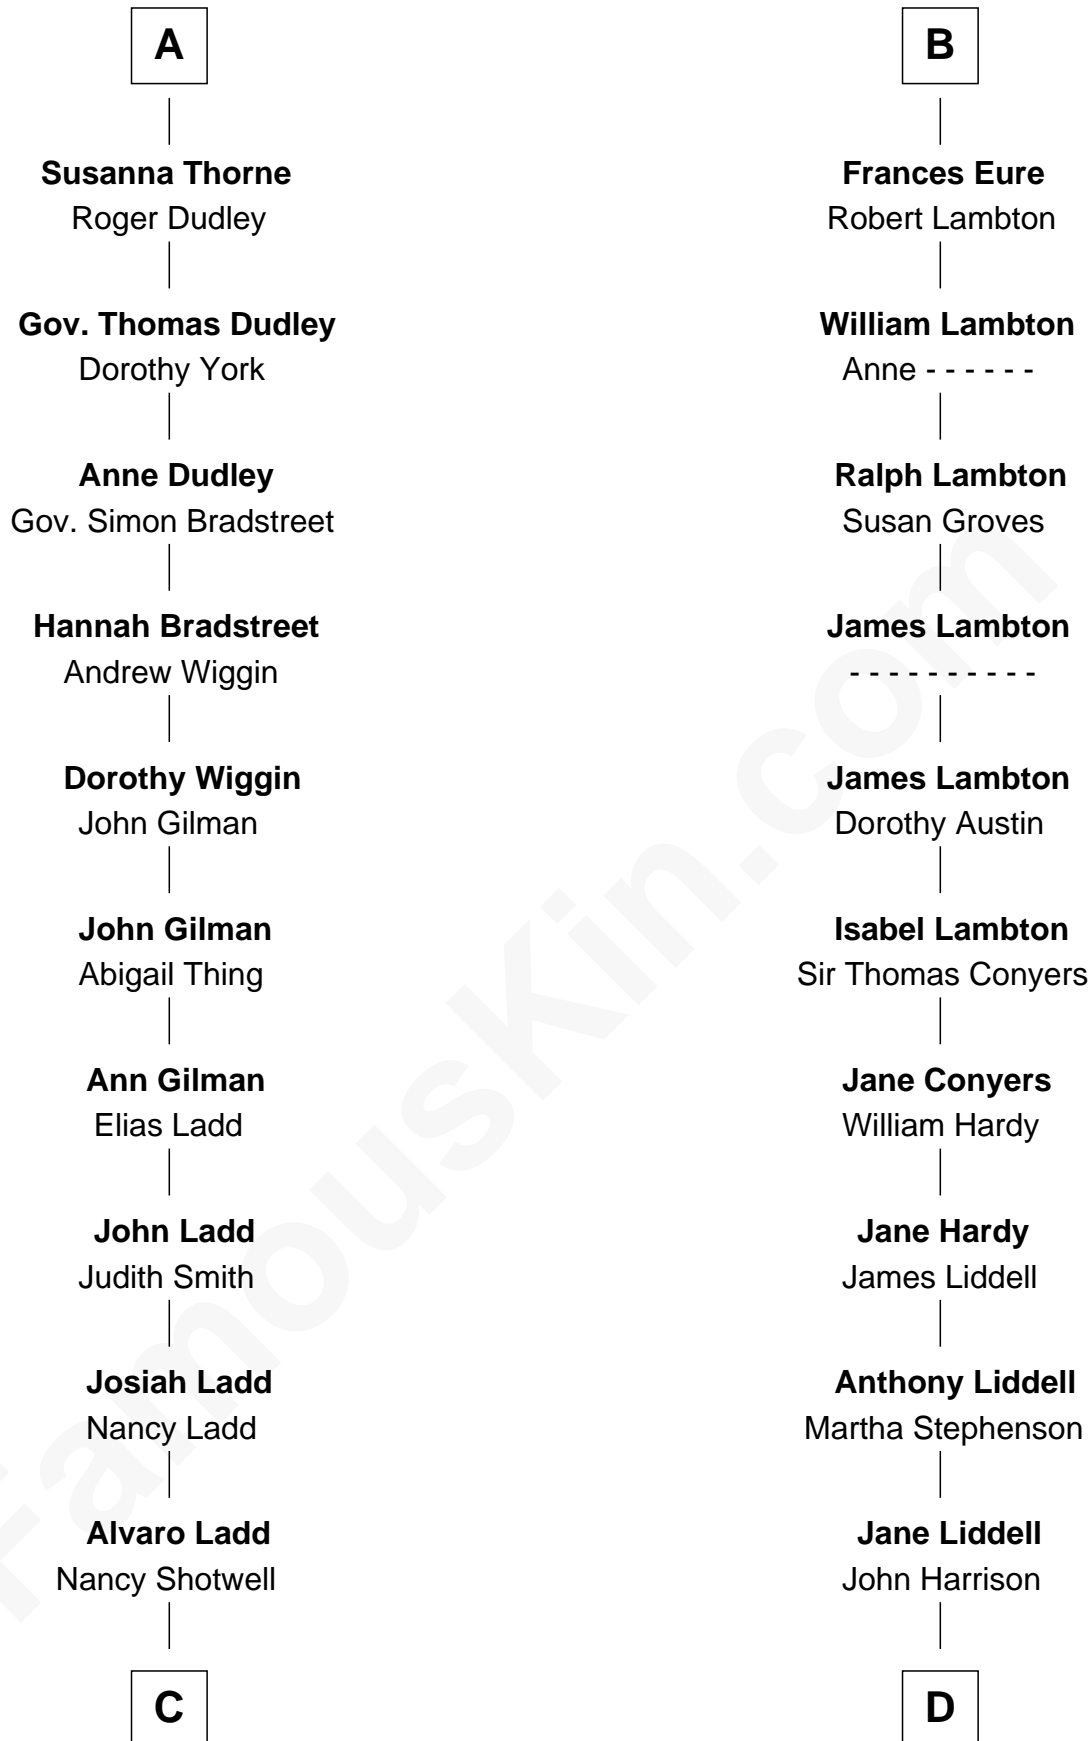

FamousKin.com Relationship Chart of

Alan Ladd
Movie Actor

19th cousin 2 times removed of

Catherine Middleton
Princess of Wales

Sir John Grey
Avice Marmion

Maud Grey
Sir Thomas Harcourt

Sir Thomas Harcourt
Jane Fraunceys

Sir Richard Harcourt
Edith St. Clair

Alice Harcourt
William Bessiles

Elizabeth Bessiles
Richard Fettiplace

Anne Fettiplace
Edward Purefoy

Mary Purefoy
Thomas Thorne

A

Sir Robert Grey
Lora de St. Quintin

Elizabeth Grey
Henry FitzHugh

Sir William FitzHugh
Margery Willoughby

Maud FitzHugh
Sir William Bowes

Sir Ralph Bowes
Margery Conyers

Sir Ralph Bowes
Elizabeth Clifford

Margery Bowes
Sir Ralph Eure

B

C

Oscar F. Ladd
Julia Henrietta Meigs