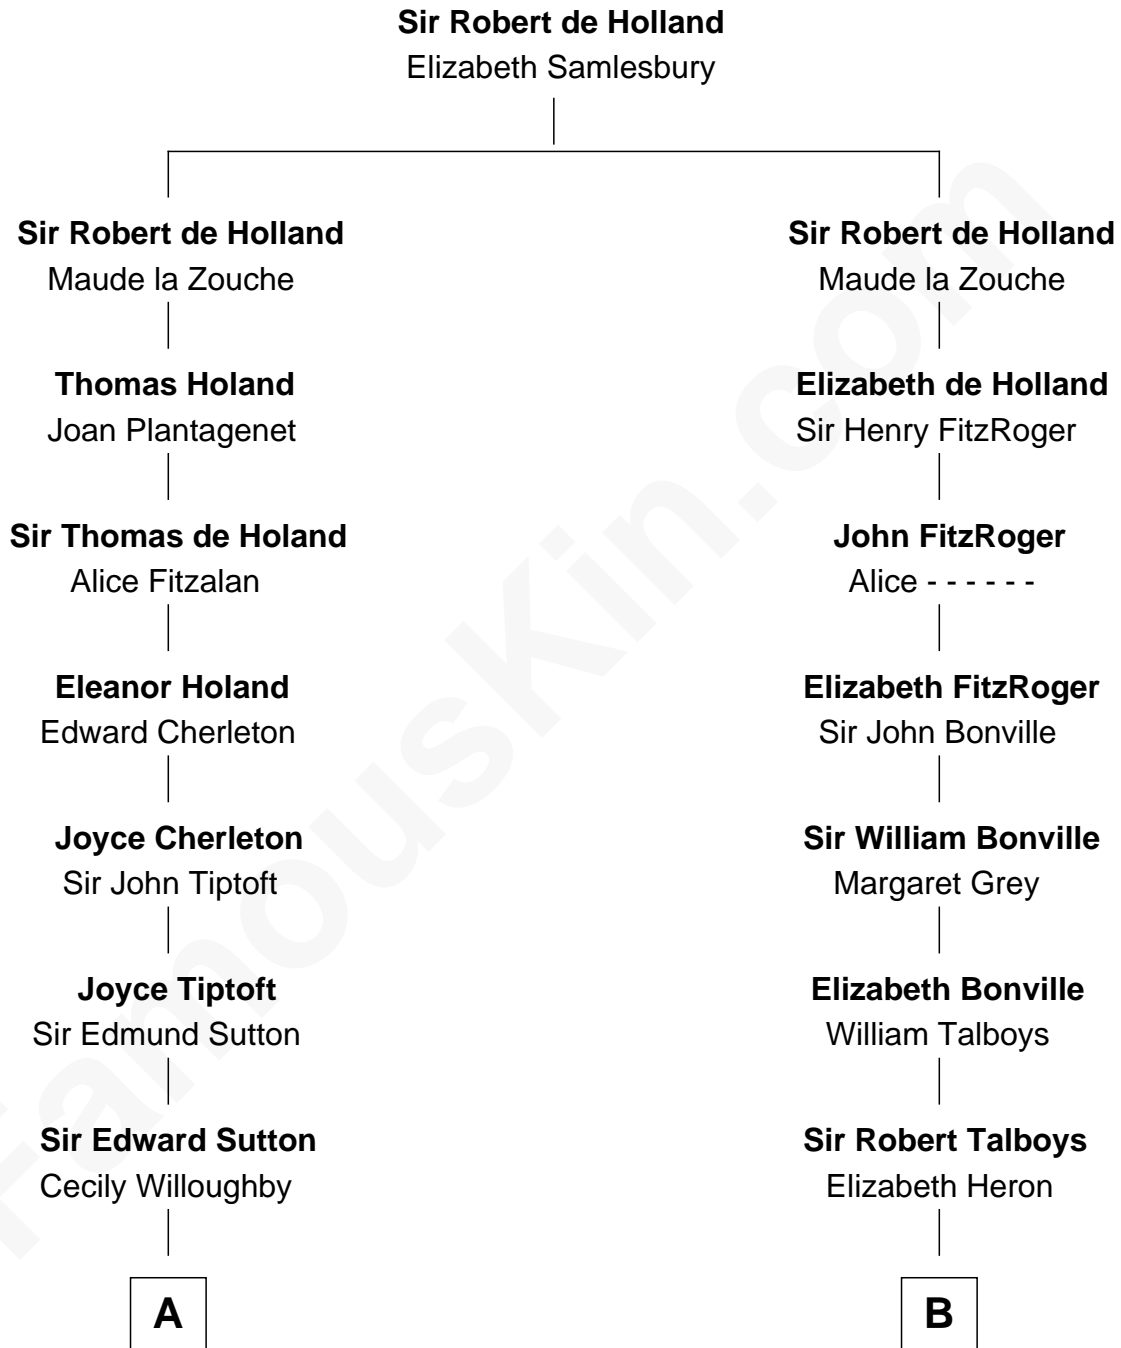

FamousKin.com Relationship Chart of

Alan Ladd
Movie Actor

18th cousin 3 times removed of

William Rufus Day
36th U.S. Secretary of State

C

Josiah Ladd

Nancy Ladd

Alvaro Ladd