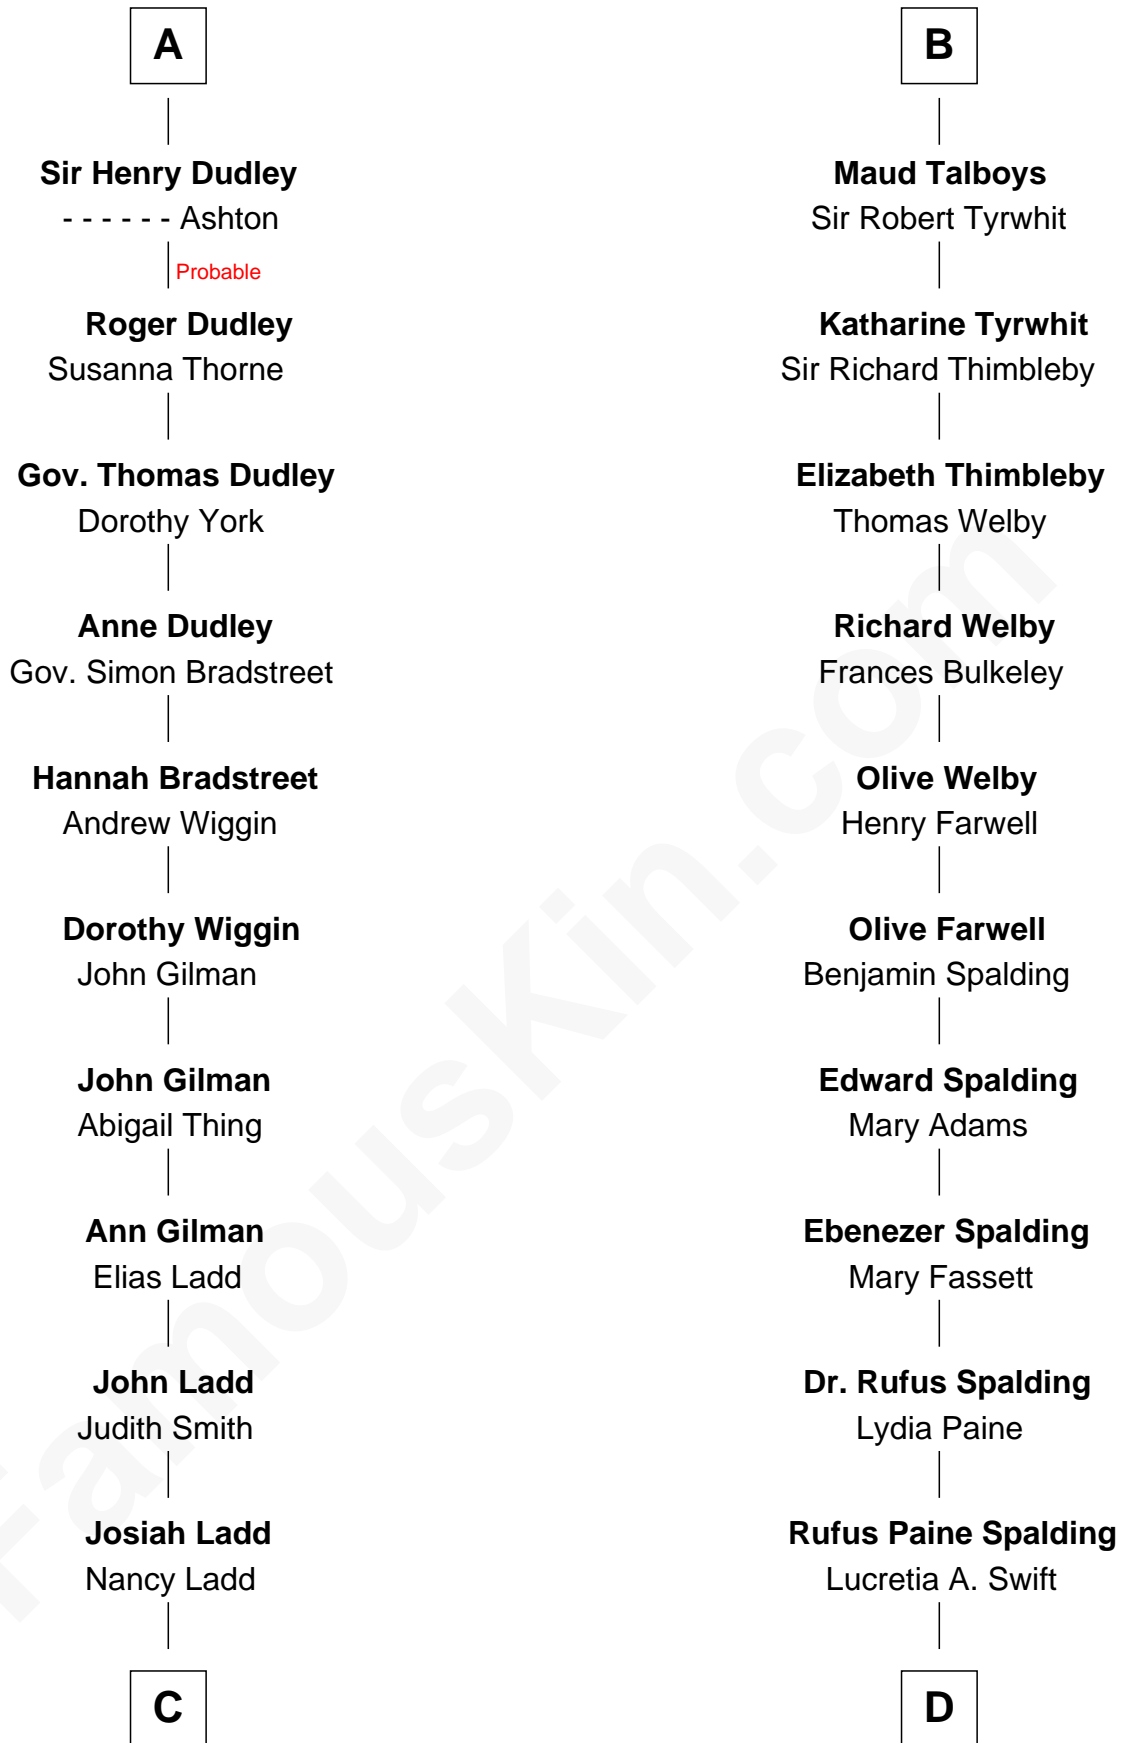

FamousKin.com Relationship Chart of

Alan Ladd
Movie Actor

18th cousin 2 times removed of

William Rufus Day
36th U.S. Secretary of State

C

Alvaro Ladd
Nancy Shotwell

Oscar F. Ladd
Julia Henrietta Meigs

Alan Harwood Ladd
Selina Raleigh

Alan Ladd
Movie Actor

D

Emily Swift Spalding
Luther Day

William Rufus Day
36th U.S. Secretary of State

FamousKin.com