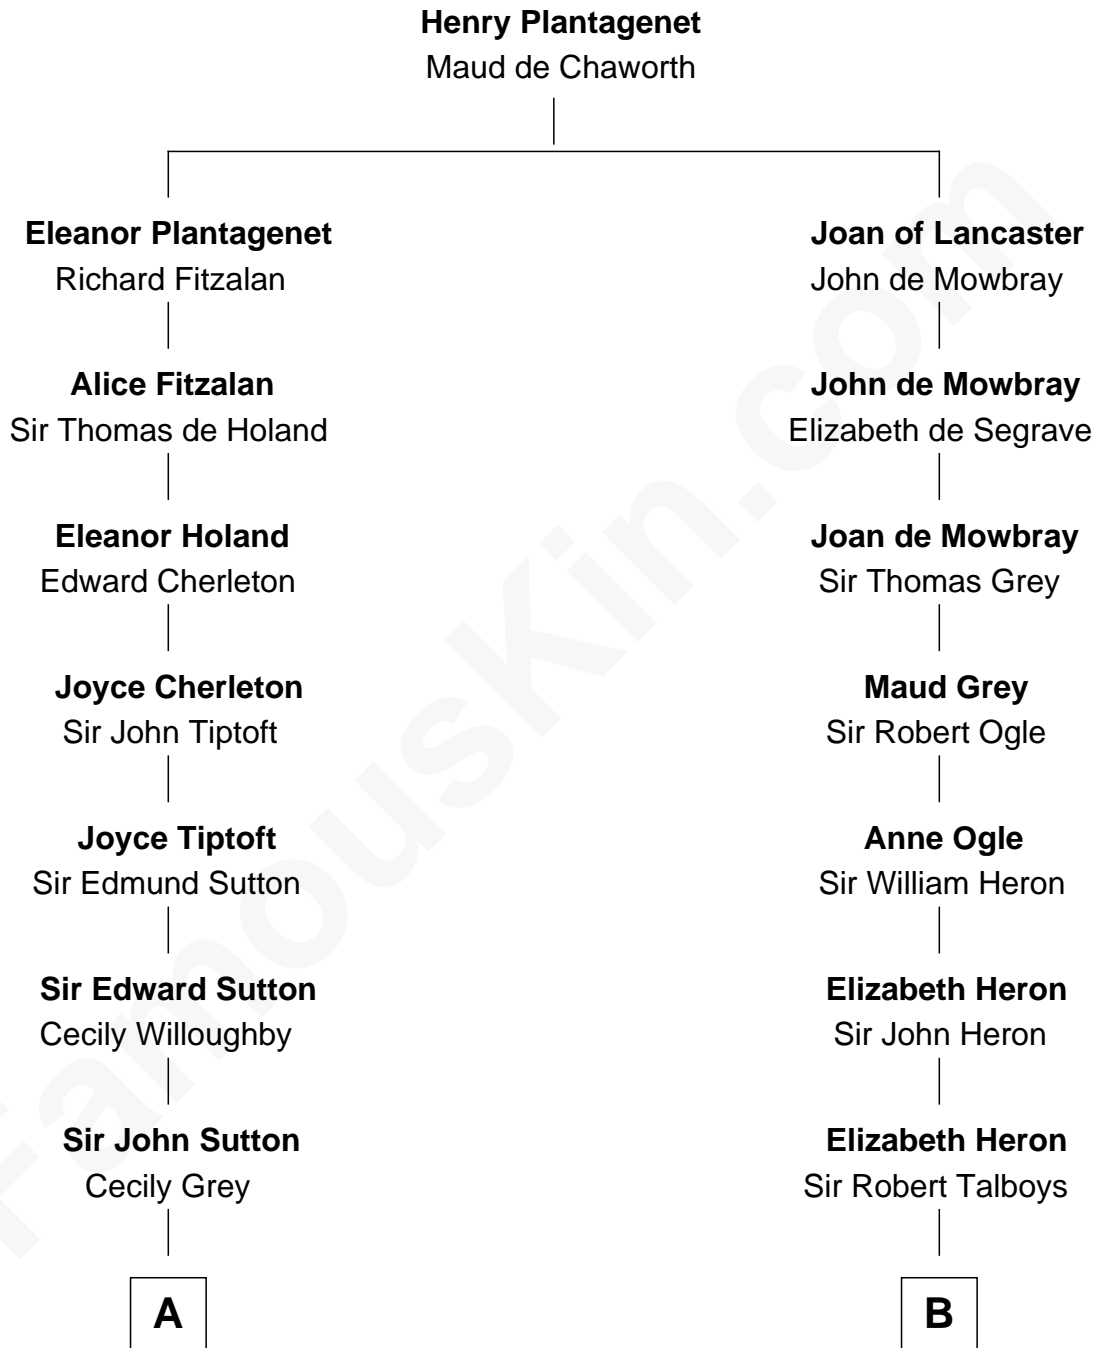

FamousKin.com Relationship Chart of

Alan Ladd
Movie Actor

18th cousin 2 times removed of

William Rufus Day
36th U.S. Secretary of State

C

Alvaro Ladd
Nancy Shotwell

Oscar F. Ladd
Julia Henrietta Meigs

Alan Harwood Ladd
Selina Raleigh

Alan Ladd
Movie Actor

D

Emily Swift Spalding
Luther Day

William Rufus Day
36th U.S. Secretary of State

FamousKin.com