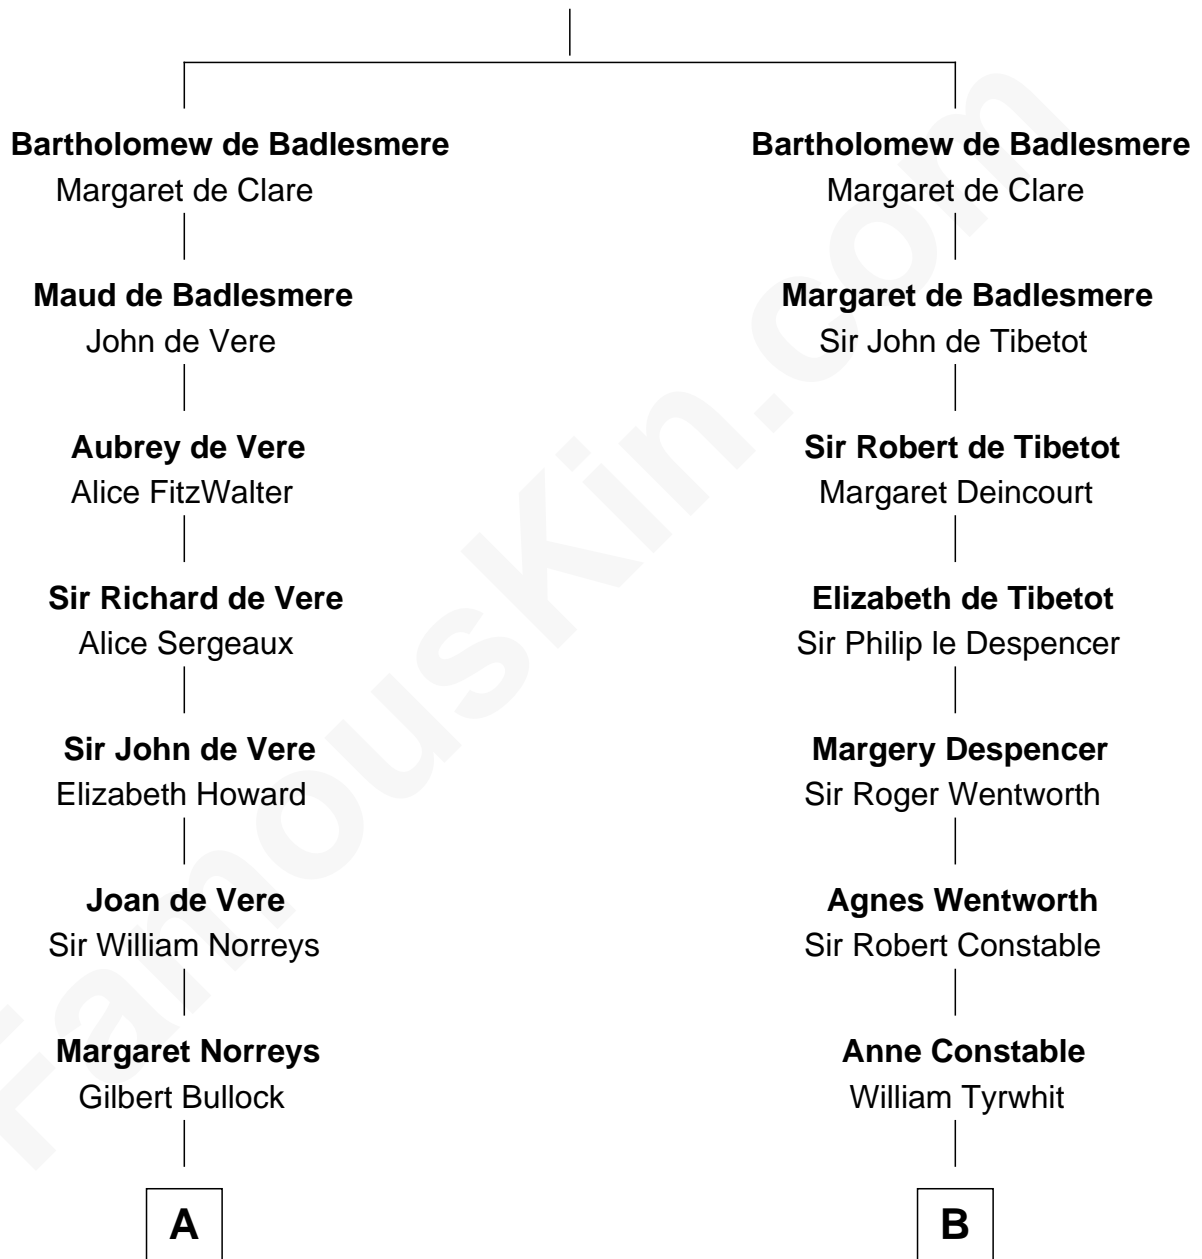

FamousKin.com Relationship Chart of

Alan Ladd
Movie Actor

18th cousin 1 time removed of

William Rufus Day
36th U.S. Secretary of State

Gunselm de Badlesmere

C

Oscar F. Ladd
Julia Henrietta Meigs

Alan Harwood Ladd
Selina Raleigh

Alan Ladd
Movie Actor

D

Emily Swift Spalding
Luther Day

William Rufus Day
36th U.S. Secretary of State

FamousKin.com