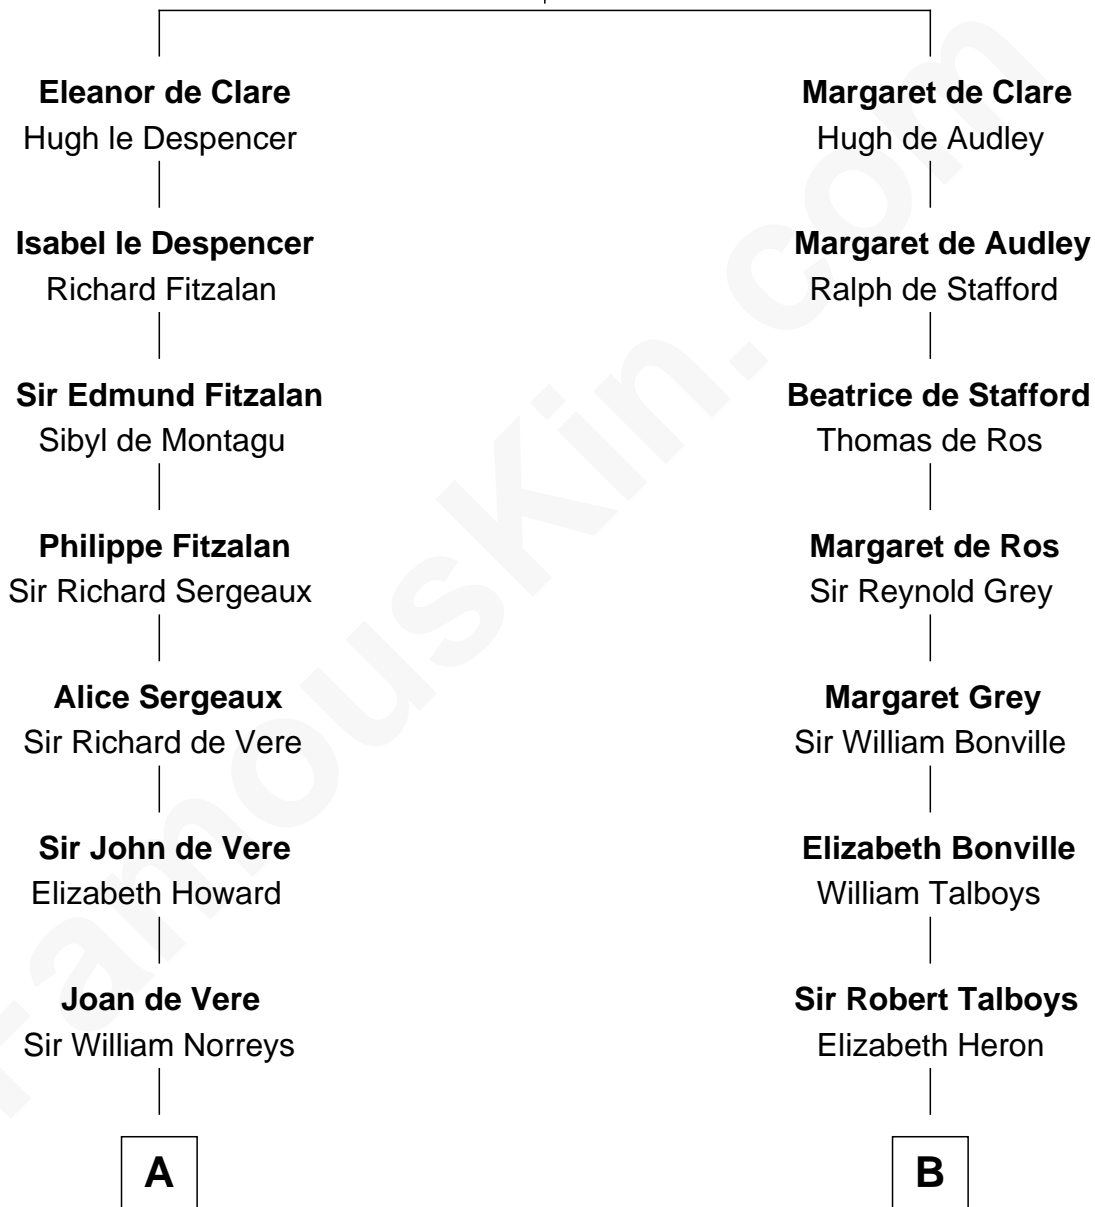

FamousKin.com Relationship Chart of

Alan Ladd
Movie Actor

18th cousin 2 times removed of

William Rufus Day
36th U.S. Secretary of State

Sir Gilbert de Clare
Joan of Acre

FamousKin.com