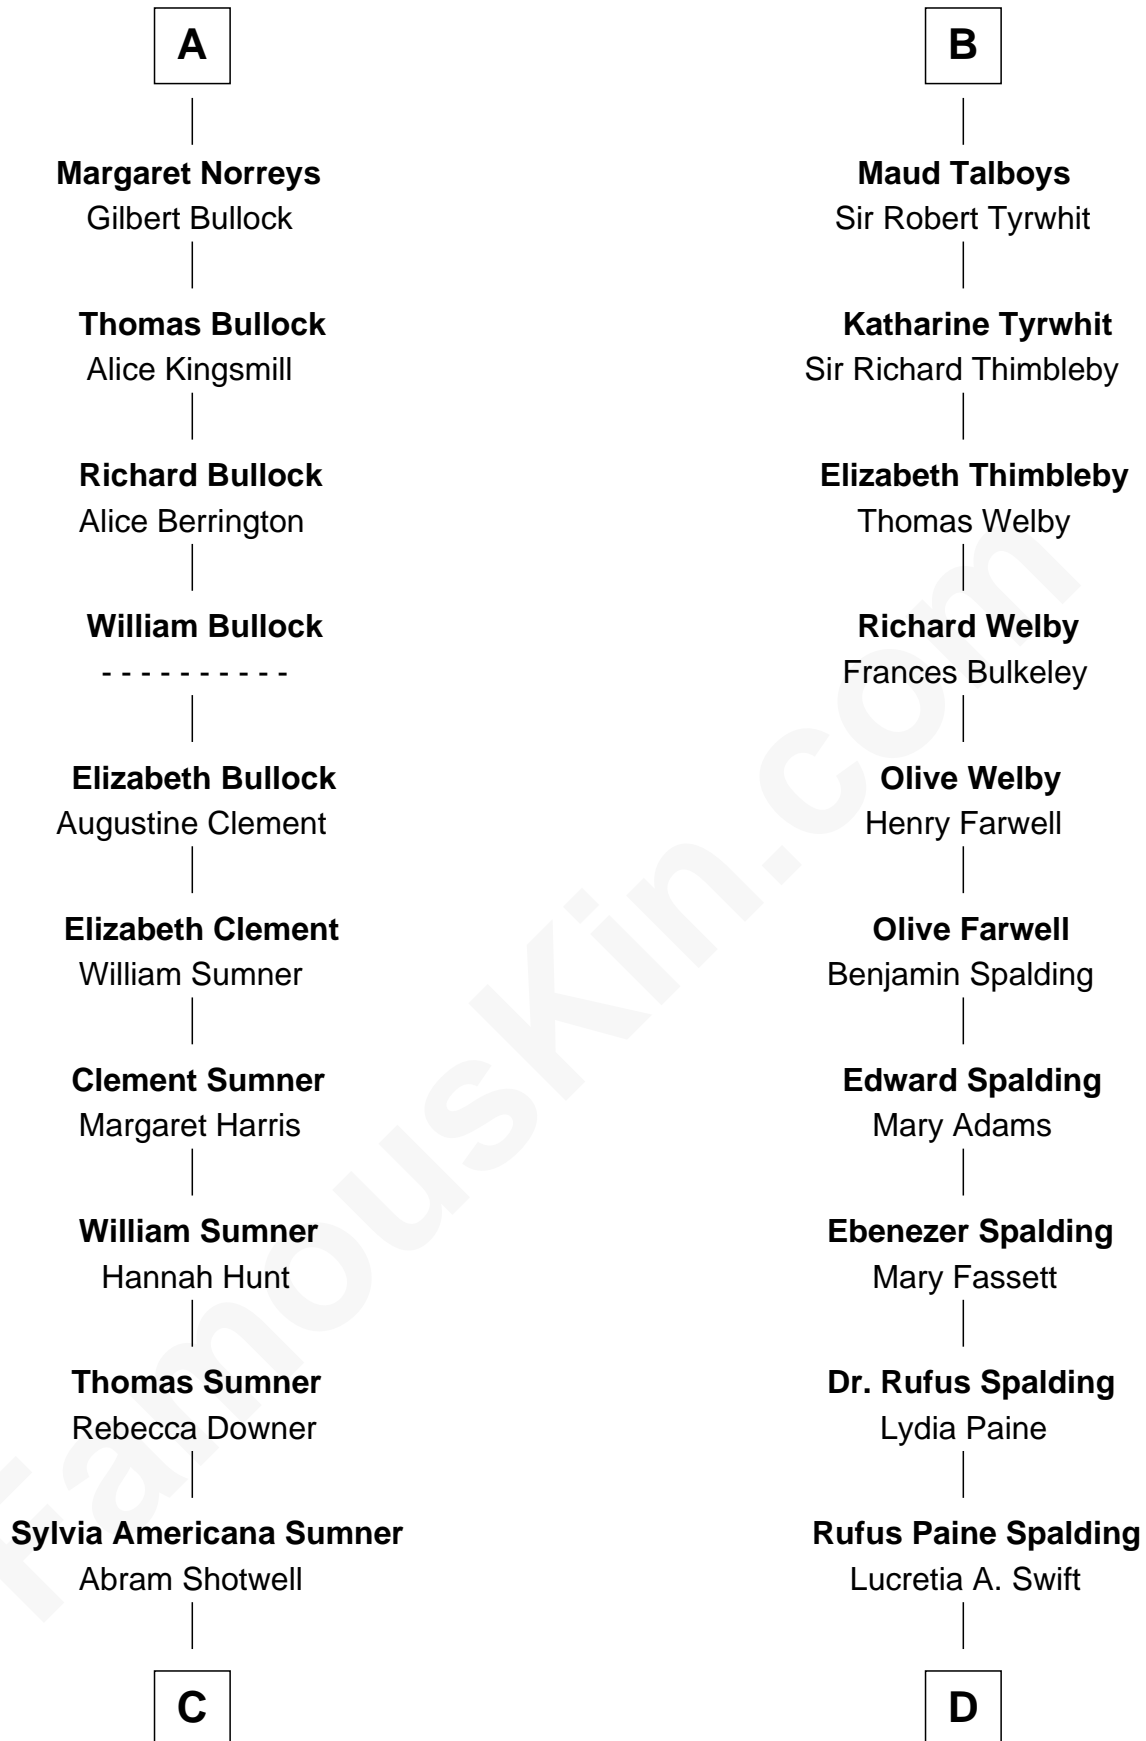

FamousKin.com Relationship Chart of

Alan Ladd
Movie Actor

18th cousin 2 times removed of

William Rufus Day
36th U.S. Secretary of State

Sir Gilbert de Clare
Joan of Acre

FamousKin.com