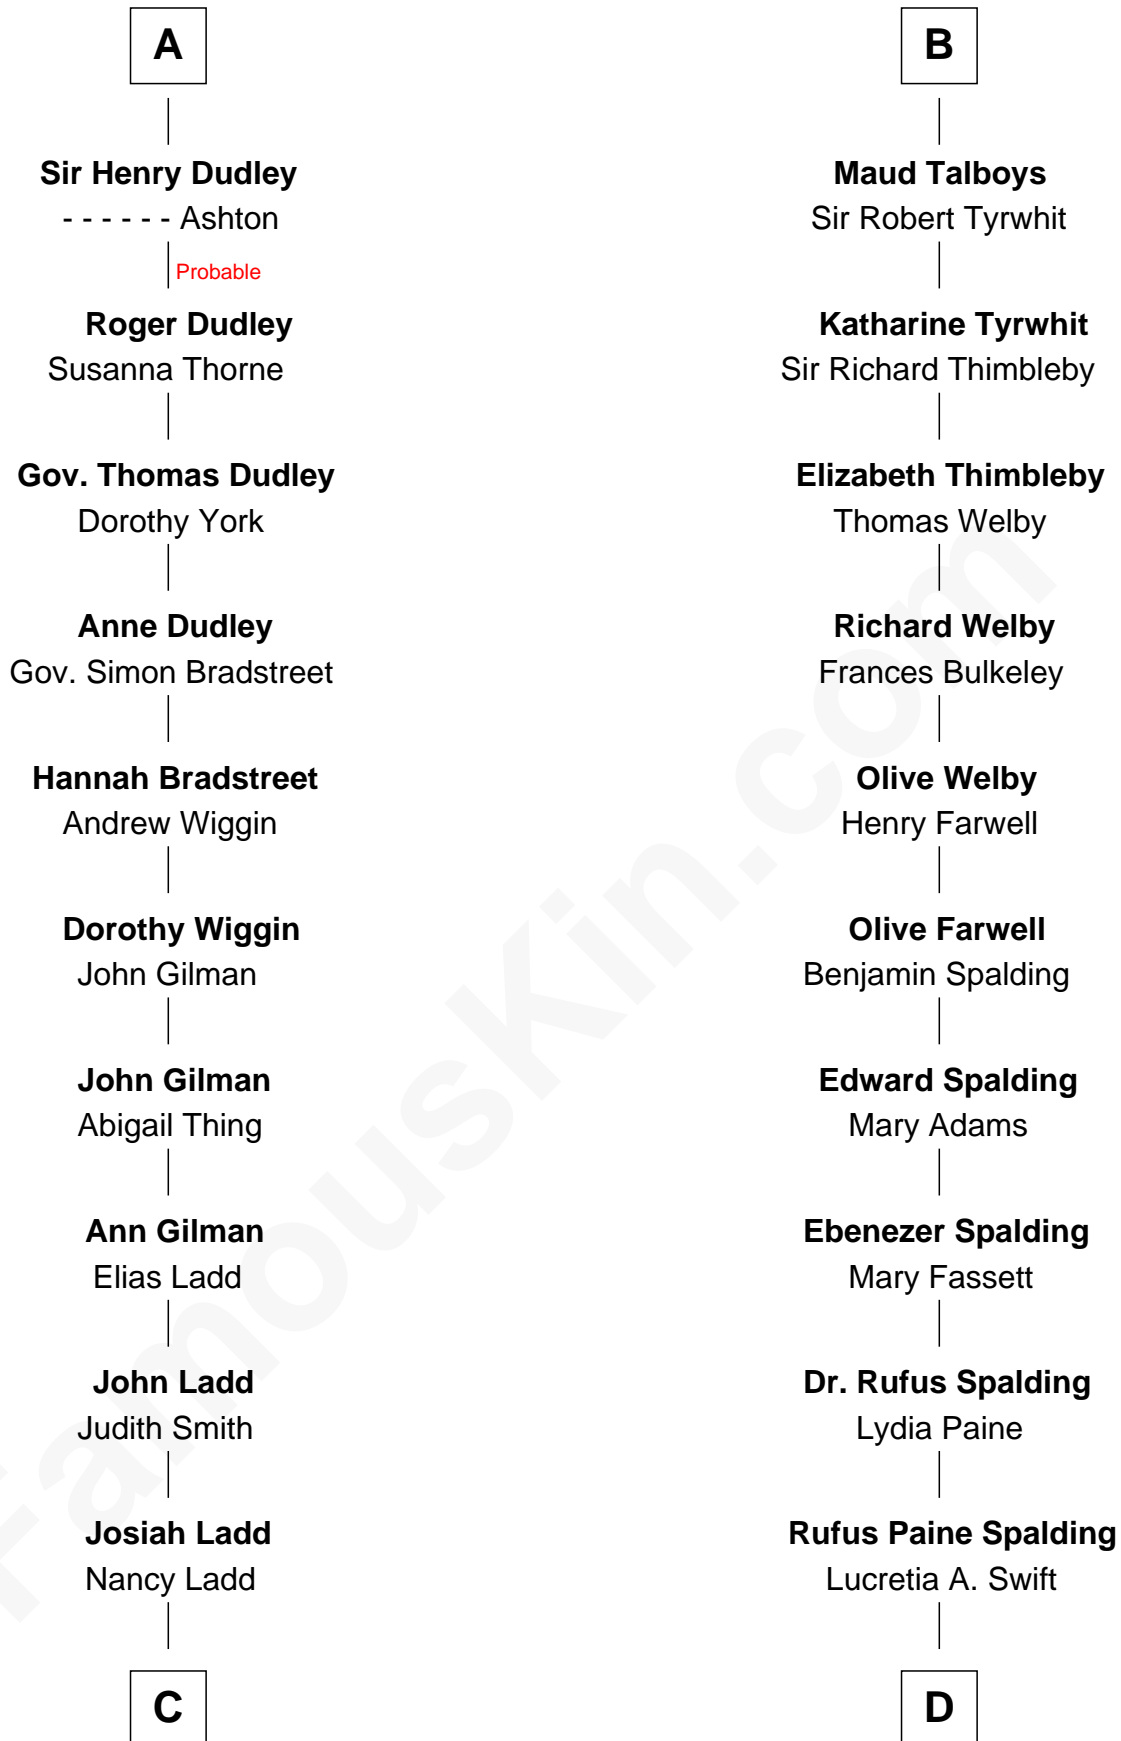

# FamousKin.com Relationship Chart of

**Alan Ladd**  
*Movie Actor*

18th cousin 2 times removed of

**William Rufus Day**  
*36th U.S. Secretary of State*

**Sir Hugh I de Audley**  
Iseult de Mortimer

**C**

**Alvaro Ladd**  
Nancy Shotwell

**Oscar F. Ladd**  
Julia Henrietta Meigs

**Alan Harwood Ladd**  
Selina Raleigh

**Alan Ladd**  
*Movie Actor*

**D**

**Emily Swift Spalding**  
Luther Day

**William Rufus Day**  
*36th U.S. Secretary of State*