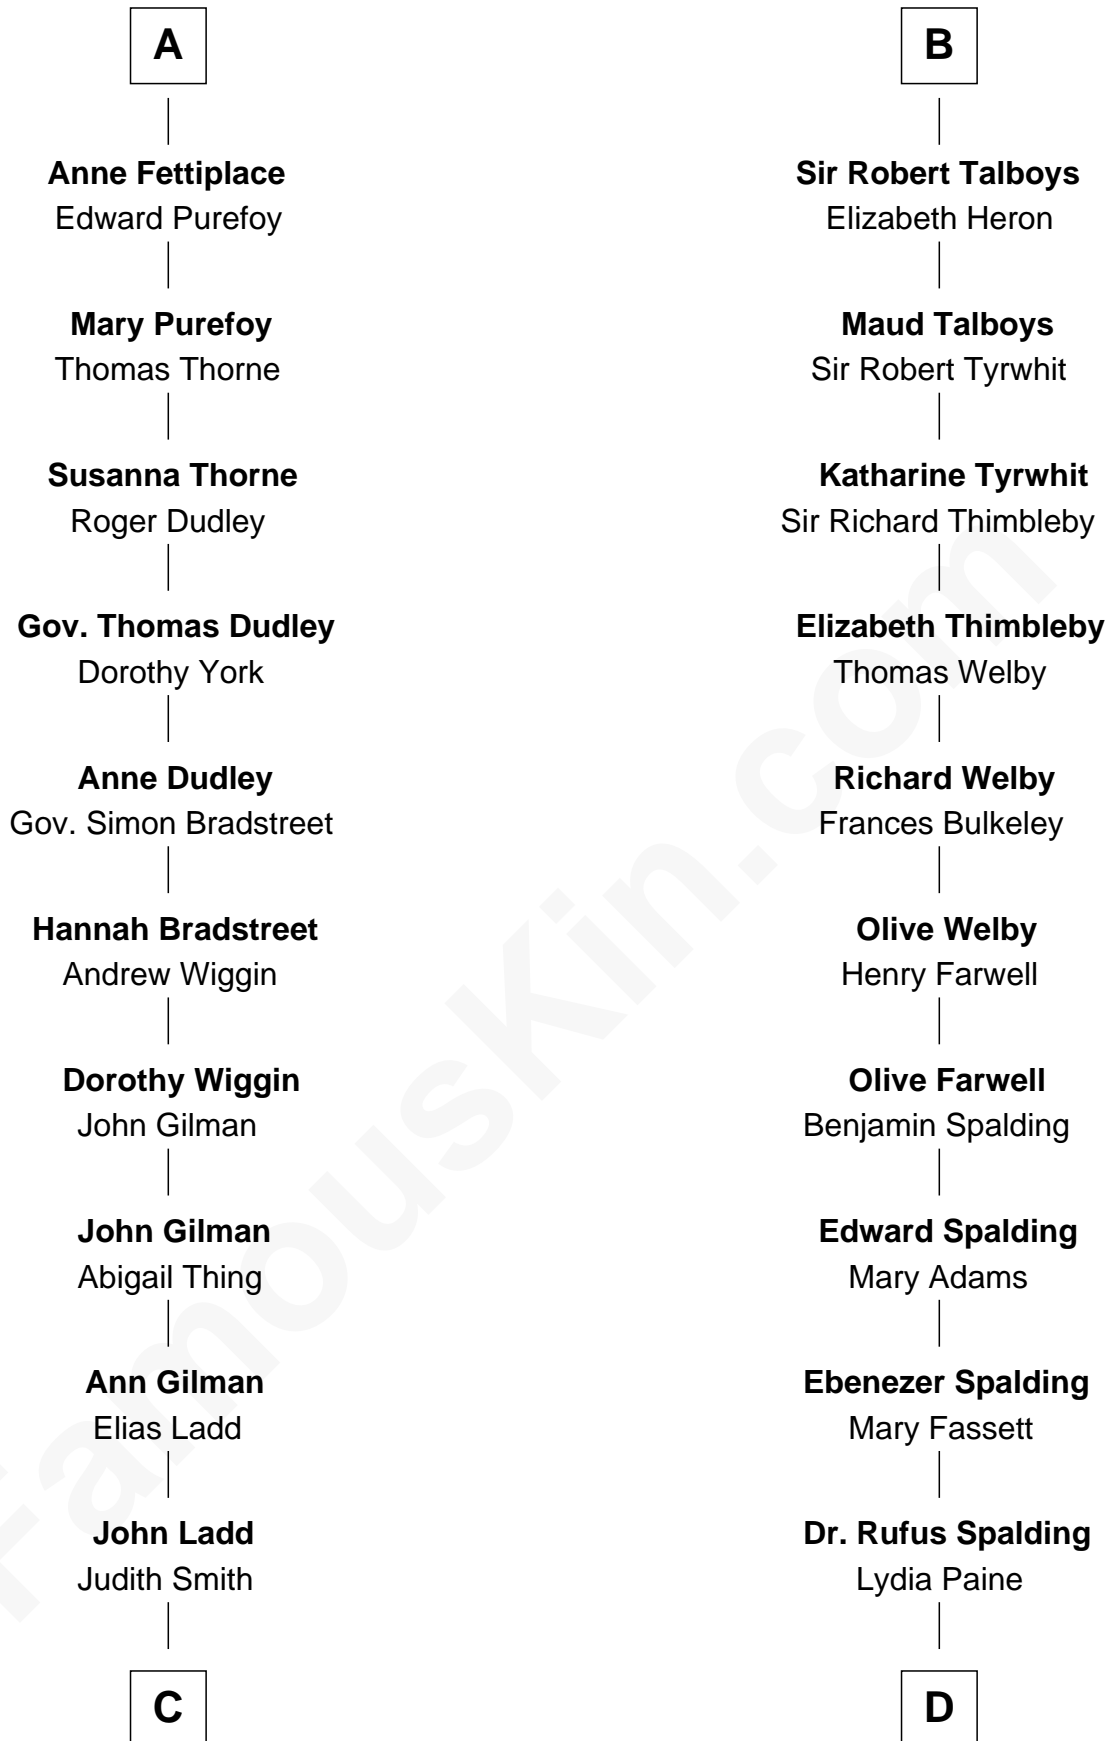

FamousKin.com Relationship Chart of

Alan Ladd
Movie Actor

19th cousin 2 times removed of

William Rufus Day
36th U.S. Secretary of State

C

Josiah Ladd

Nancy Ladd

Alvaro Ladd

Nancy Shotwell

Oscar F. Ladd

Julia Henrietta Meigs

Alan Harwood Ladd

Selina Raleigh

Alan Ladd

Movie Actor

D