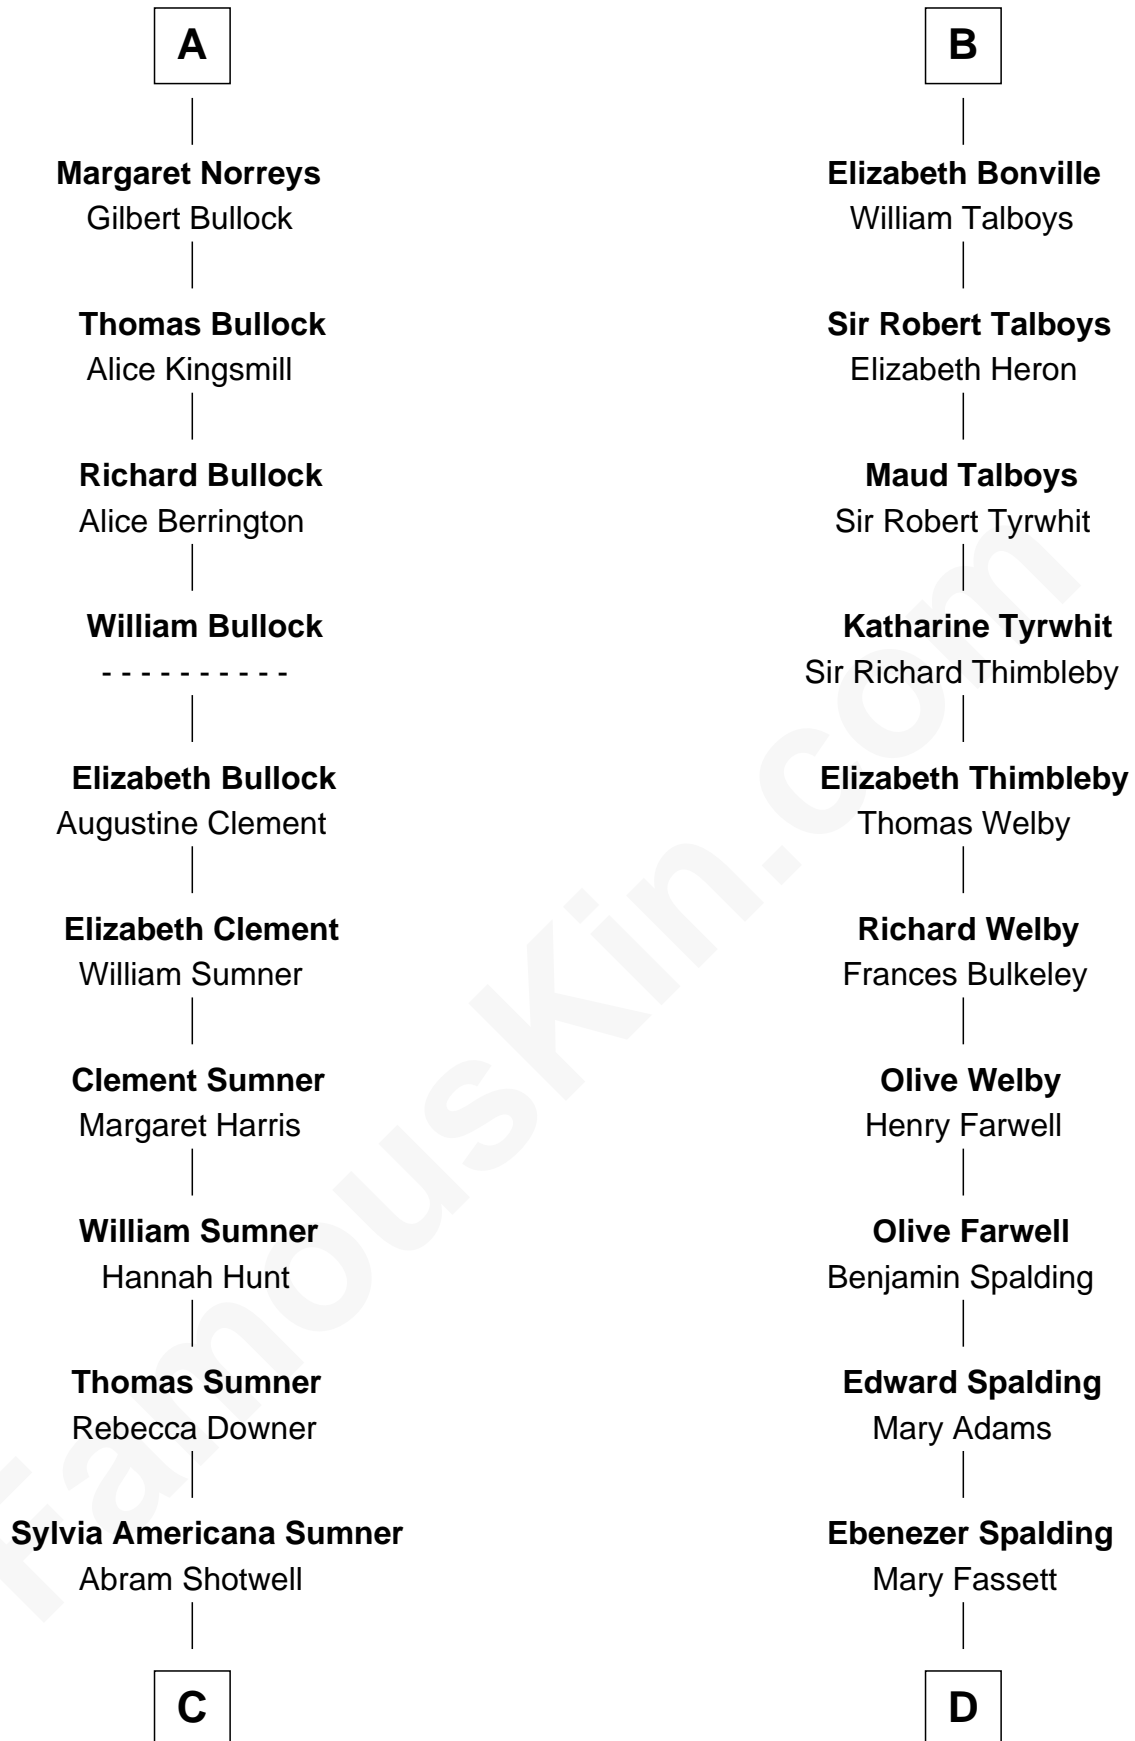

FamousKin.com Relationship Chart of

Alan Ladd
Movie Actor

20th cousin of

William Rufus Day
36th U.S. Secretary of State

Sir Walter FitzRobert
Ida Longespee

Sir Robert FitzWalter
Eleanor de Ferrers

Ela FitzWalter
William de Odingsells

Sir Robert FitzWalter
Joan de Multon

Ida de Odingsells
Sir Roger de Herdeburgh

Sir John FitzWalter
Eleanor de Percy

Ela Herdeburgh
Sir William de Boteler

Alice FitzWalter
Aubrey de Vere

Ankaret le Boteler
John le Strange

Sir Richard de Vere
Alice Sergeaux

Eleanor le Strange
Sir Reynold de Grey

Sir John de Vere
Elizabeth Howard

Sir Reynold Grey
Margaret de Ros

Joan de Vere
Sir William Norreys

Margaret Grey
Sir William Bonville

A

B

C

Nancy Shotwell

Alvaro Ladd

Oscar F. Ladd

Julia Henrietta Meigs

Alan Harwood Ladd