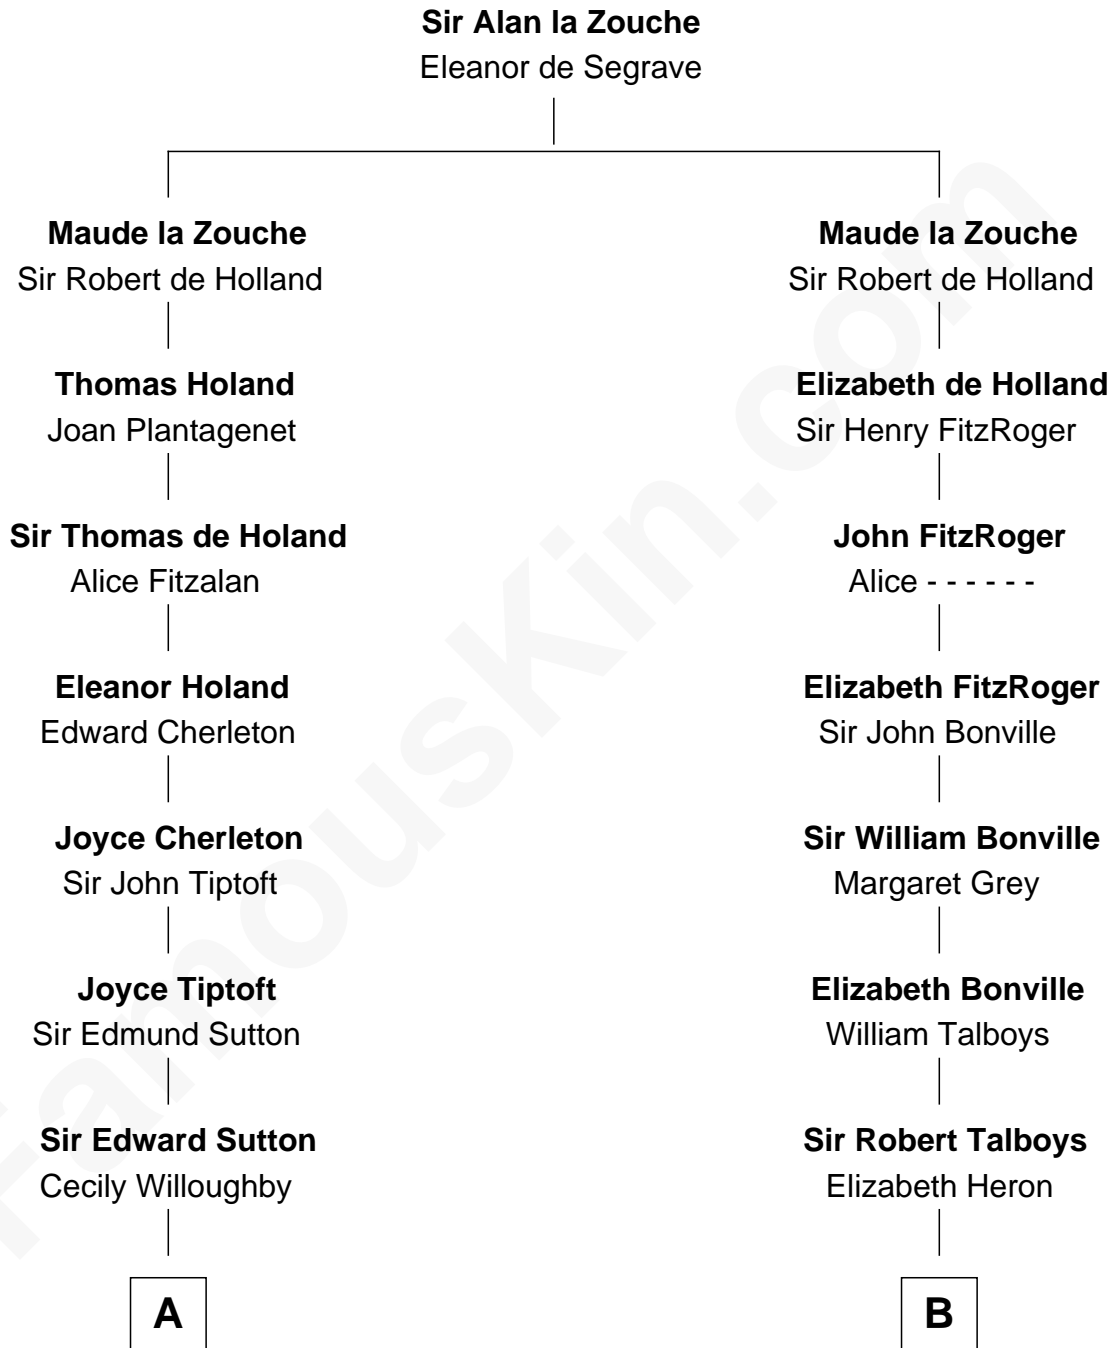

FamousKin.com Relationship Chart of

Alan Ladd
Movie Actor

18th cousin 3 times removed of

William Rufus Day
36th U.S. Secretary of State

C

Josiah Ladd

Nancy Ladd

Alvaro Ladd