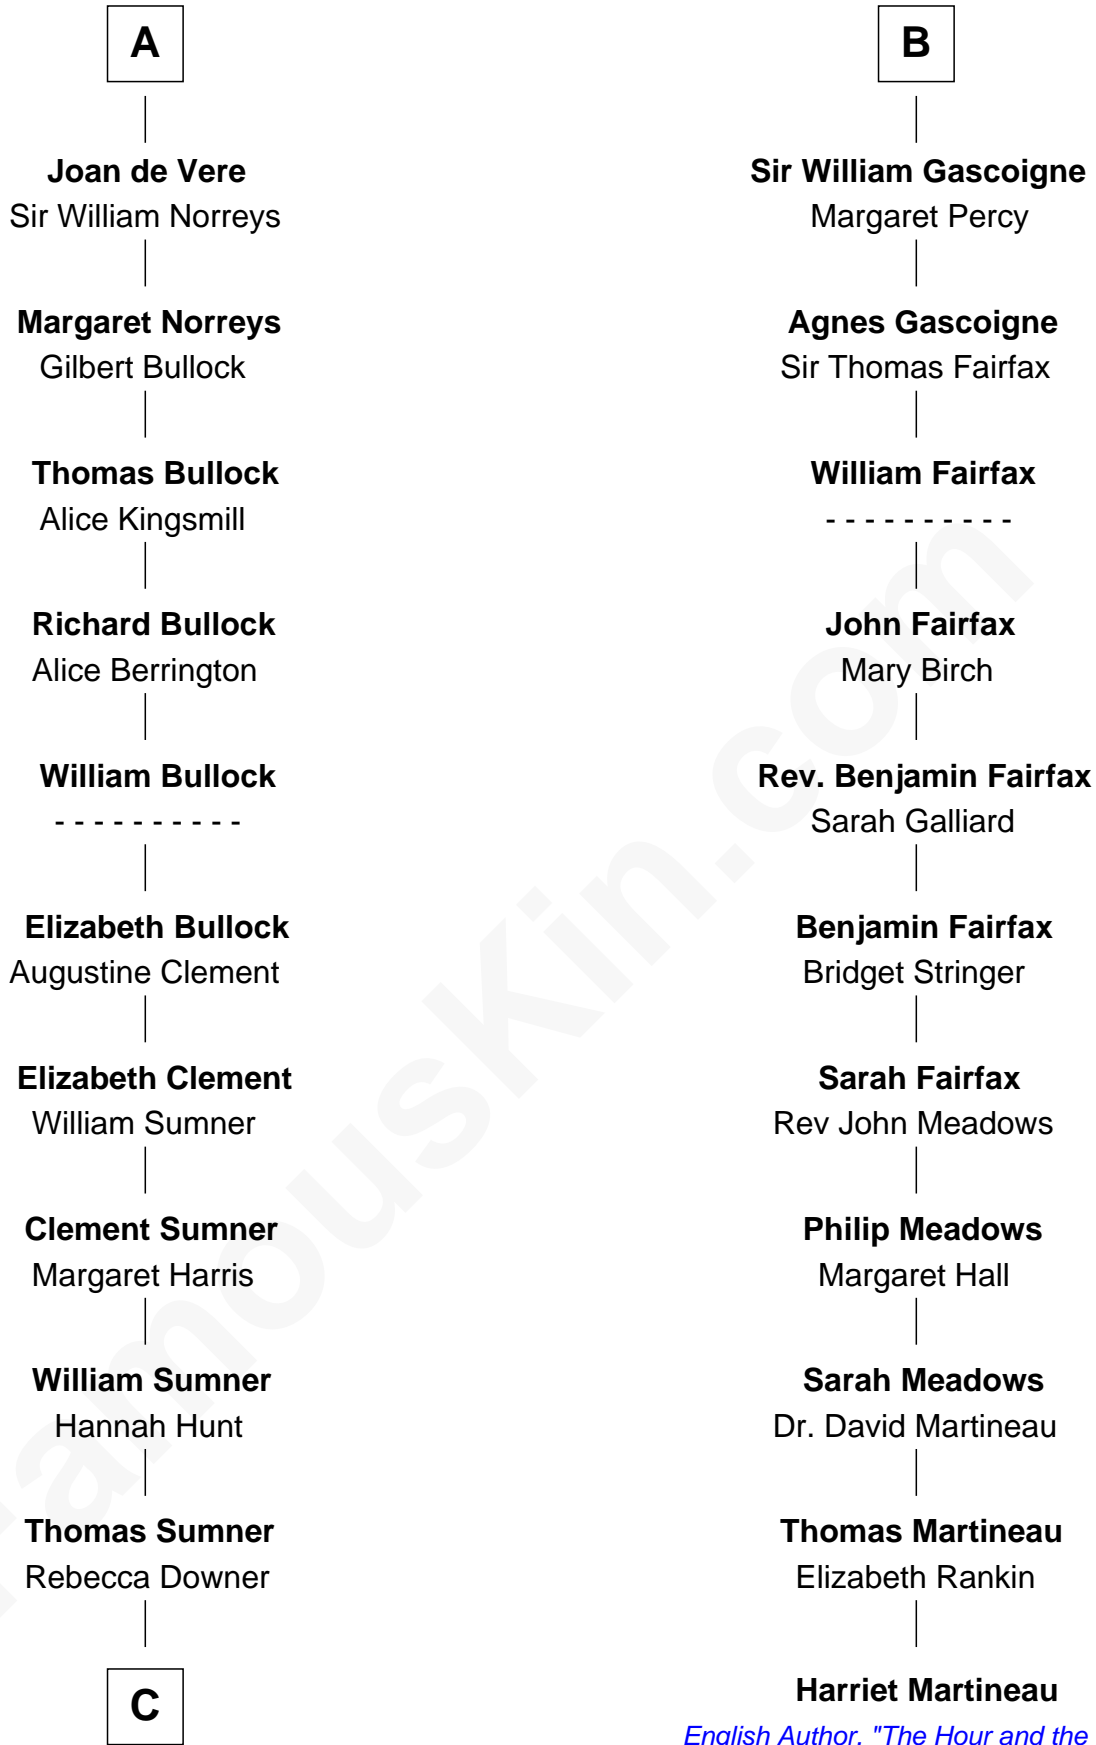

FamousKin.com Relationship Chart of

Alan Ladd
Movie Actor

17th cousin 4 times removed of

Harriet Martineau
Author of *The Hour and the Man*

C

—
Sylvia Americana Sumner

Abram Shotwell

—
Nancy Shotwell

Alvaro Ladd

—
Oscar F. Ladd

Julia Henrietta Meigs

—
Alan Harwood Ladd

Selina Raleigh

—
Alan Ladd

Movie Actor

FamousKin.com