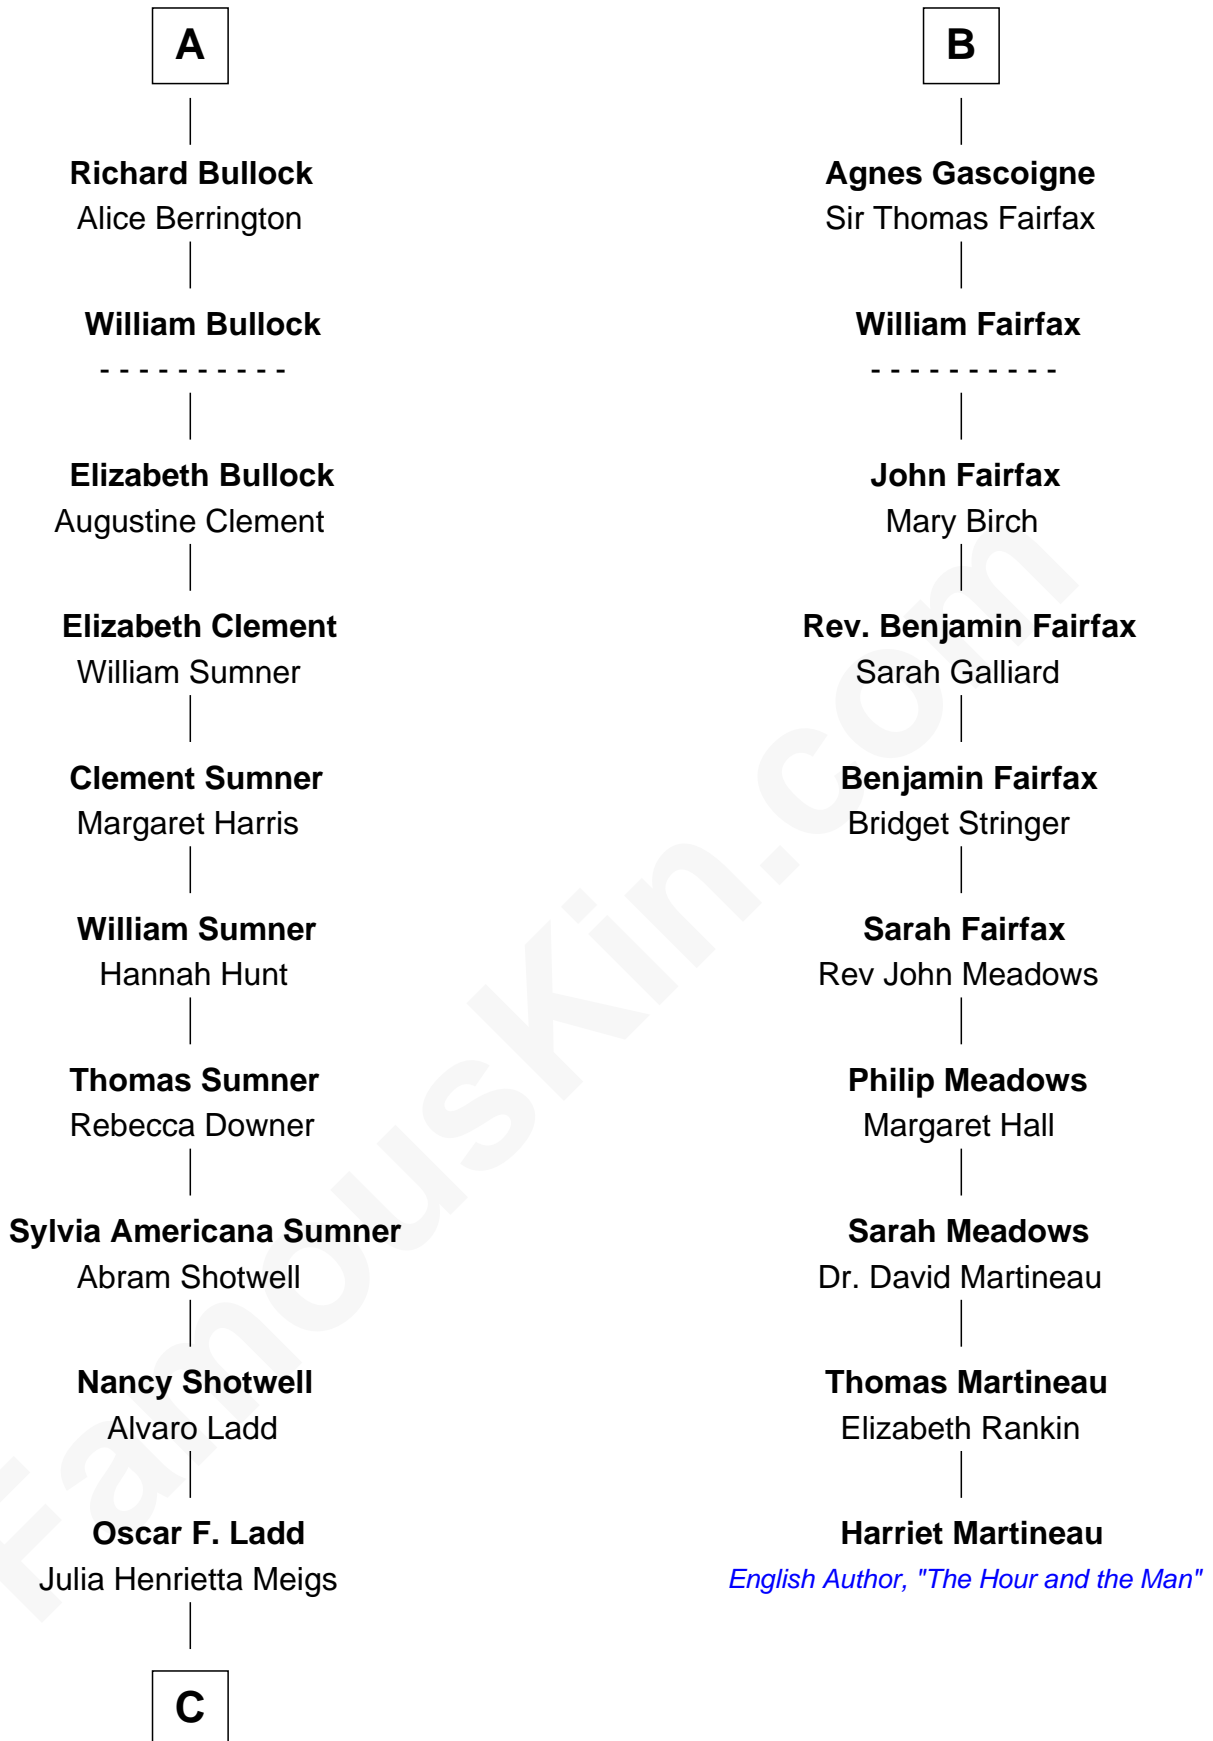

FamousKin.com Relationship Chart of

Alan Ladd
Movie Actor

16th cousin 2 times removed of

Harriet Martineau
Author of The Hour and the Man

Bartholomew de Badlesmere
Margaret de Clare

C

—
Alan Harwood Ladd

Selina Raleigh

—
Alan Ladd

Movie Actor

FamousKin.com