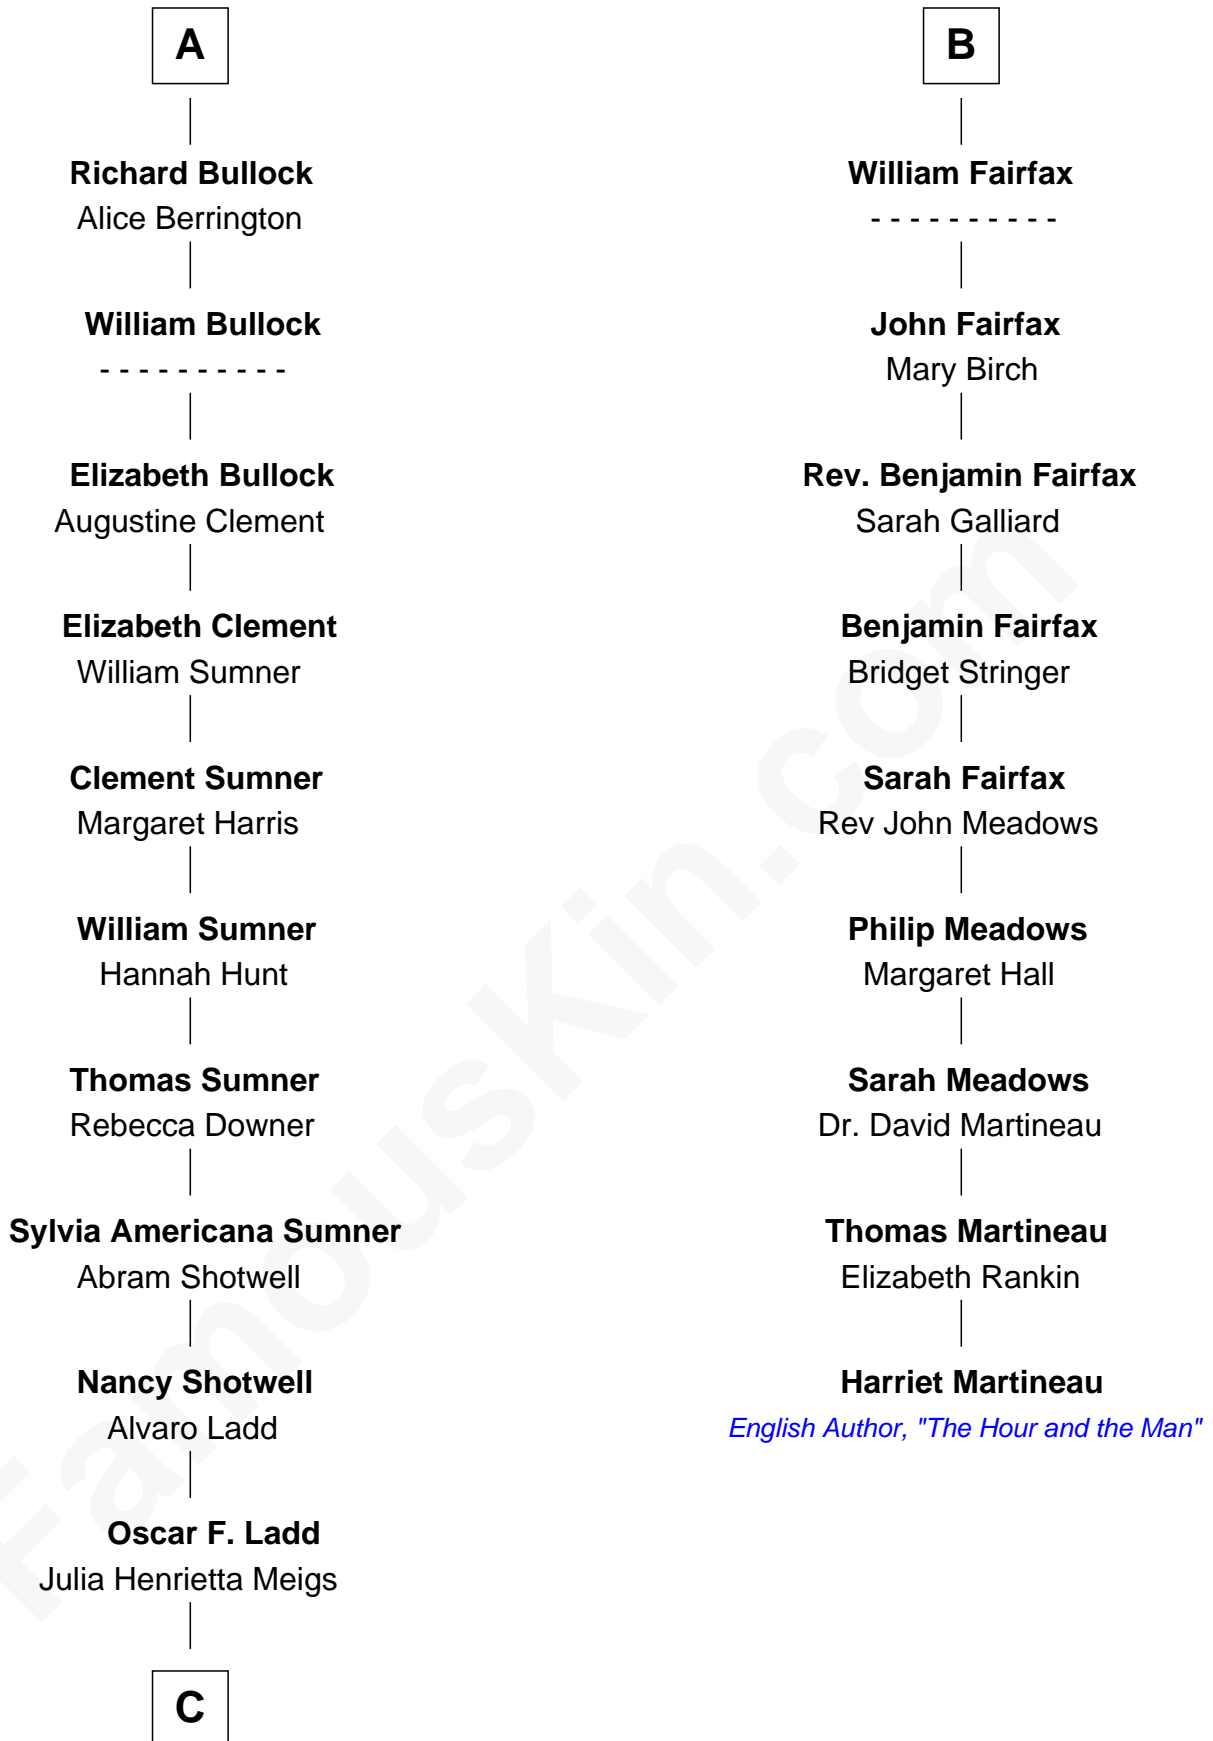

# FamousKin.com Relationship Chart of

**Alan Ladd**  
*Movie Actor*

15th cousin 3 times removed of

**Harriet Martineau**  
*Author of The Hour and the Man*

**William de Montagu**  
Katherine de Grandison

**Sibyl de Montagu**  
Sir Edmund Fitzalan

**Philippe Fitzalan**  
Sir Richard Sergeaux

**Alice Sergeaux**  
Sir Richard de Vere

**Sir John de Vere**  
Elizabeth Howard

**Joan de Vere**  
Sir William Norreys

**Margaret Norreys**  
Gilbert Bullock

**Thomas Bullock**  
Alice Kingsmill

**A**

**Philippa de Montagu**  
Sir Roger de Mortimer

**Edmund Mortimer**  
Philippa Plantagenet

**Elizabeth Mortimer**  
Sir Henry Percy

**Sir Henry Percy**  
Eleanor Neville

**Sir Henry Percy**  
Eleanor Poynings

**Margaret Percy**  
Sir William Gascoigne

**Agnes Gascoigne**  
Sir Thomas Fairfax

**B**

**C**

—  
**Alan Harwood Ladd**

Selina Raleigh

—  
**Alan Ladd**

*Movie Actor*