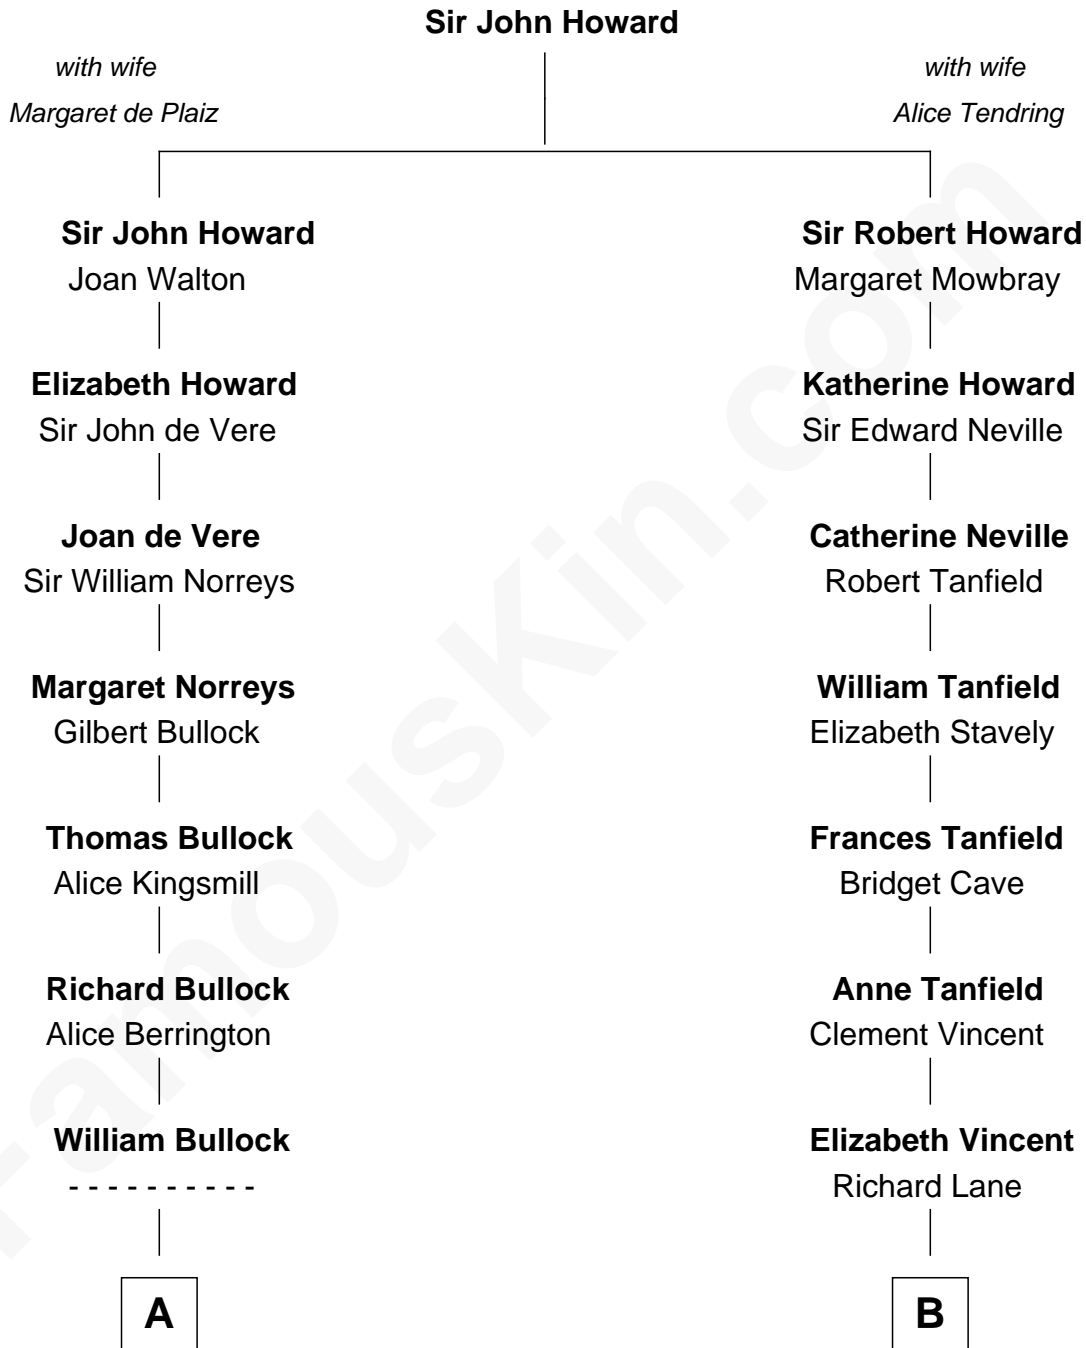

# FamousKin.com Relationship Chart of

**Alan Ladd**  
*Movie Actor*

16th cousin 3 times removed of

**Mary Chapin Carpenter**  
*Singer and Songwriter*

**C**

**Harrison Marshall Robertson**

Mary MacKenzie

**Mary Bowie Robertson**