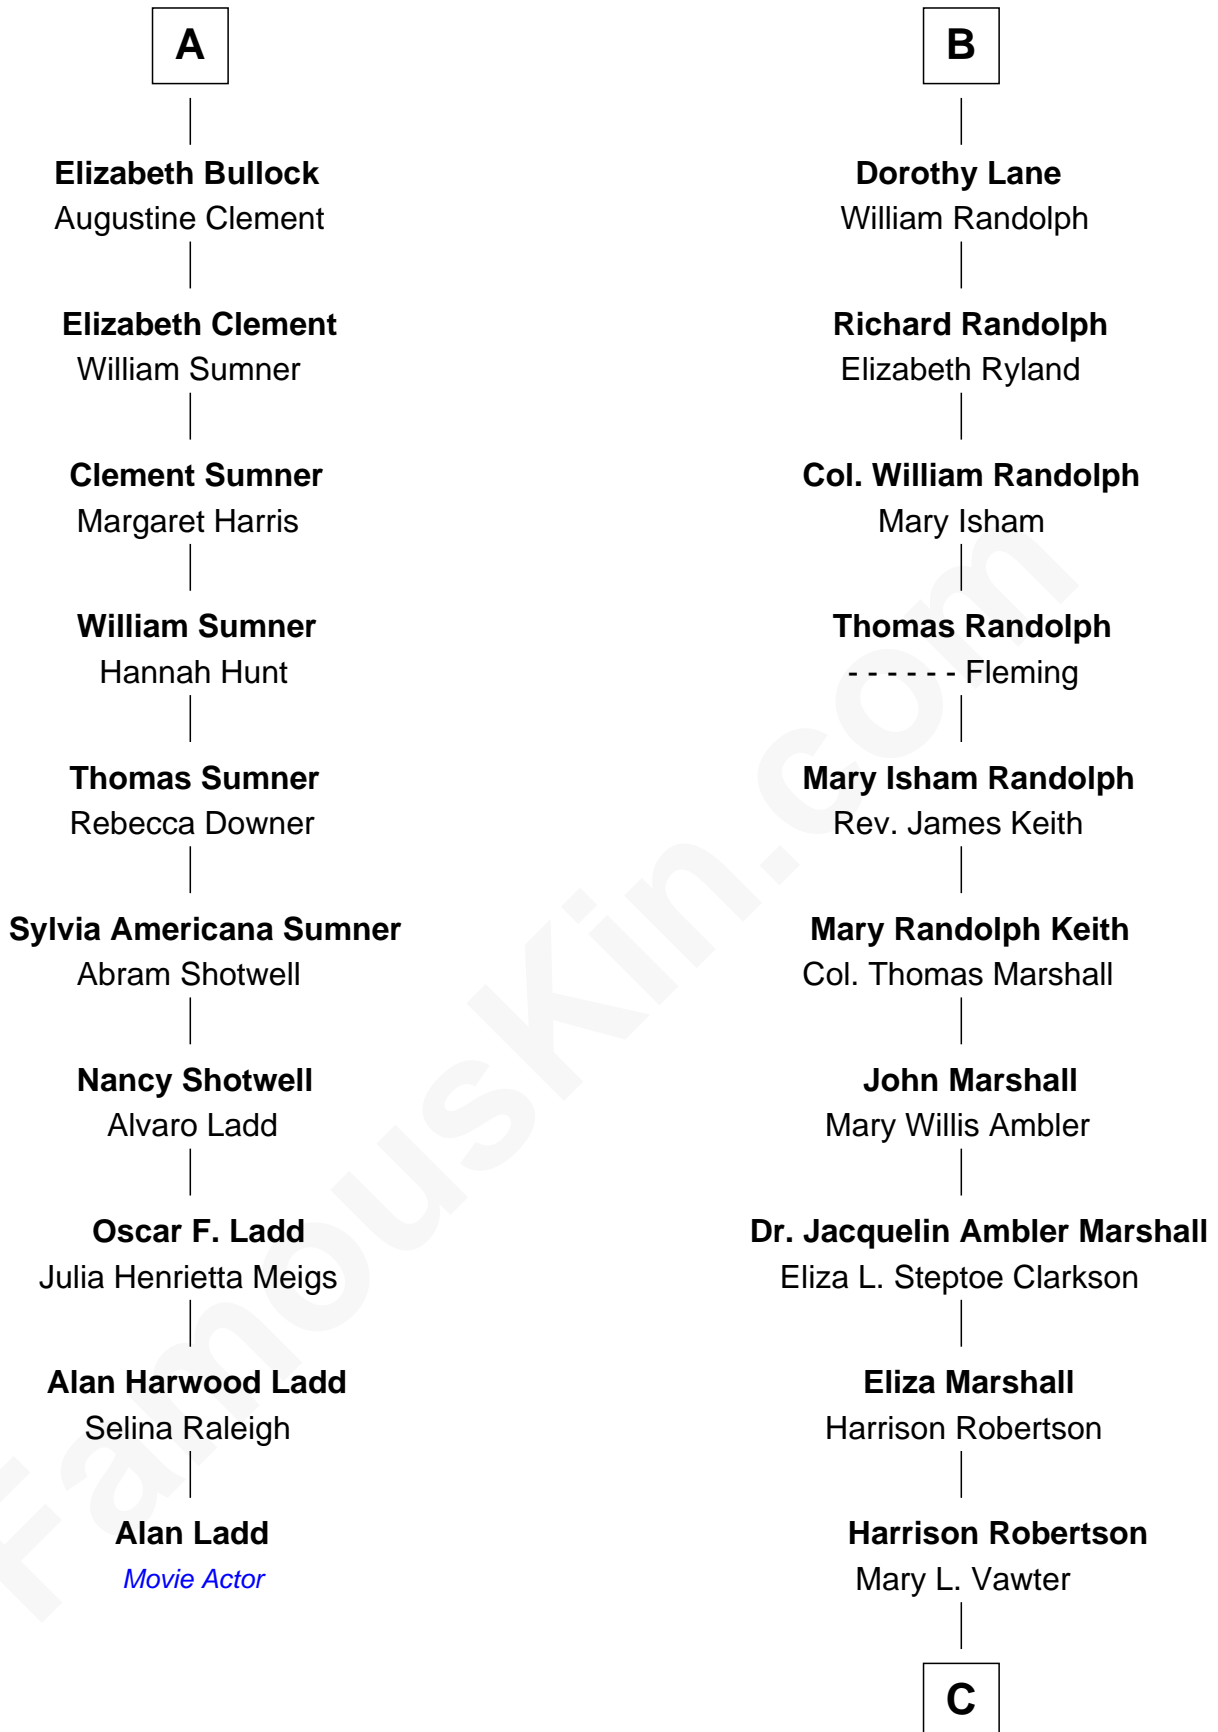

# FamousKin.com Relationship Chart of

**Alan Ladd**  
*Movie Actor*

16th cousin 3 times removed of

**Mary Chapin Carpenter**  
*Singer and Songwriter*

**C**

**Harrison Marshall Robertson**

Mary MacKenzie

**Mary Bowie Robertson**