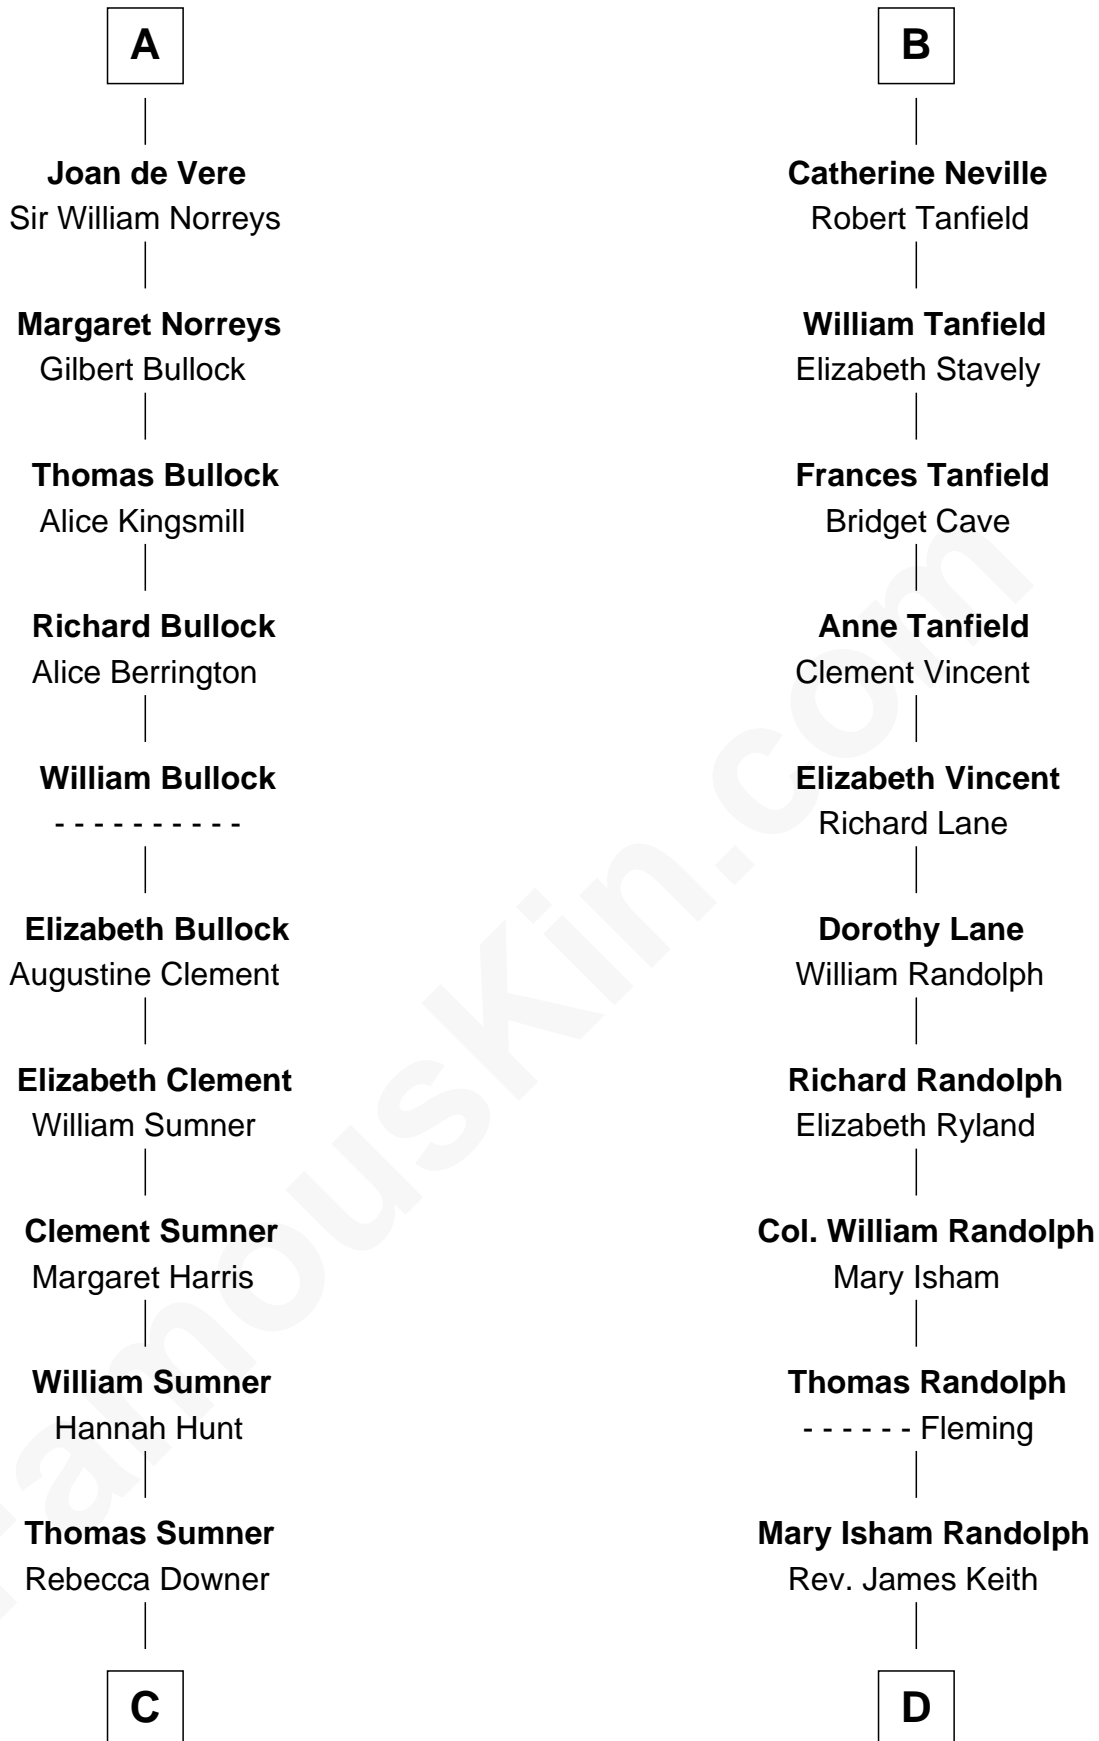

FamousKin.com Relationship Chart of

Alan Ladd
Movie Actor

18th cousin 3 times removed of

John Marshall

4th Chief Justice of the U.S. Supreme Court

C

Sylvia Americana Sumner

Abram Shotwell

Nancy Shotwell

Alvaro Ladd

Oscar F. Ladd

Julia Henrietta Meigs

Alan Harwood Ladd

Selina Raleigh

Alan Ladd

Movie Actor