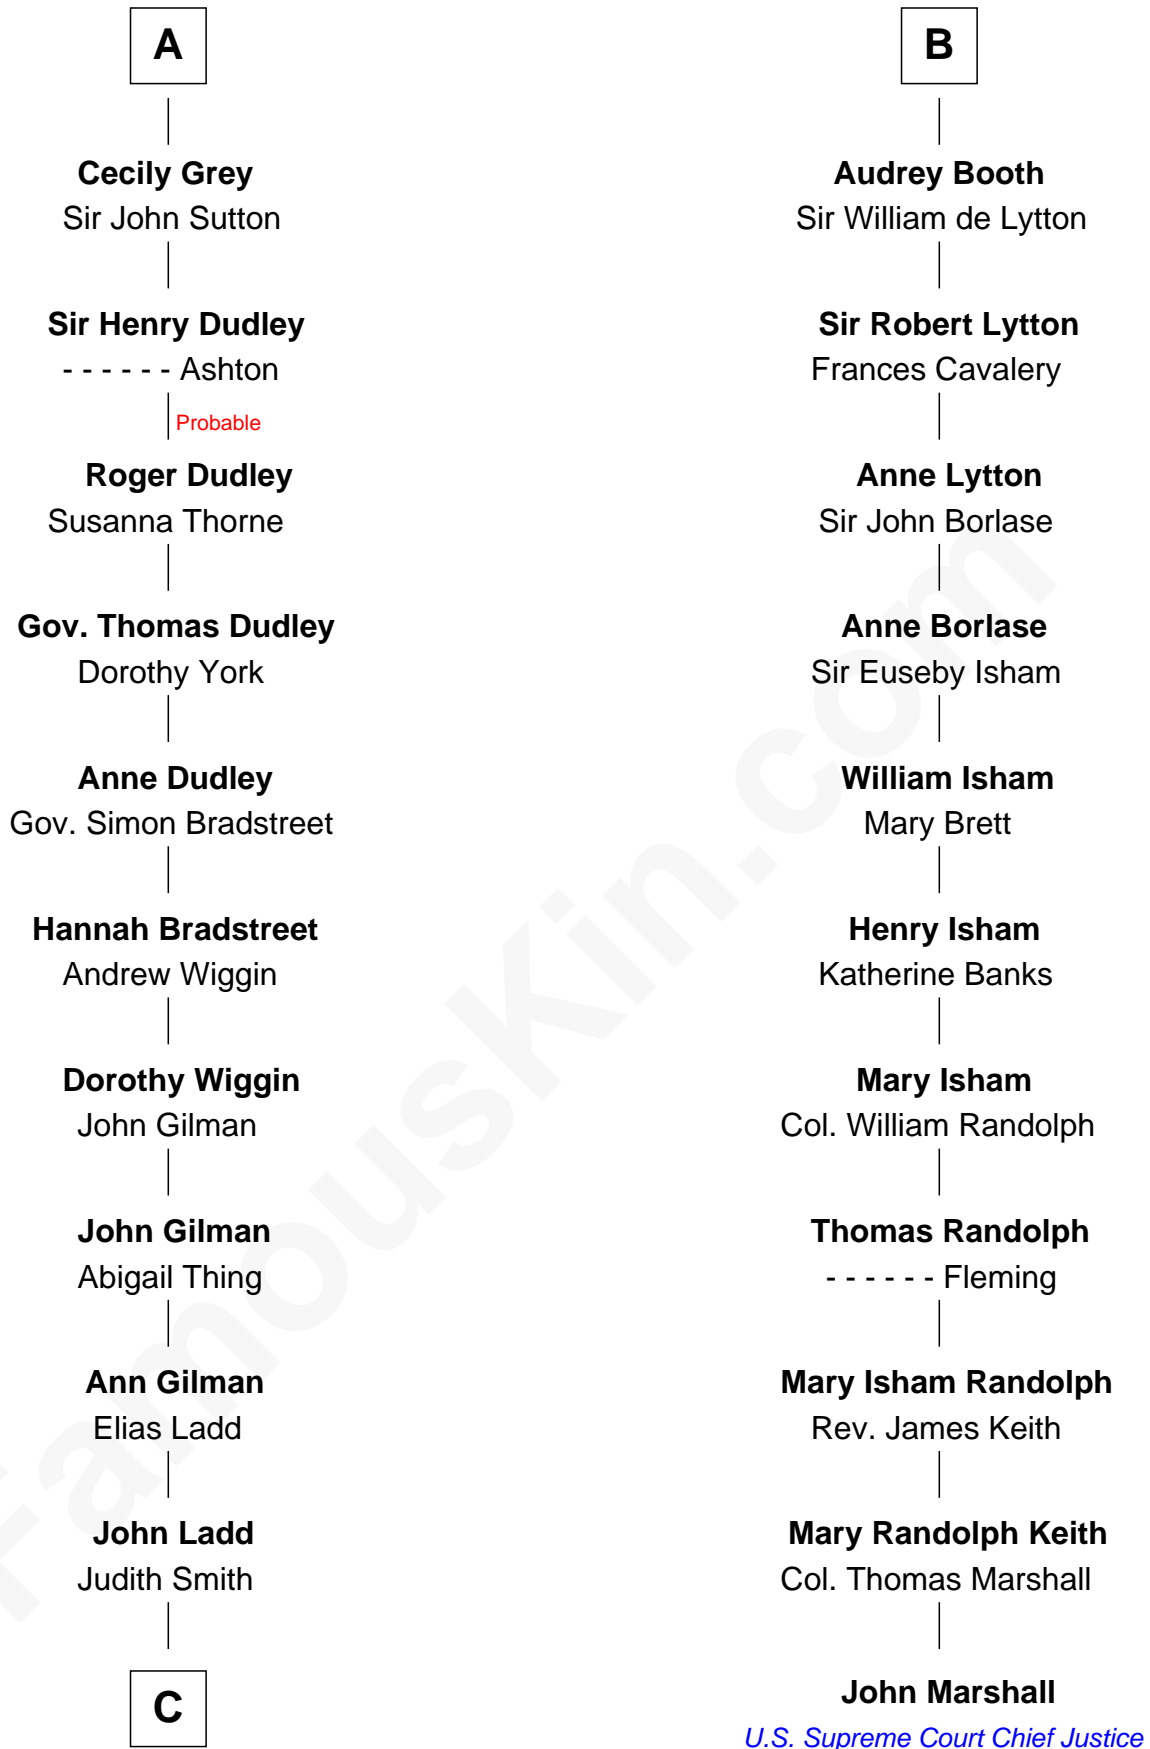

FamousKin.com Relationship Chart of

Alan Ladd
Movie Actor

17th cousin 4 times removed of

John Marshall

4th Chief Justice of the U.S. Supreme Court

C

—
Josiah Ladd

Nancy Ladd

—
Alvaro Ladd

Nancy Shotwell

—
Oscar F. Ladd

Julia Henrietta Meigs

—
Alan Harwood Ladd

Selina Raleigh

—
Alan Ladd

Movie Actor