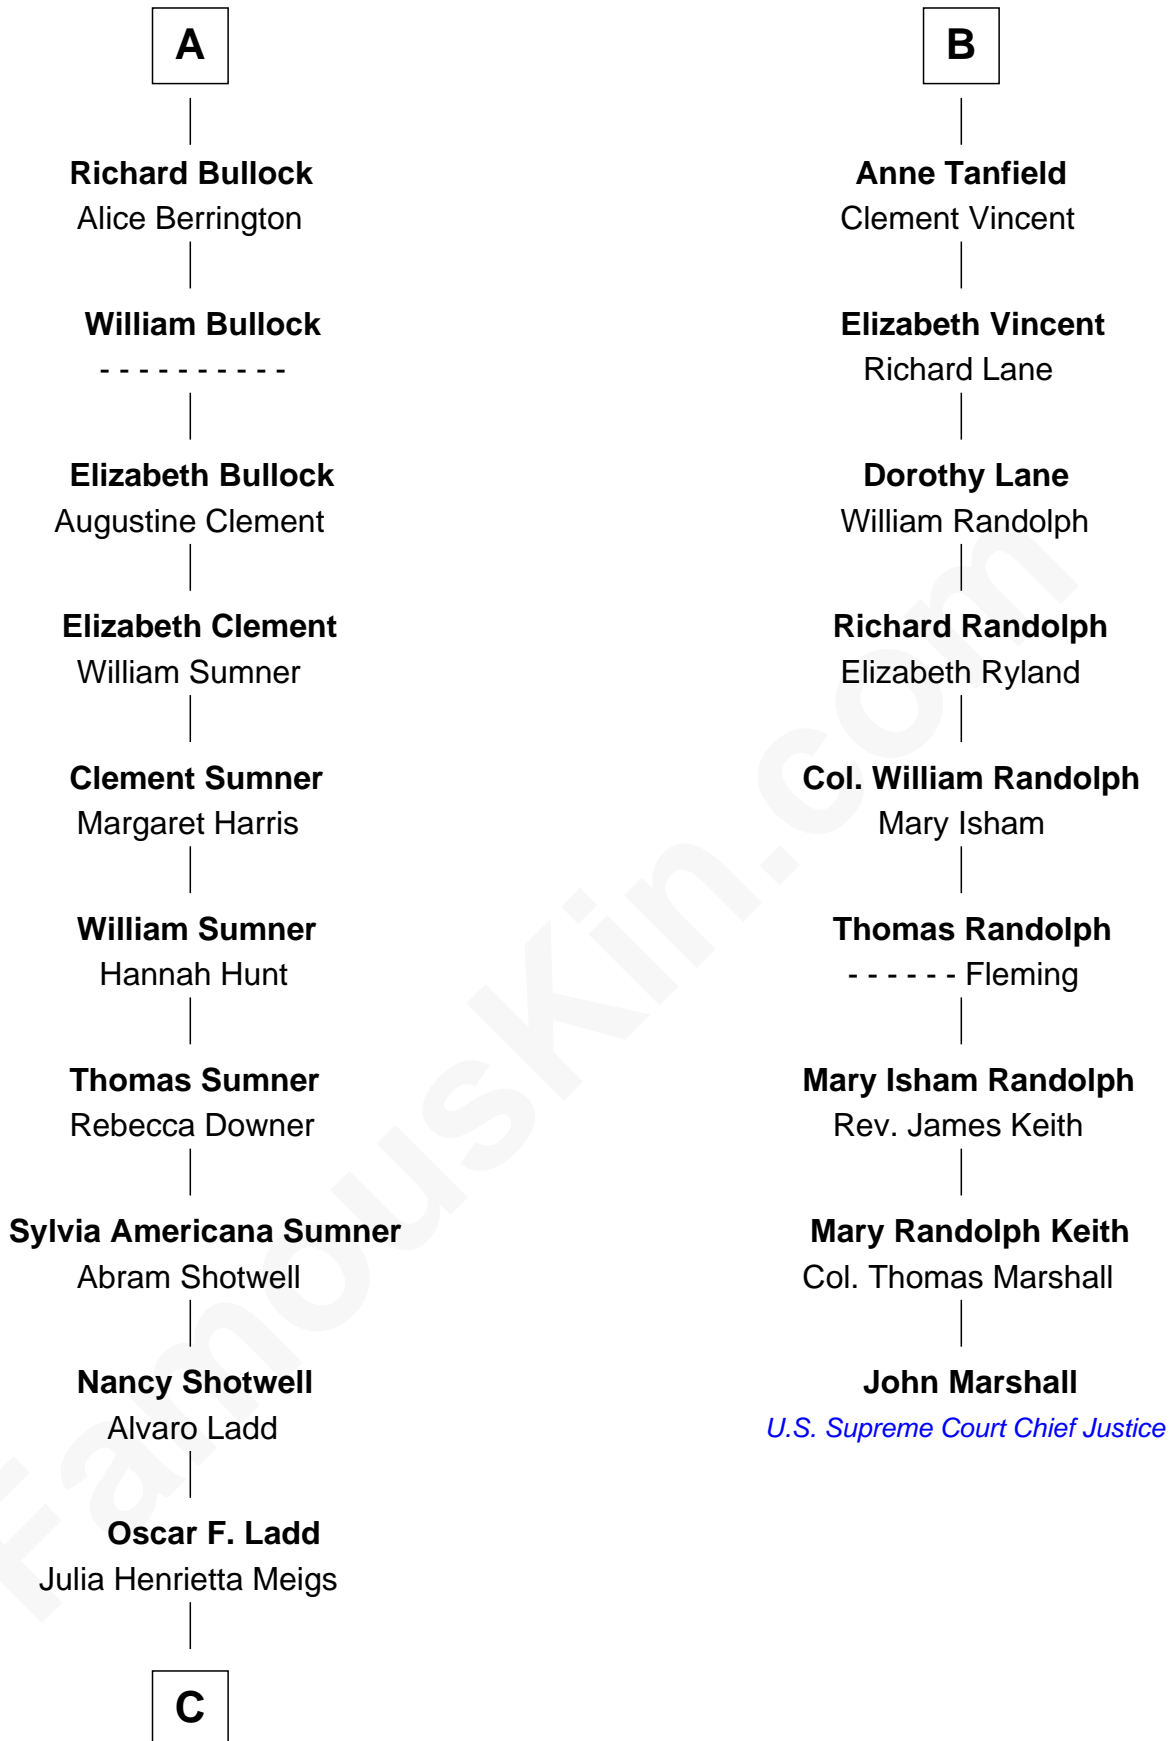

FamousKin.com Relationship Chart of

Alan Ladd
Movie Actor

15th cousin 3 times removed of

John Marshall

4th Chief Justice of the U.S. Supreme Court

C

—
Alan Harwood Ladd

Selina Raleigh