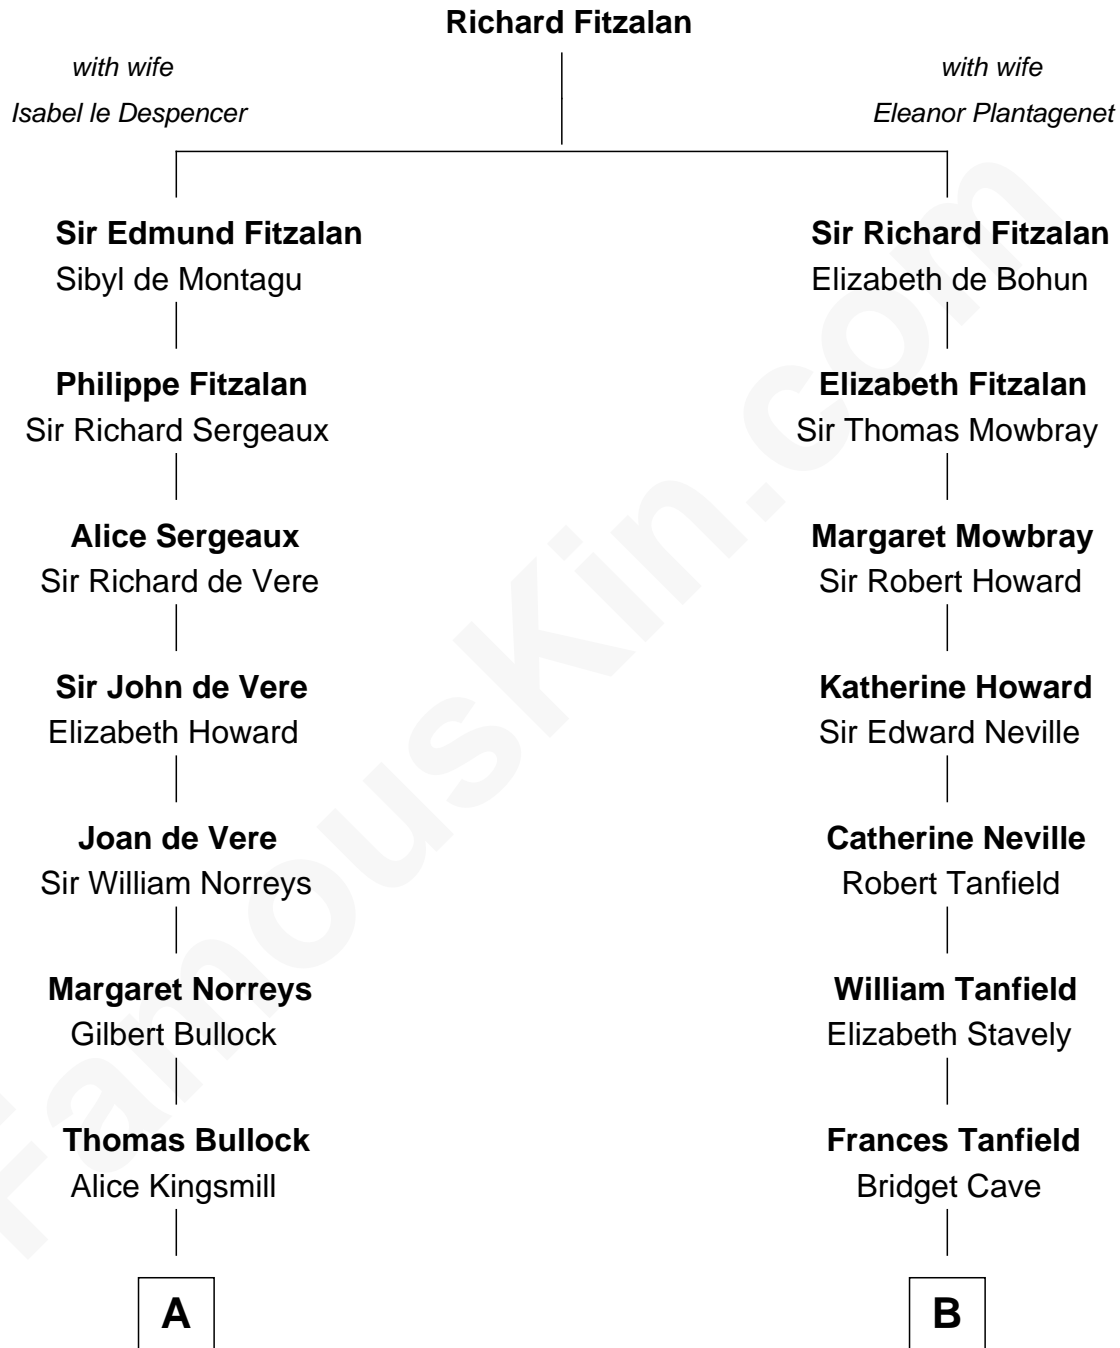

FamousKin.com Relationship Chart of

Alan Ladd
Movie Actor

15th cousin 3 times removed of

John Marshall

4th Chief Justice of the U.S. Supreme Court

C

—
Alan Harwood Ladd

Selina Raleigh