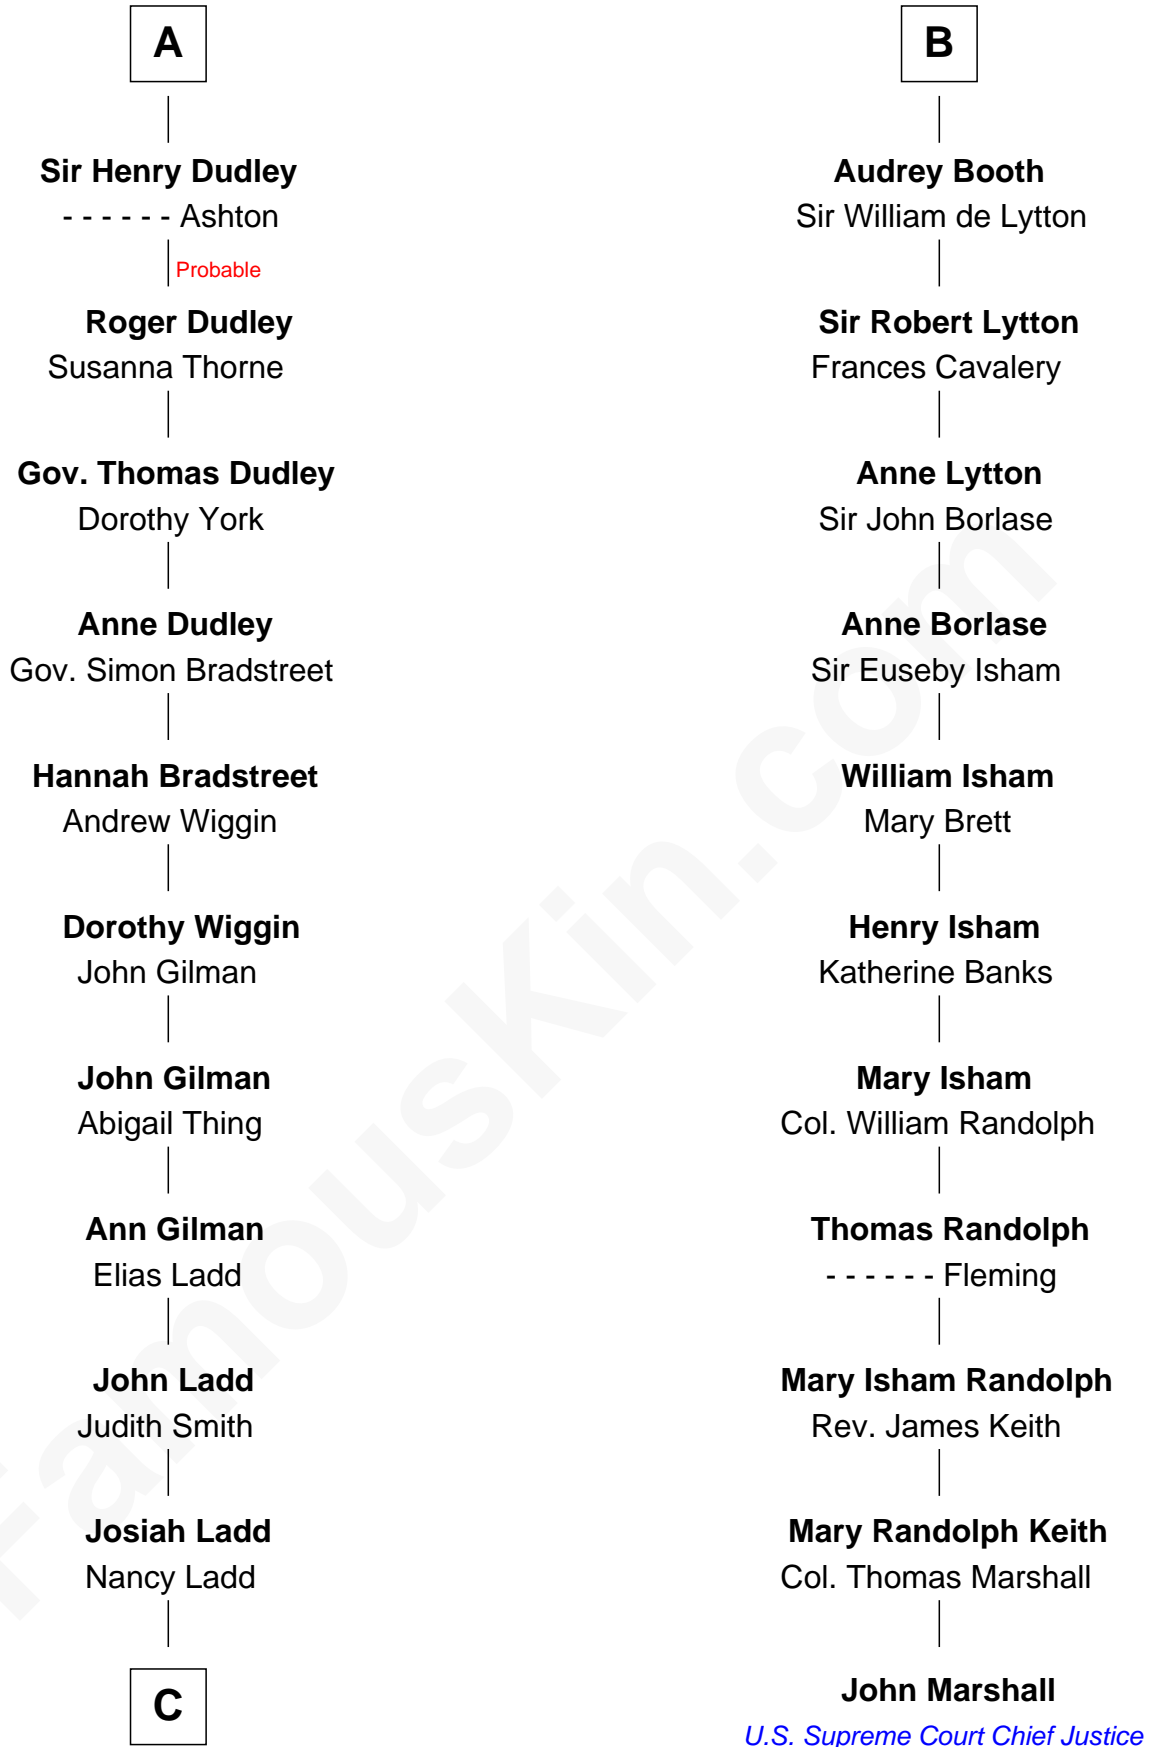

FamousKin.com Relationship Chart of

Alan Ladd
Movie Actor

17th cousin 3 times removed of

John Marshall

4th Chief Justice of the U.S. Supreme Court

Eudo la Zouche
Milicent de Cantilupe

Eve la Zouche
Sir Maurice de Berkeley

Thomas de Berkeley
Katherine de Clyvedon

Sir John Berkeley
Elizabeth Betteshorne

Elizabeth Berkeley
Sir John Sutton

Sir Edmund Sutton
Joyce Tiptoft

Sir Edward Sutton
Cecily Willoughby

Sir John Sutton
Cecily Grey

A

Sir William la Zouche
Maud Lovel

Milicent la Zouche
Sir William Deincourt

Margaret Deincourt
Sir Robert de Tibetot

Elizabeth de Tibetot
Sir Philip le Despencer

Margery Despencer
Sir Roger Wentworth

Margaret Wentworth
Sir William Hopton

Margaret Hopton
Sir Philip Booth

B

C

—
Alvaro Ladd
Nancy Shotwell

—
Oscar F. Ladd
Julia Henrietta Meigs

—
Alan Harwood Ladd
Selina Raleigh

—
Alan Ladd
Movie Actor

FamousKin.com