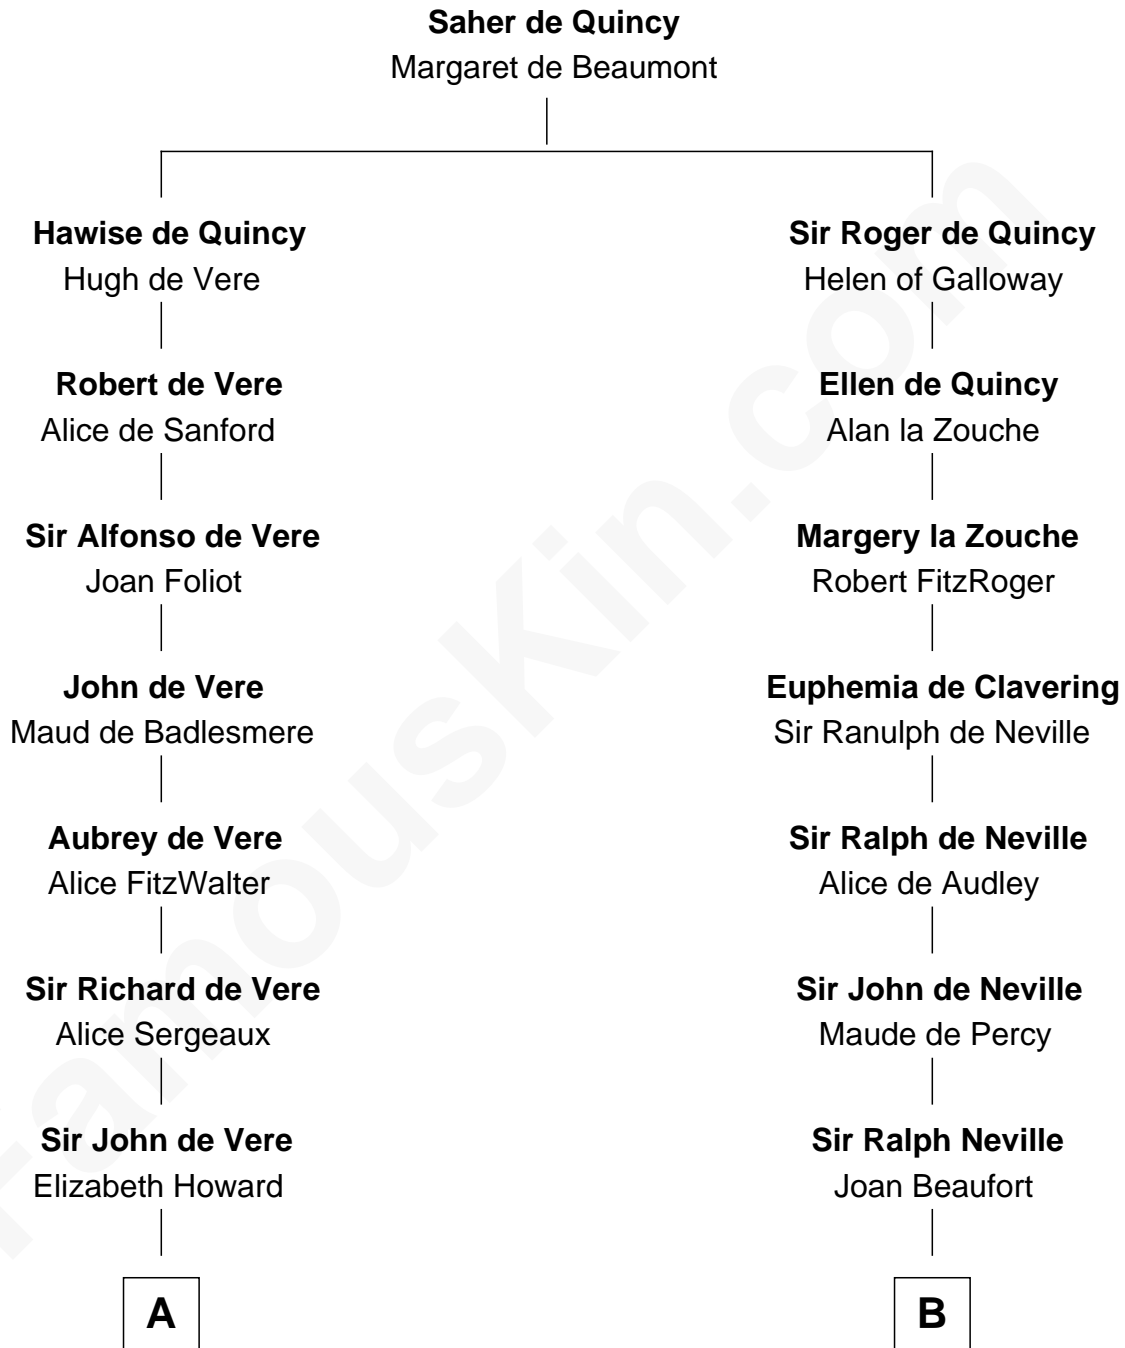

FamousKin.com Relationship Chart of

Alan Ladd
Movie Actor

19th cousin 2 times removed of

John Marshall

4th Chief Justice of the U.S. Supreme Court

C

Sylvia Americana Sumner

Abram Shotwell

Nancy Shotwell

Alvaro Ladd

Oscar F. Ladd

Julia Henrietta Meigs

Alan Harwood Ladd

Selina Raleigh

Alan Ladd

Movie Actor