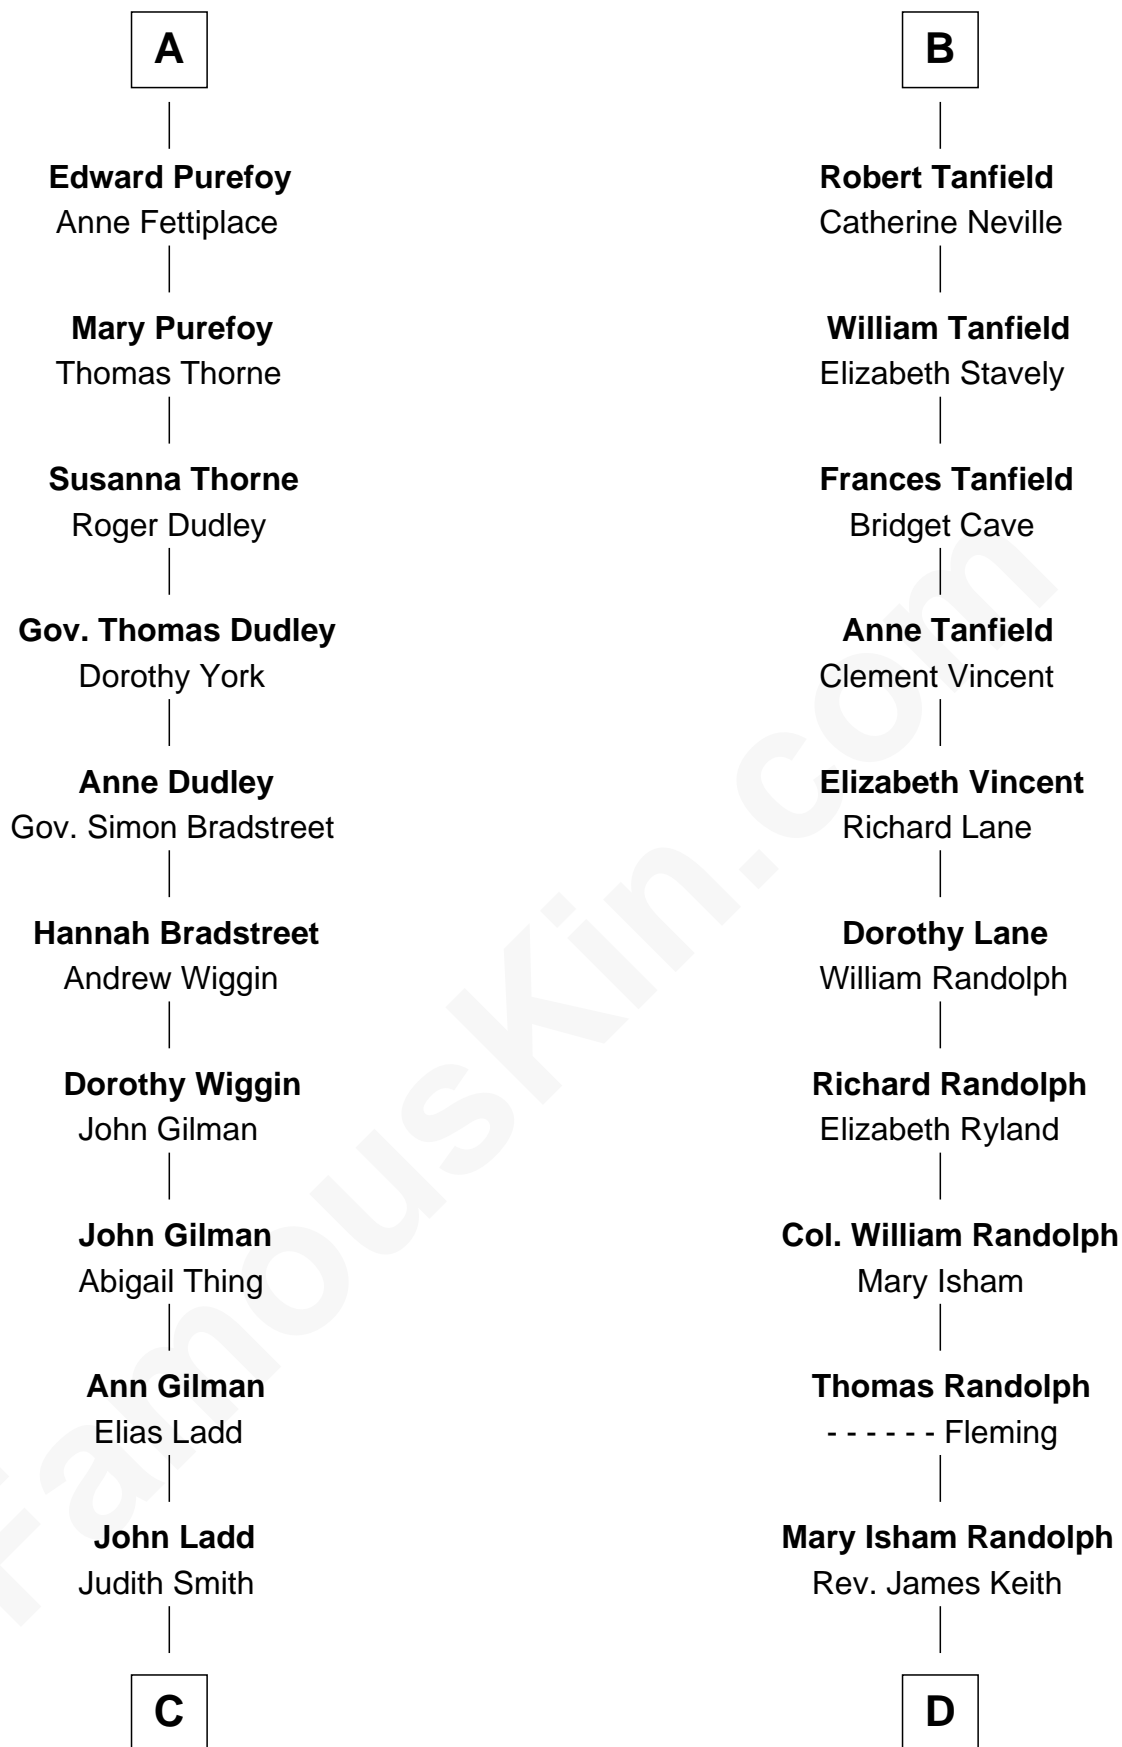

FamousKin.com Relationship Chart of

Alan Ladd
Movie Actor

18th cousin 3 times removed of

John Marshall

4th Chief Justice of the U.S. Supreme Court

Sir Nicholas Audley
Joan Martin

Alice de Audley
Sir Hugh de Meynell

Joan Audley
Sir John Touchet

John Touchet

John Touchet
Isabel -----

James Touchet
Eleanor de Holland

Elizabeth Touchet
Edward Brooke

Elizabeth Brooke
Sir Robert Tanfield

B

C

Josiah Ladd

Nancy Ladd

Alvaro Ladd

Nancy Shotwell

Oscar F. Ladd

Julia Henrietta Meigs

Alan Harwood Ladd

Selina Raleigh