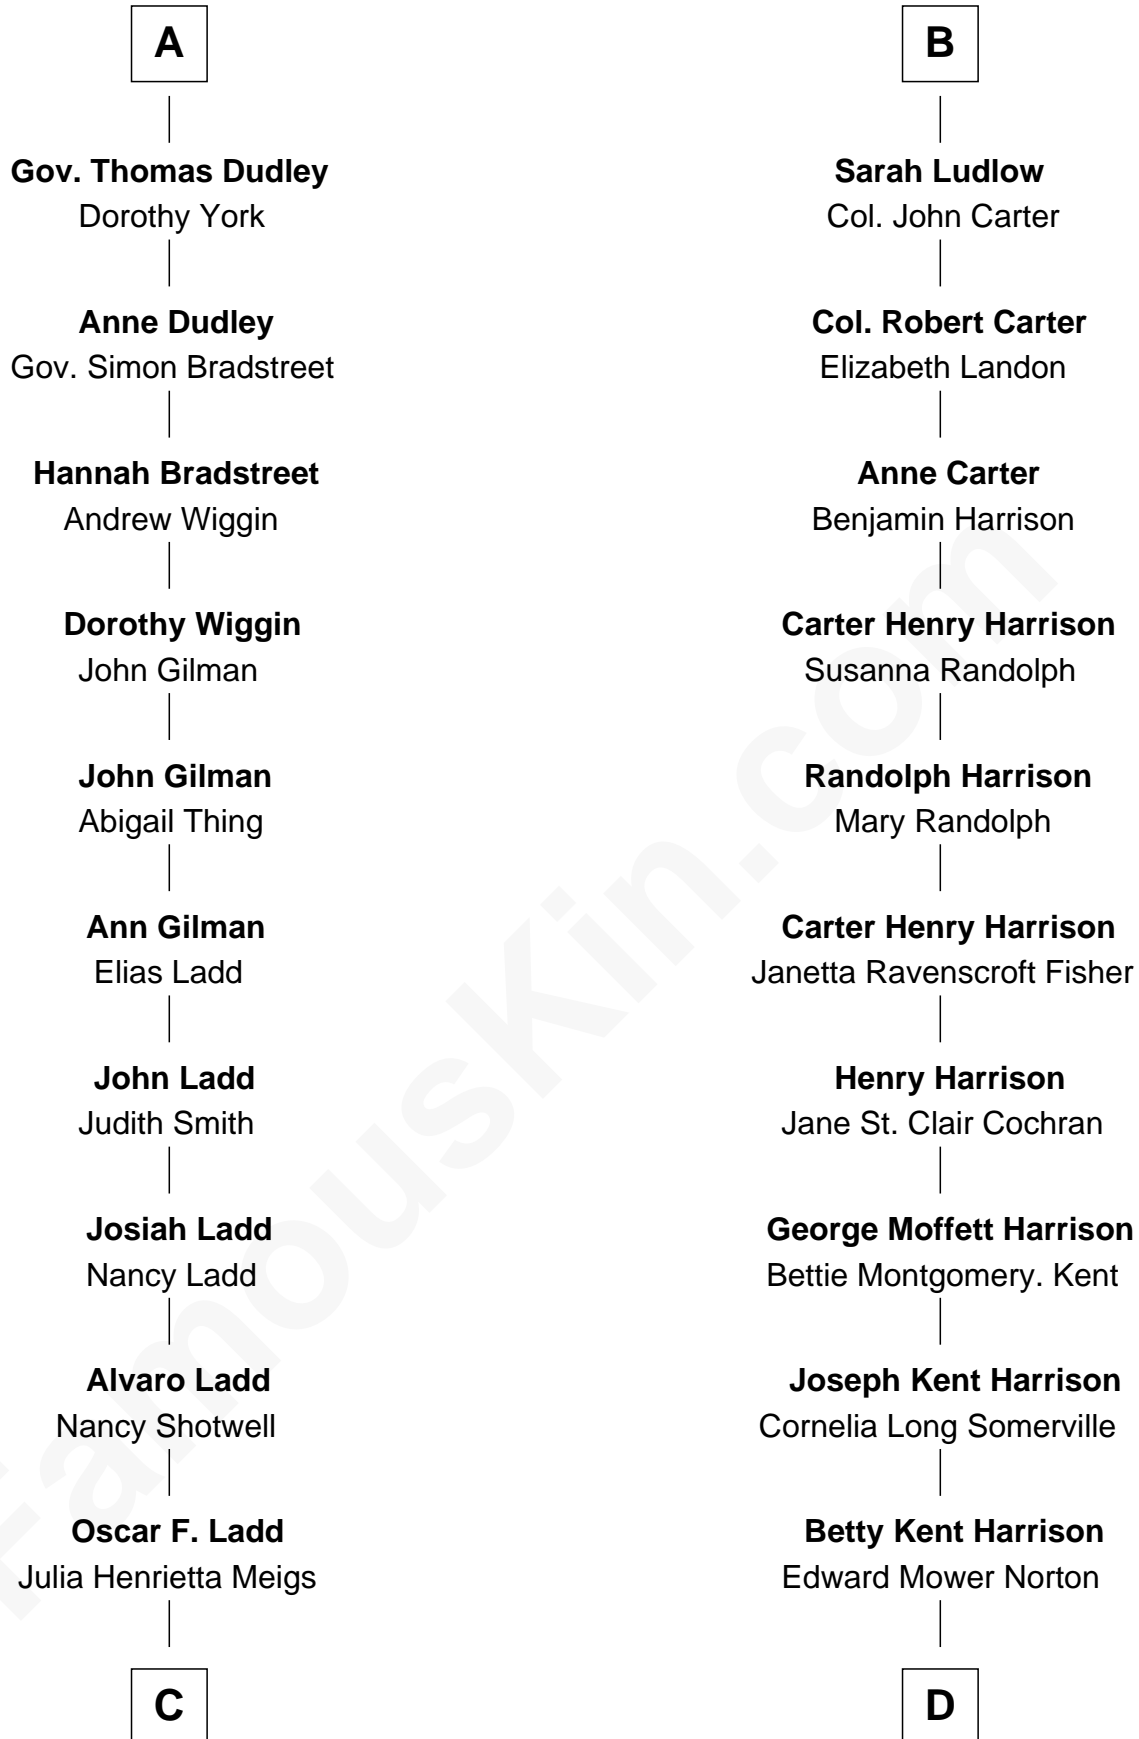

FamousKin.com Relationship Chart of

Alan Ladd

Movie Actor

18th cousin of

Edward Norton

Movie Actor

Sir Walter Blount

Sancha de Ayala

Sir John Sutton

Cecily Grey

Sir Henry Dudley

----- Ashton

Probable

Roger Dudley

Susanna Thorne

A

Sir Thomas Blount

Margaret de Gresley

Sir Walter Blount

Helena Byron

Sir William Blount

Margaret Echyngham

Elizabeth Blount

Sir Andrews de Windsor

Edith Windsor

George Ludlow

Thomas Ludlow

Jane Pyle

Gabriel Ludlow

Phillis -----

B

FamousKin.com