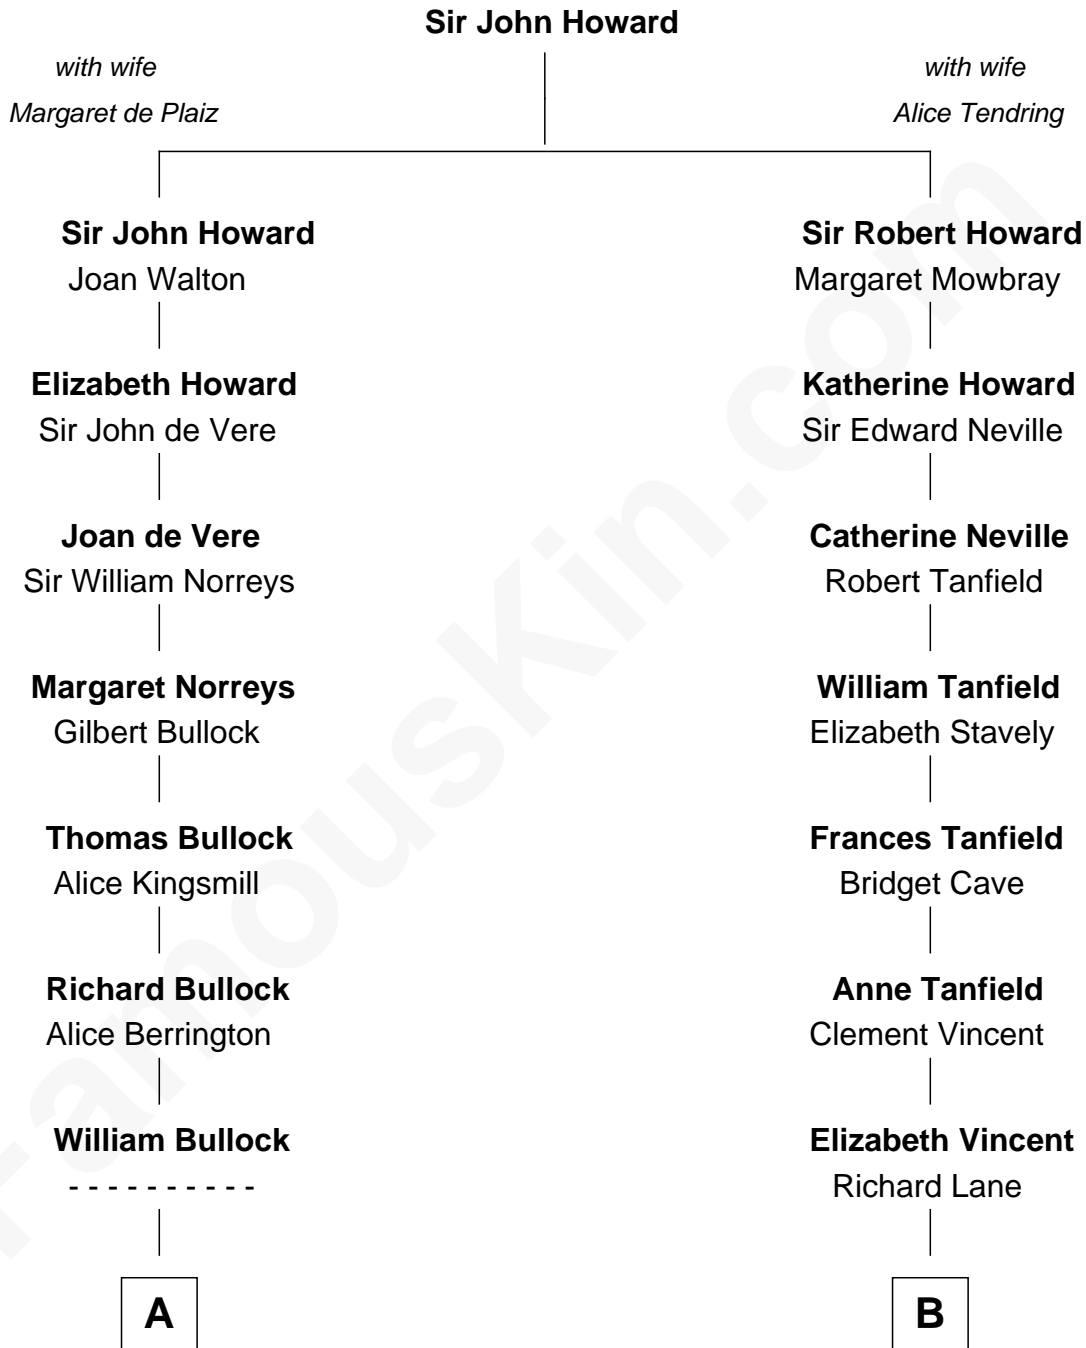

FamousKin.com Relationship Chart of

Alan Ladd
Movie Actor

16th cousin 3 times removed of

Edward Norton
Movie Actor

C

Betty Kent Harrison
Edward Mower Norton

Edward Mower Norton
Lydia Robinson Rouse

Edward Norton
Movie Actor