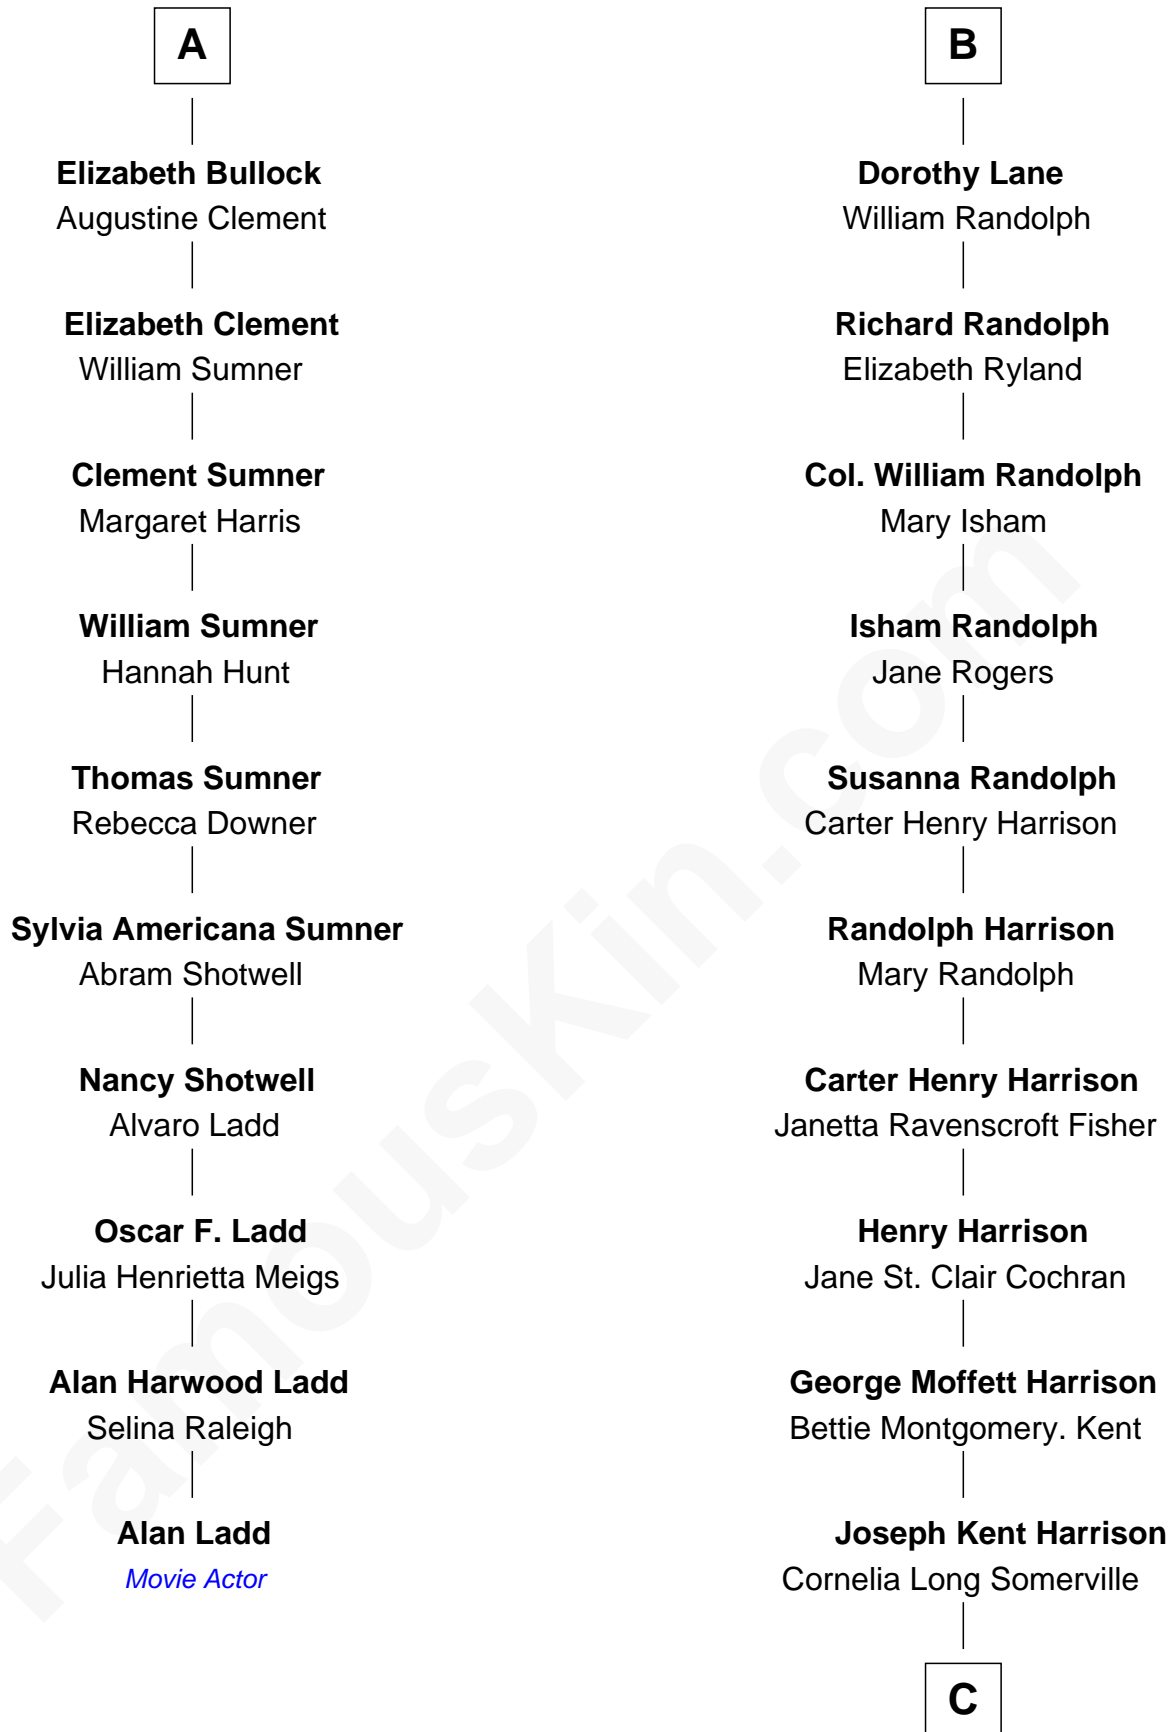

FamousKin.com Relationship Chart of

Alan Ladd
Movie Actor

16th cousin 3 times removed of

Edward Norton
Movie Actor

C

Betty Kent Harrison
Edward Mower Norton

Edward Mower Norton
Lydia Robinson Rouse

Edward Norton
Movie Actor

FamousKin.com