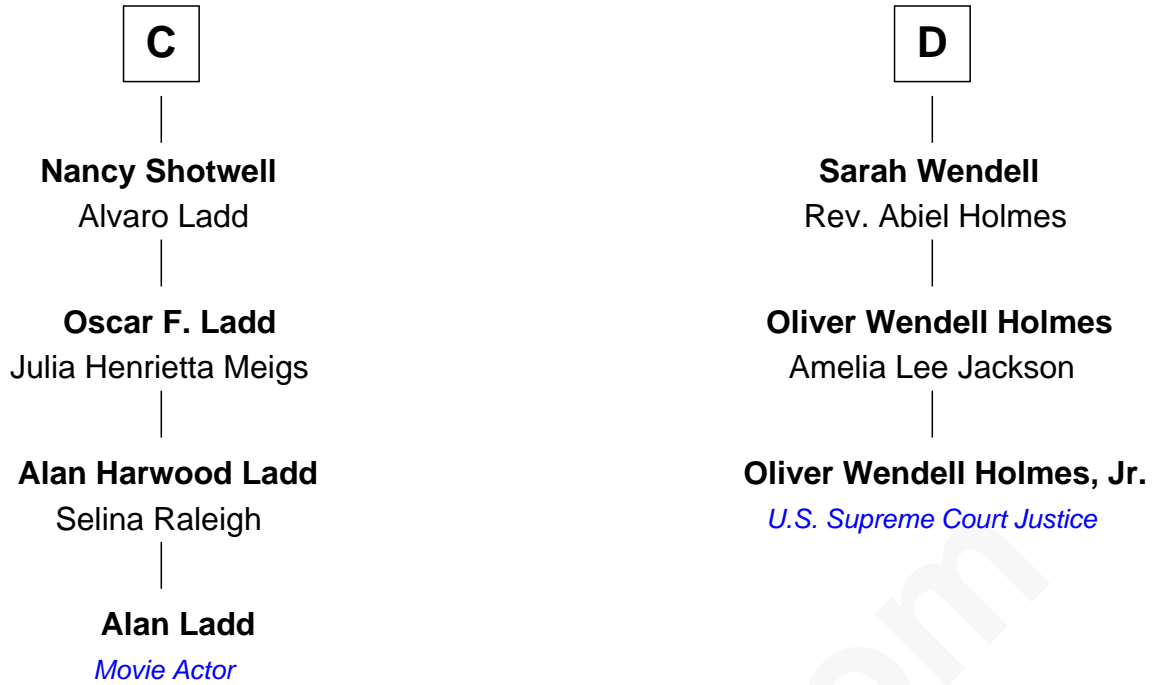

FamousKin.com Relationship Chart of

Alan Ladd
Movie Actor

19th cousin 1 time removed of

Oliver Wendell Holmes, Jr.
U.S. Supreme Court Justice

Sir Richard of Cornwall

Joan - - - - -

Joan of Cornwall
Sir John Howard

Sir John Howard
Alice de Bois

Sir Robert Howard
Margaret de Scales

Sir John Howard
Margaret de Plaiz

Sir John Howard
Joan Walton

Elizabeth Howard
Sir John de Vere

Joan de Vere
Sir William Norreys

A

Joan of Cornwall
Sir John Howard

Sir John Howard
Alice de Bois

Joan Howard
Sir Peter de Brewes

Beatrice Brewes
Sir Hugh Shirley

Sir Ralph Shirley
Joan Basset

Beatrice Shirley
John Brome

Isabel Brome
John Denton

B

FamousKin.com