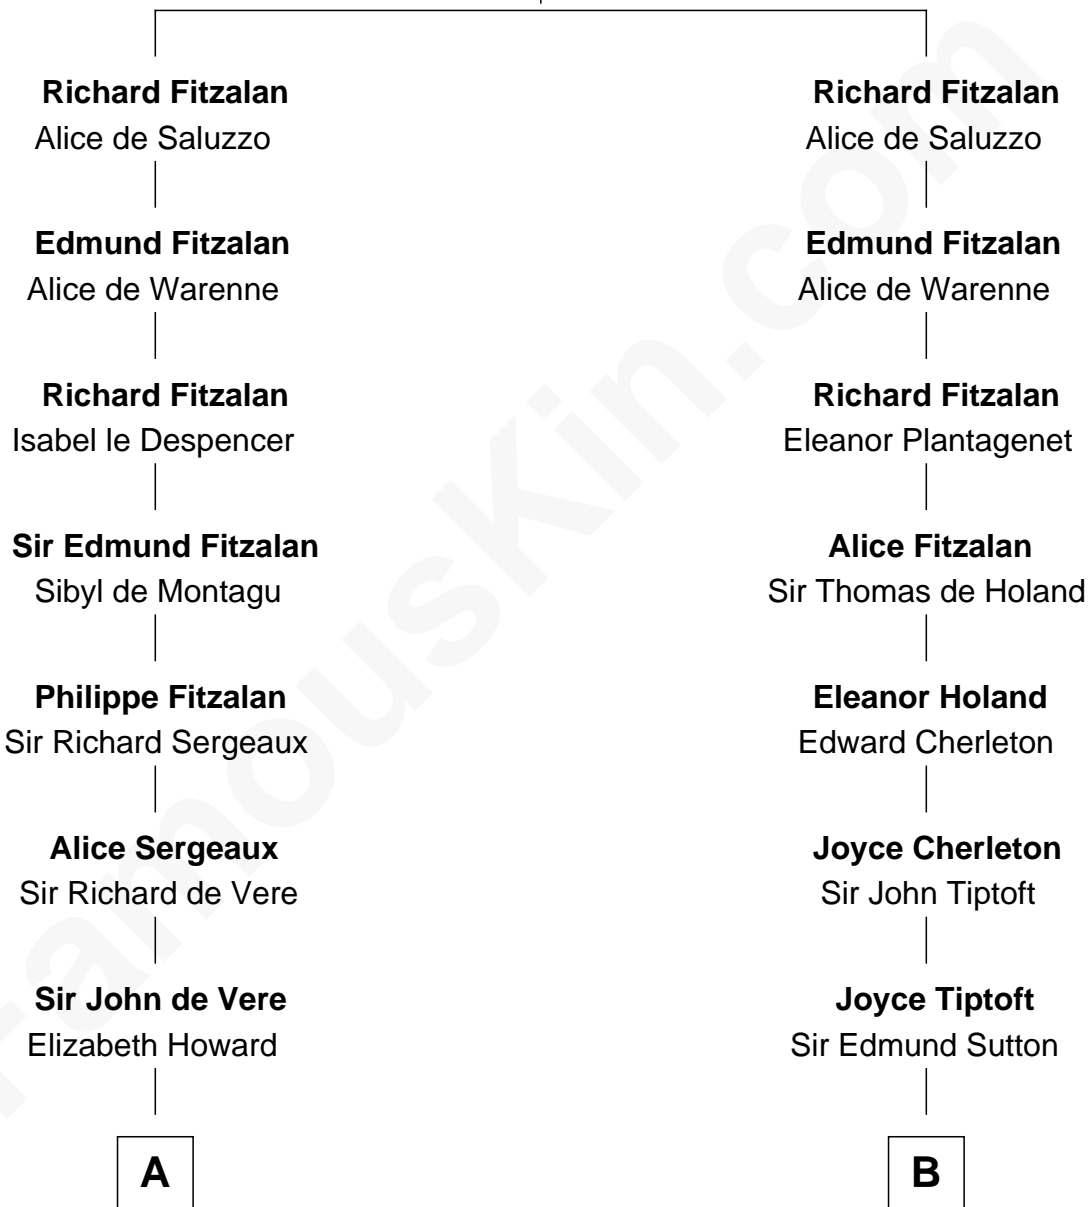

# FamousKin.com Relationship Chart of

**Alan Ladd**  
*Movie Actor*

19th cousin 2 times removed of

**Oliver Wendell Holmes, Jr.**  
*U.S. Supreme Court Justice*

**John Fitzalan**  
Isabel de Mortimer

**C**

**Sylvia Americana Sumner**

Abram Shotwell

**Nancy Shotwell**

Alvaro Ladd

**Oscar F. Ladd**

Julia Henrietta Meigs

**Alan Harwood Ladd**

Selina Raleigh