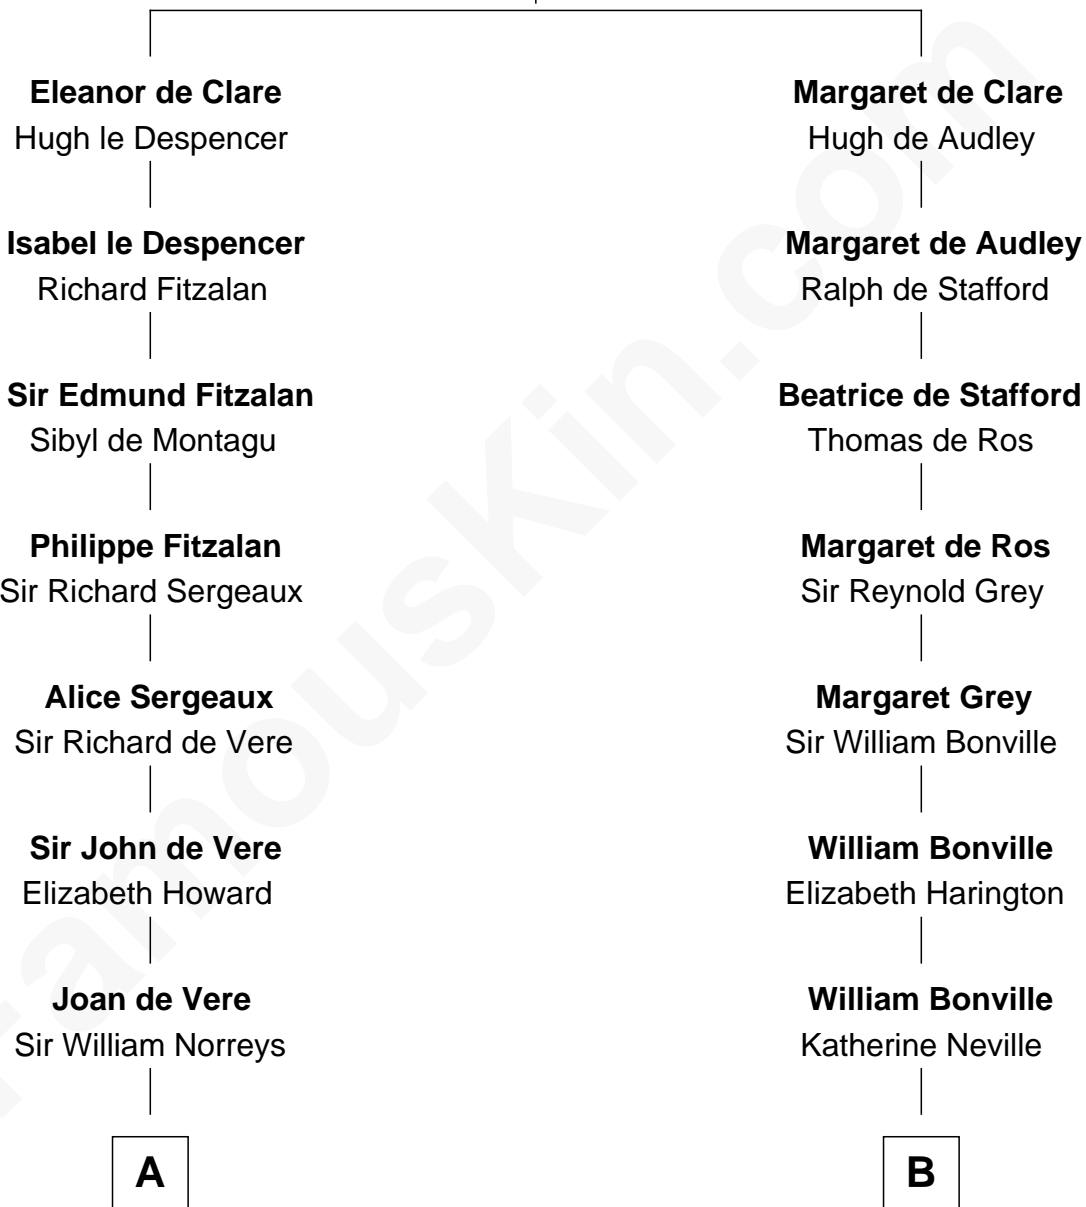

FamousKin.com Relationship Chart of

Alan Ladd
Movie Actor

18th cousin 2 times removed of

Oliver Wendell Holmes, Sr.
American "Fireside" Poet

Sir Gilbert de Clare
Joan of Acre

FamousKin.com