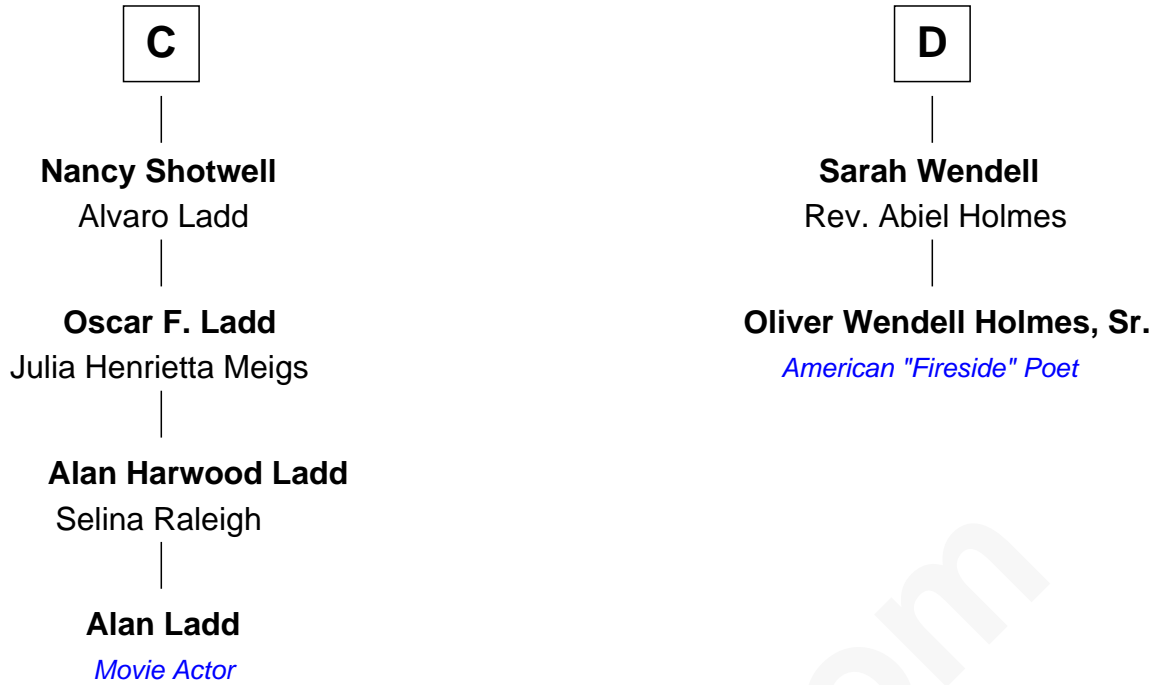

FamousKin.com Relationship Chart of

Alan Ladd
Movie Actor

18th cousin 2 times removed of

Oliver Wendell Holmes, Sr.
American "Fireside" Poet

Sir Walter FitzRobert
Ida Longespee

Sir Robert FitzWalter
Eleanor de Ferrers

Ela FitzWalter

William de Odingsells

Sir Robert FitzWalter
Joan de Multon

Margaret de Oddingseles

Sir John de Grey

Sir John FitzWalter
Eleanor de Percy

Sir John Grey
Avice Marmion

Alice FitzWalter
Aubrey de Vere

Maud Grey

Sir Thomas Harcourt

Sir Richard de Vere
Alice Sergeaux

Sir Thomas Harcourt
Jane Fraunceys

Sir John de Vere
Elizabeth Howard

Sir Richard Harcourt
Edith St. Clair

Joan de Vere
Sir William Norreys

Alice Harcourt
William Bessiles

A

B

FamousKin.com